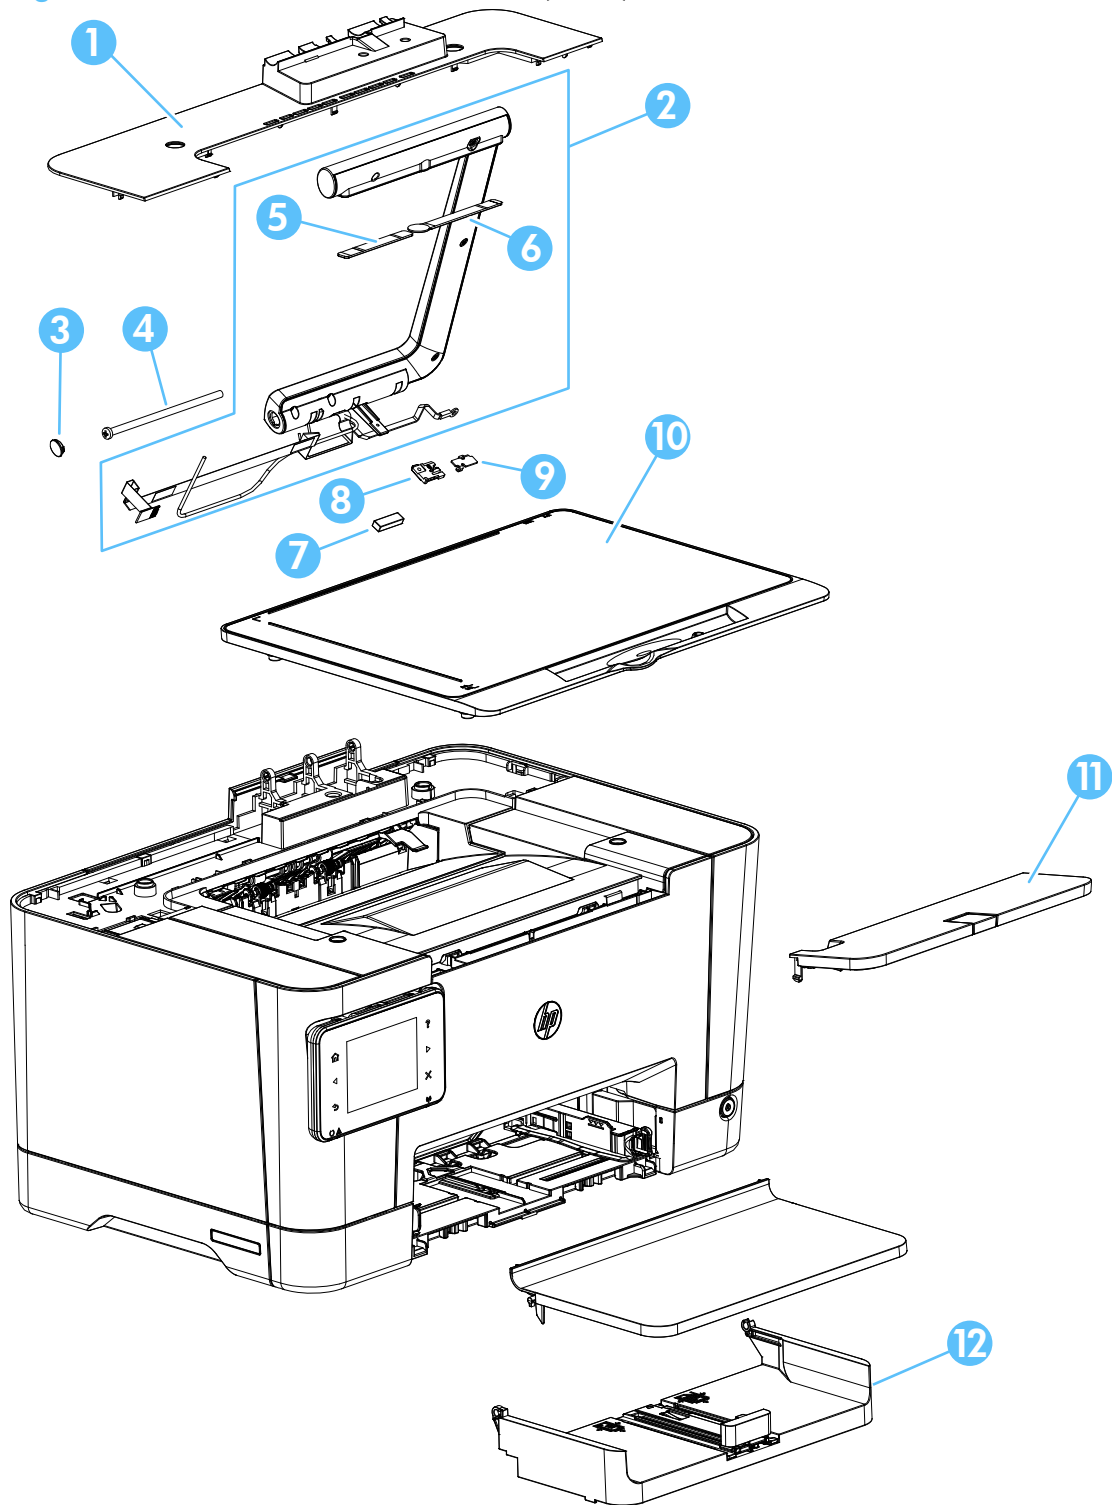

# Covers and external assemblies (1 of 3)

Figure 3-1 Covers and external assemblies (1 of 3)

**Table 3-5 Covers and external assemblies (1 of 3)**

<b>Ref</b>	<b>Description</b>	<b>Part number</b>	<b>Qty</b>
1	Cover-Top Cosmetic	CF039-40010	1
2	Camera arm assembly	CF039-60102	1
3	Cap - screw, camera arm	CF047-40025	1
4	Hinge screw, camera arm	CF047-00012	1
5	Cover - lens, small	CF047-40039	1
6	Cover - lens	CF047-40006	1
7	Magnet, camera arm	CF047-00002	1
8	Spacer - alignment, camera arm	CF047-40024	1
9	Plate - Rectangular, camera arm	CF047-00006	1
10	Platen assembly (capture stage)	CF039-60107	1
11	Output bin assembly	CF039-60106	1
12	Input tray assembly	CF039-60105	1
	Core - magnetic (not shown)	9170-2594	2