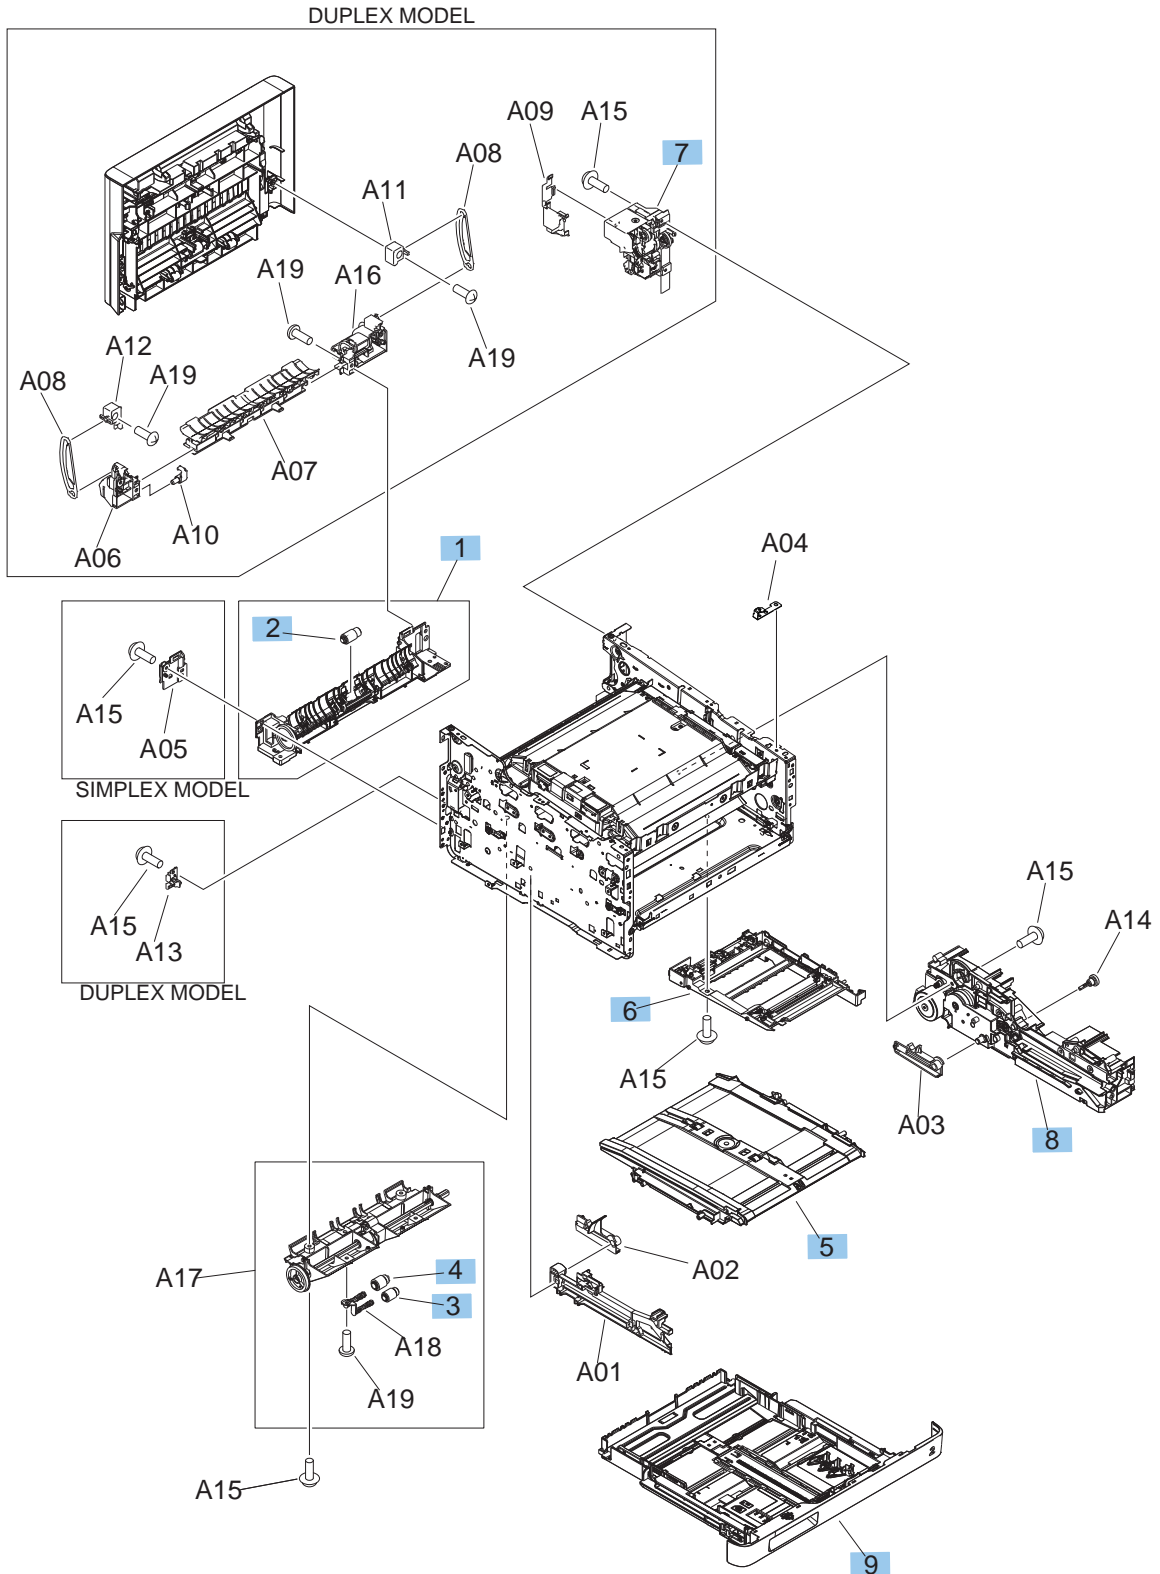

Parts and diagrams: Internal components

Internal components (1 of 3)

Figure 2-6 Internal components (1 of 3)

Table 2-6 Internal components (1 of 3)

Ref	Description	Part number	Qty
1	Paper pickup guide assembly	RM2-5578-000CN	1
2	Separation roller assembly	RM2-5881-000CN	1
3	Paper pickup roller assembly	RM2-5576-000CN	1
4	Feed roller assembly	RM2-5577-000CN	1
5	Multi feed tray assembly	RM2-5865-000CN	1
6	Priority slot assembly	RM2-5866-000CN	1
7	Duplexing drive assembly (duplex models only)	RM2-5872-000CN	1
8	Sub drive assembly (duplex models)	RM2-5607-000CN	1
8	Sub drive assembly (simplex models)	RM2-5884-000CN	1
9	Cassette assembly (Tray 2) (M274, M277 models)	RM2-5886-000CN	1
9	Cassette assembly (Tray 2) (M252 models)	RM2-5885-000CN	1