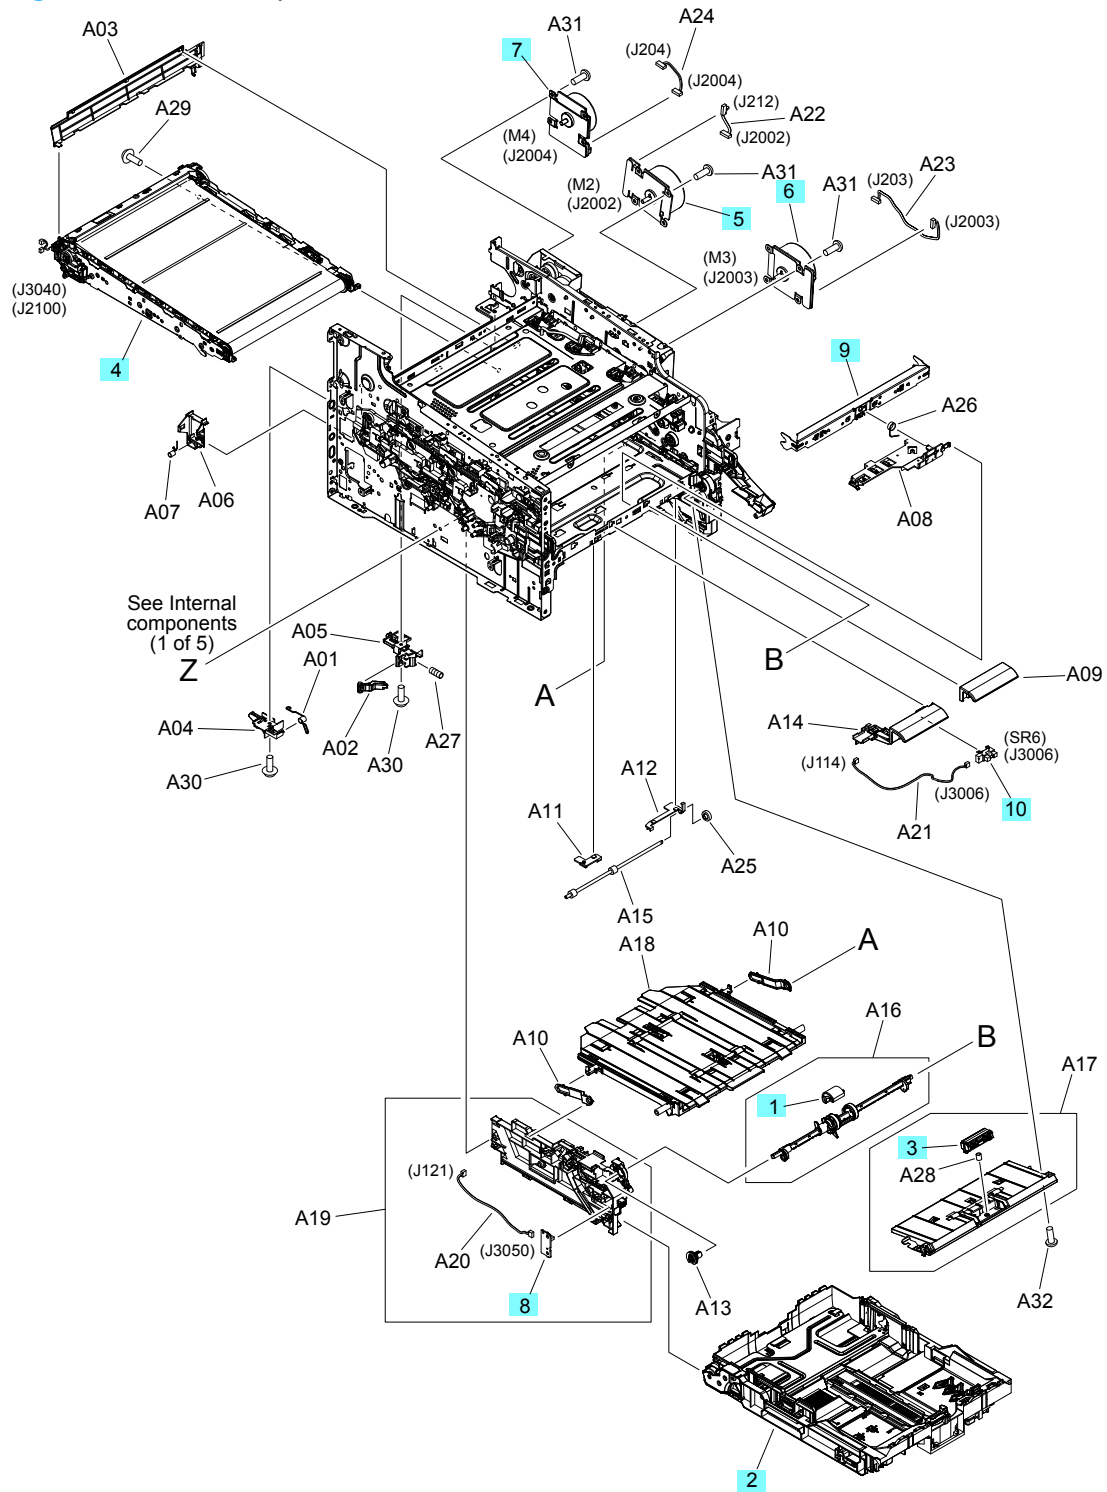

Internal components (3 of 5)

Figure 2-9 Internal components (3 of 5)

Table 2-11 Internal components (3 of 5)

Ref	Description	Part number	Qty
1	Roller, paper pickup	RL1-2593-000CN	1
2	Cassette (Tray 2) assembly	RM2-6377-000CN	1
3	Pad, separation	RM2-6406-000CN	1
4	Intermediate transfer belt (ITB)	RM2-6454-000CN	1
5	Motor, drum (M2)	RM2-7342-000CN	1
6	Motor, developing (M3)	RM2-7344-000CN	1
7	Motor, fuser (M4)	RM2-7348-000CN	1
8	Sensor, environment PCA	RM2-7376-000CN	1
9	Sensor, density detect	RM2-7399-000CN	1
10	Photointerrupter	WG8-5935-000CN	1