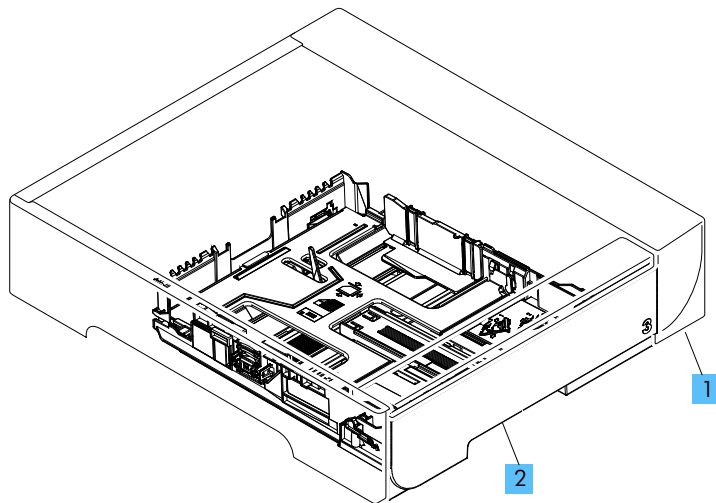

Accessories

250-sheet paper feeder accessory kit (optional Tray 3)

Figure 2-11 250-sheet paper feeder (optional Tray 3)

Table 2-19 250-sheet paper feeder accessory kit (optional Tray 3)

Ref	Description	Part number	Qty
1	Tray 3 feeder assembly main body (includes paper cassette)	CE863-67901	1
2	Tray 3 paper cassette only	RM1-8544-000	1