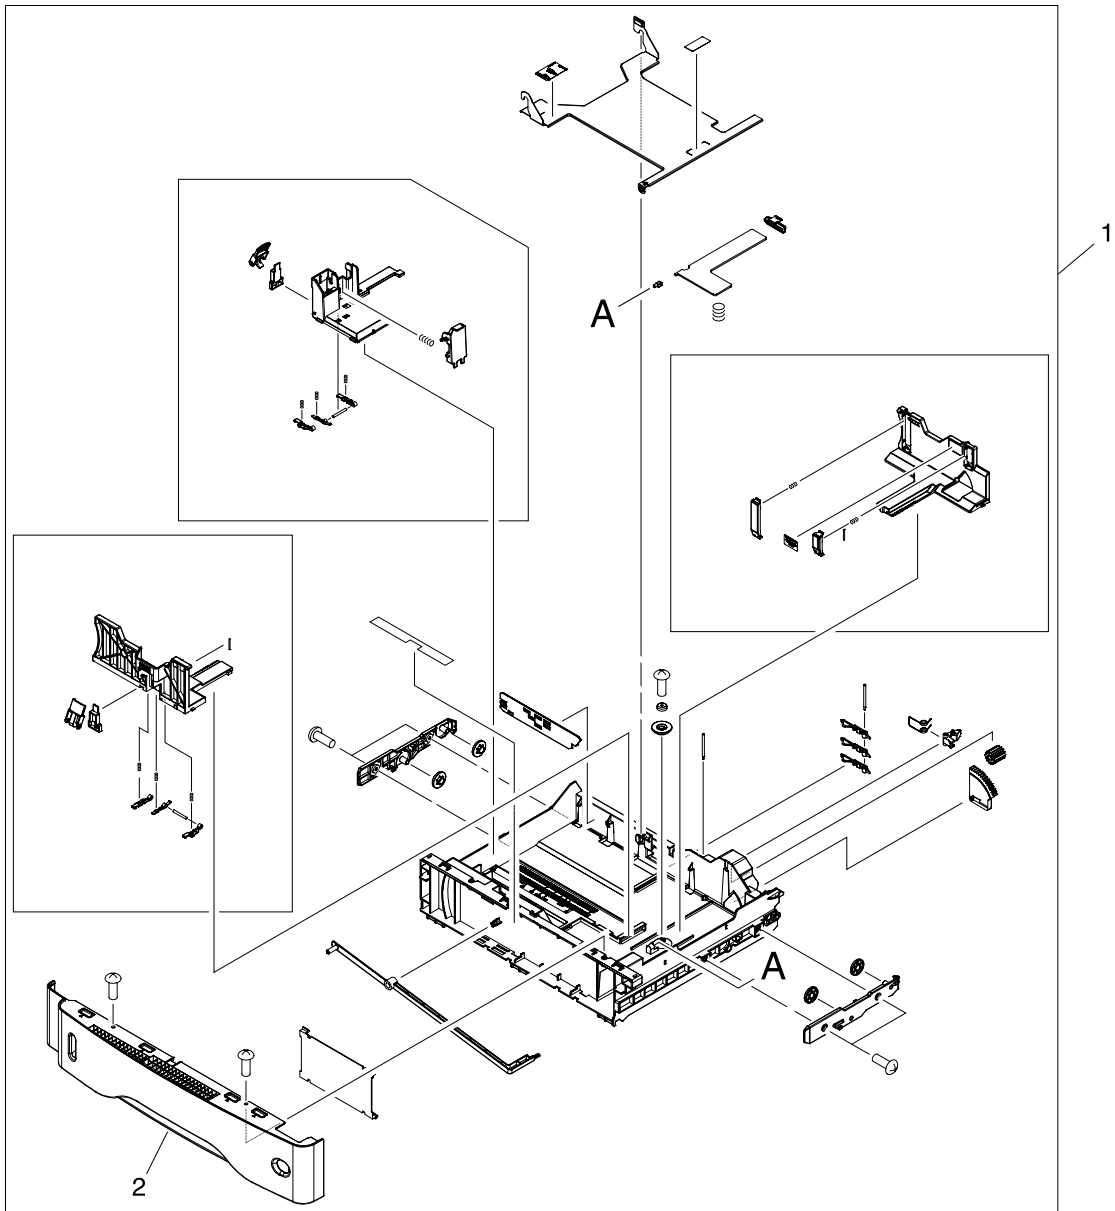

500-sheet feeder cassette

Figure 8-57 500-sheet feeder cassette

Table 8-55 500-sheet feeder cassette

Reference	Description	Part number	Quantity
1	Cassette (tray 2, 3, 4, or 5)	RM1-1001-000CN	1
2	Cover, front (cassette)	RC1-3020-000CN	1