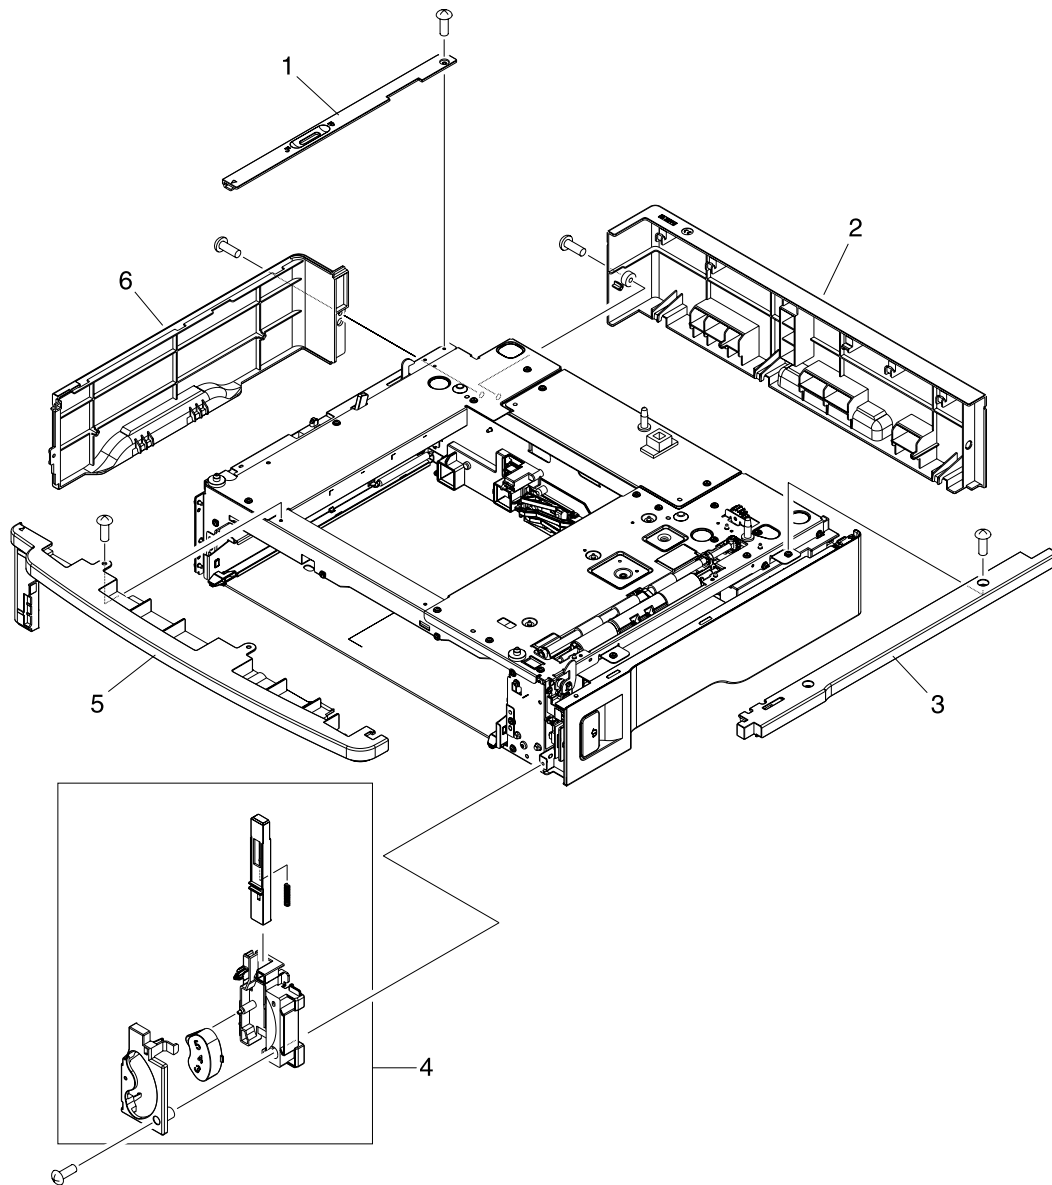

## External components

**Figure 8-53** 500-sheet feeder external components

**Table 8-51** 500-sheet feeder external components

| Reference | Description                         | Part number    | Quantity |
|-----------|-------------------------------------|----------------|----------|
| 1         | Cover, left-upper, 500-sheet feeder | RC1-3200-000CN | 1        |
| 2         | Cover, rear, 500-sheet feeder       | RC1-3197-000CN | 1        |
| 3         | Cover, right, 500-sheet feeder      | RC1-3198-000CN | 1        |
| 4         | Number-plate assembly               | RM1-1456-000CN | 1        |
| 5         | Cover, front, 500-sheet feeder      | RC1-3196-000CN | 1        |
| 6         | Cover, left, 500-sheet feeder       | RC1-3199-000CN | 1        |