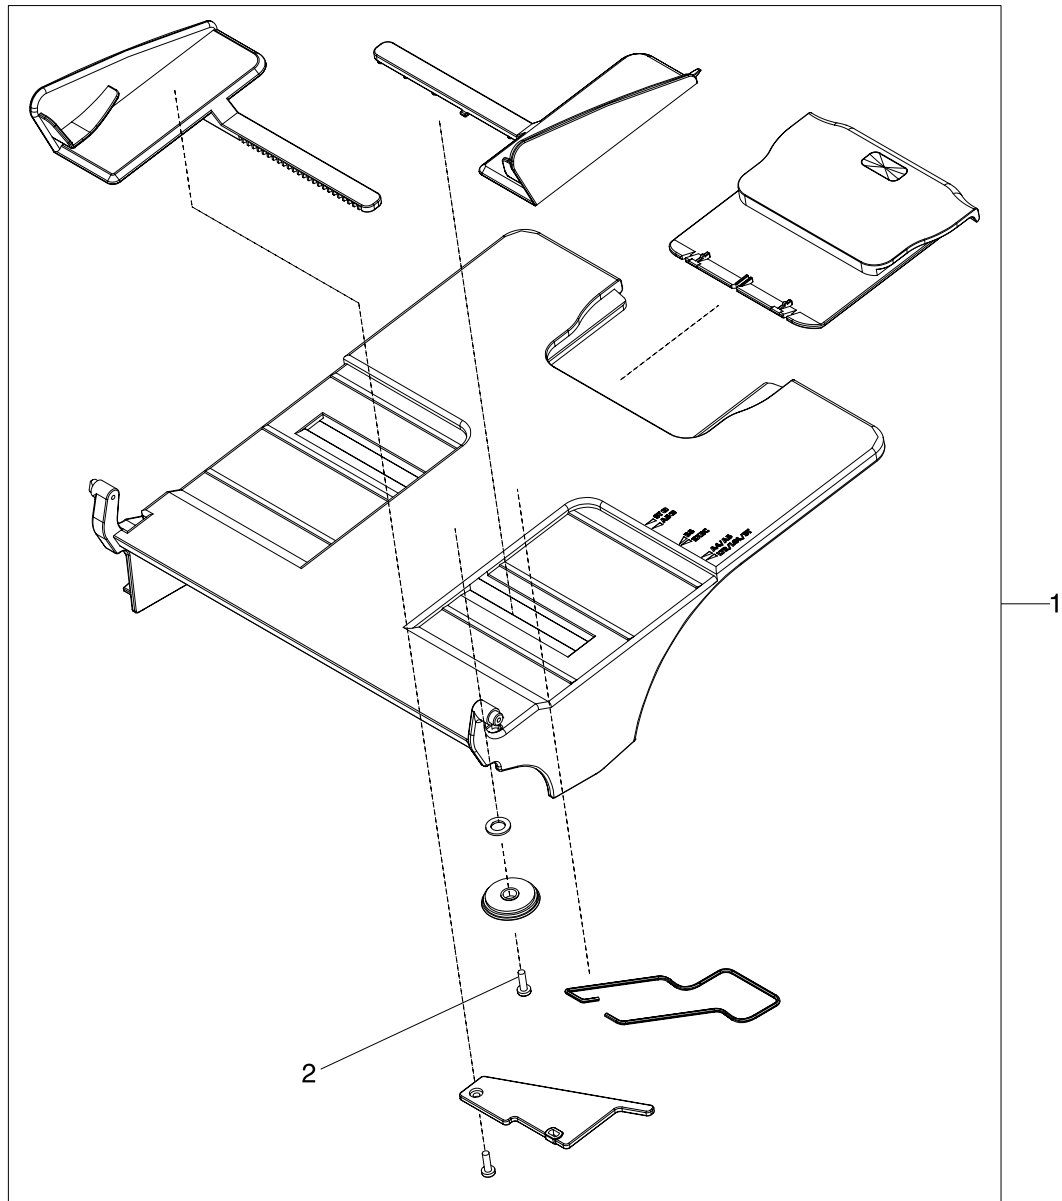

ADF input tray

Figure 8-34 ADF input tray

Table 8-33 ADF input tray

| Reference | Description | Part number | Quantity |
|-----------|--------------------------|--------------|----------|
| 1 | ADF input tray | PF2282K042NI | 1 |
| 2 | Screw, ADF, button, M3x8 | IR4041P021NI | |