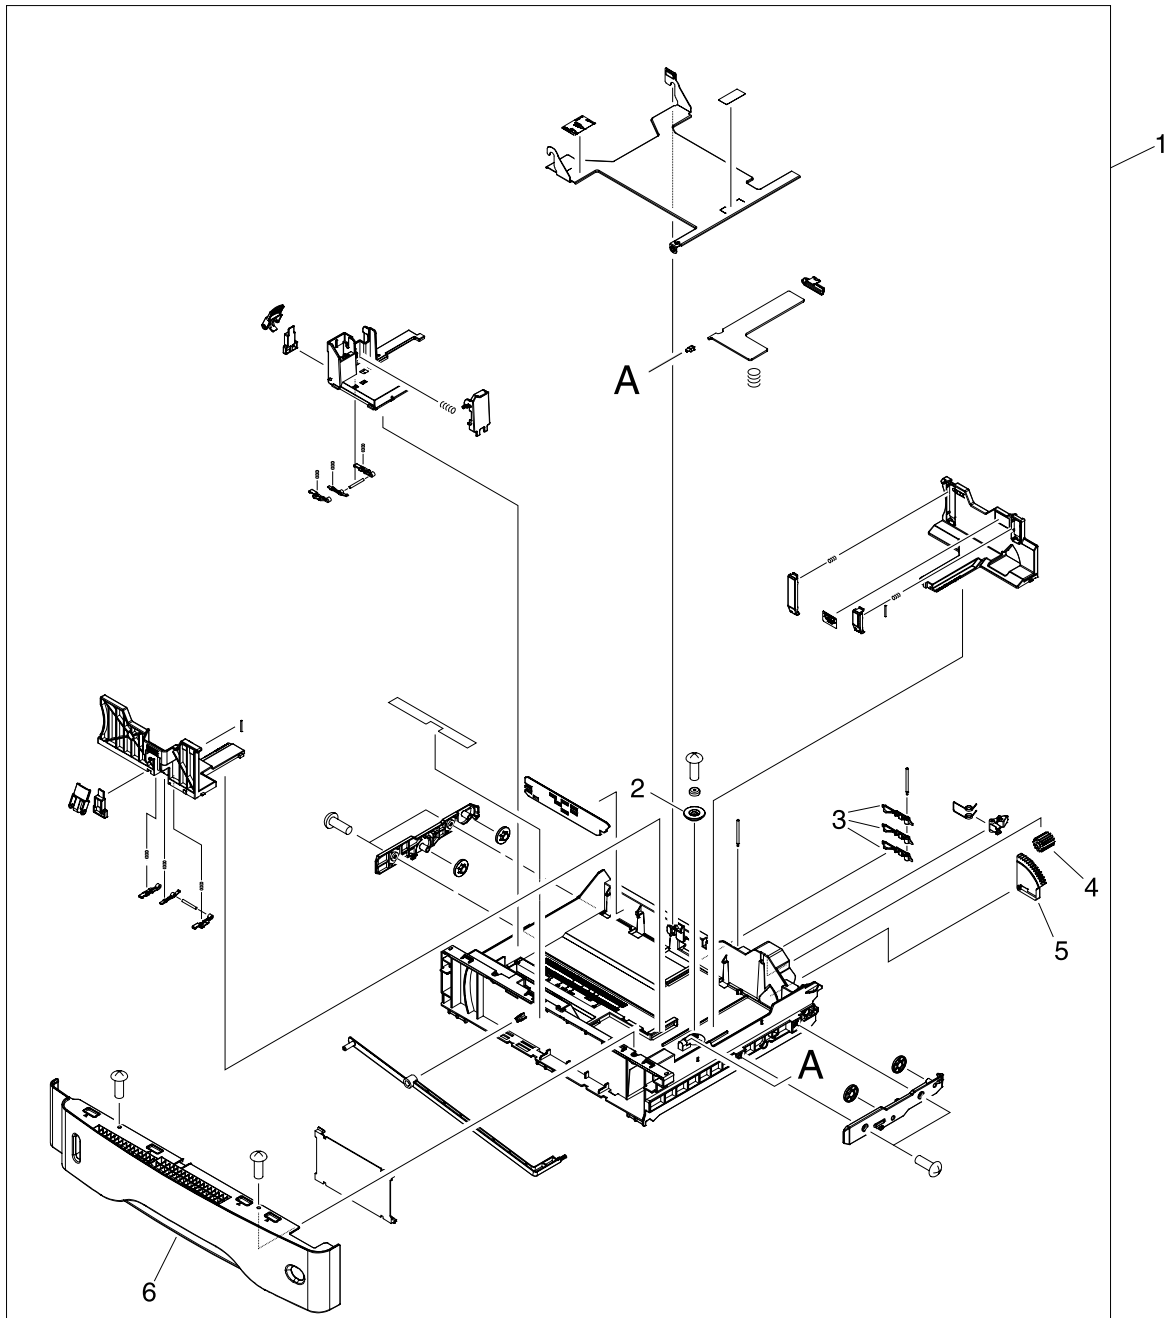

Cassette

Figure 8-22 Cassette

Table 8-21 Cassette

Reference	Description	Part number	Quantity
1	Cassette (tray 2, 3, 4 or 5)	RM1-1001-000CN	1
2	Gear, 20T (cassette)	RC1-0331-000CN	1
3	Lever, paper-size-sensing (cassette)	RC1-2782-000CN	3
4	Gear, 14T (cassette)	RU5-0254-000CN	1
5	Gear, 80T (cassette)	RU5-0253-000CN	1
6	Guide, cassette, front	RC1-3020-000CN	1