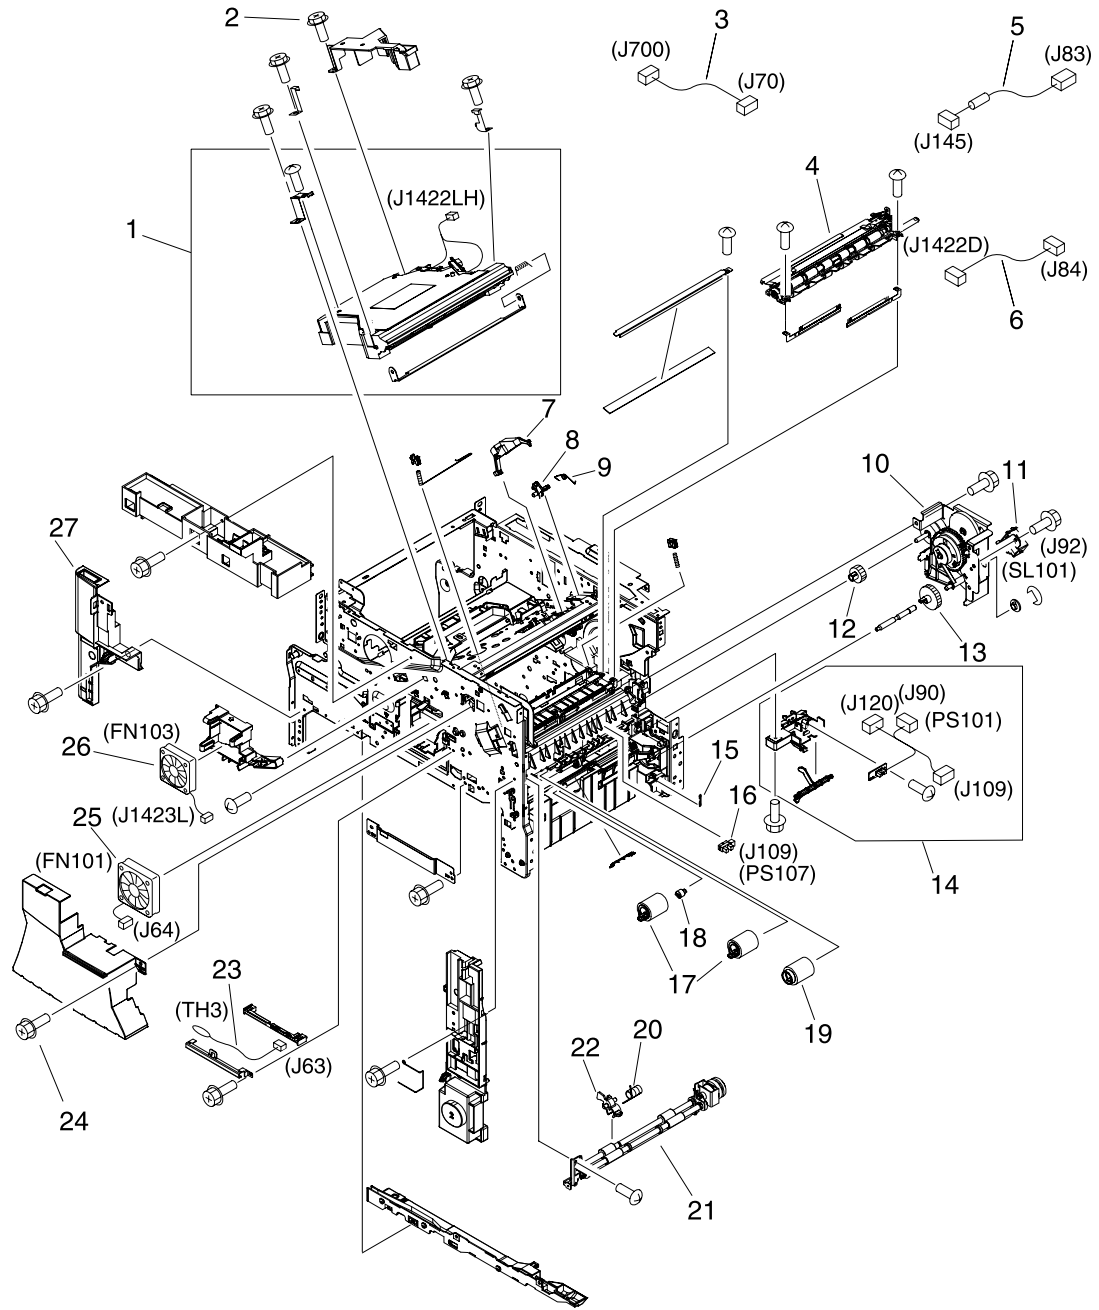

# Internal components (1 of 5)

Figure 8-13 Internal components (1 of 5)

**Table 8-12** Internal components (1 of 5)

Reference	Description	Part number	Quantity
1	Laser/scanner assembly	RM1-1573-000CN	1
2	Screw, RS, M3x12	XA9-1447-000CN	
3	Cable, image scanner (print engine)	RM1-1398-000CN	1
4	Registration assembly	RM1-0011-060CN	1
5	Cable, laser (print engine)	RM1-1367-000CN	1
6	Cable, beam-detect to scanner (print engine)	RM1-1372-000CN	1
7	Lever, shutter	RC1-3106-000CN	1
8	Flag, shutter	RC1-0378-000CN	1
9	Spring, torsion	RC1-0379-000CN	1
10	Paper-pickup-drive assembly	RM1-0034-070CN	1
11	Solenoid (SL101)	RK2-0269-000CN	1
12	Gear, 18T	RU5-0045-020CN	1
13	Gear, 23T	RU5-0256-000CN	1
14	Guide, paper sensing (PS101)	RM1-1010-000CN	1
15	Spring, tension	RC1-0167-000CN	1
16	Photointerrupter (PS107)	WG8-5624-000CN	1
17	Roller, paper-feed (cassette)	RM1-0037-020CN	2
18	Limiter, torque	RC1-2758-000CN	1
19	Roller, paper-pickup (cassette)	RM1-0036-000CN	1
20	Spring, torsion	RC1-0061-000CN	1
21	Roller, paper-feed assembly	RM1-0012-020CN	1
22	Flag, paper-feed sensor	RC1-0060-000CN	1
23	Thermistor (TH3)	RK2-0359-000CN	1
24	Screw, S, M3x8	XA9-1500-000CN	
25	Fan, main cooling (FN101)	RK2-0278-000CN	1
26	Fan, reversing unit (FN103)	RK2-0280-000CN	1
27	Cover, left-side, front	RC1-3052-000CN	1
not shown	Complete print engine (110 volt)	Q3942-67902	
not shown	Complete print engine (220 volt)	Q3942-67903	