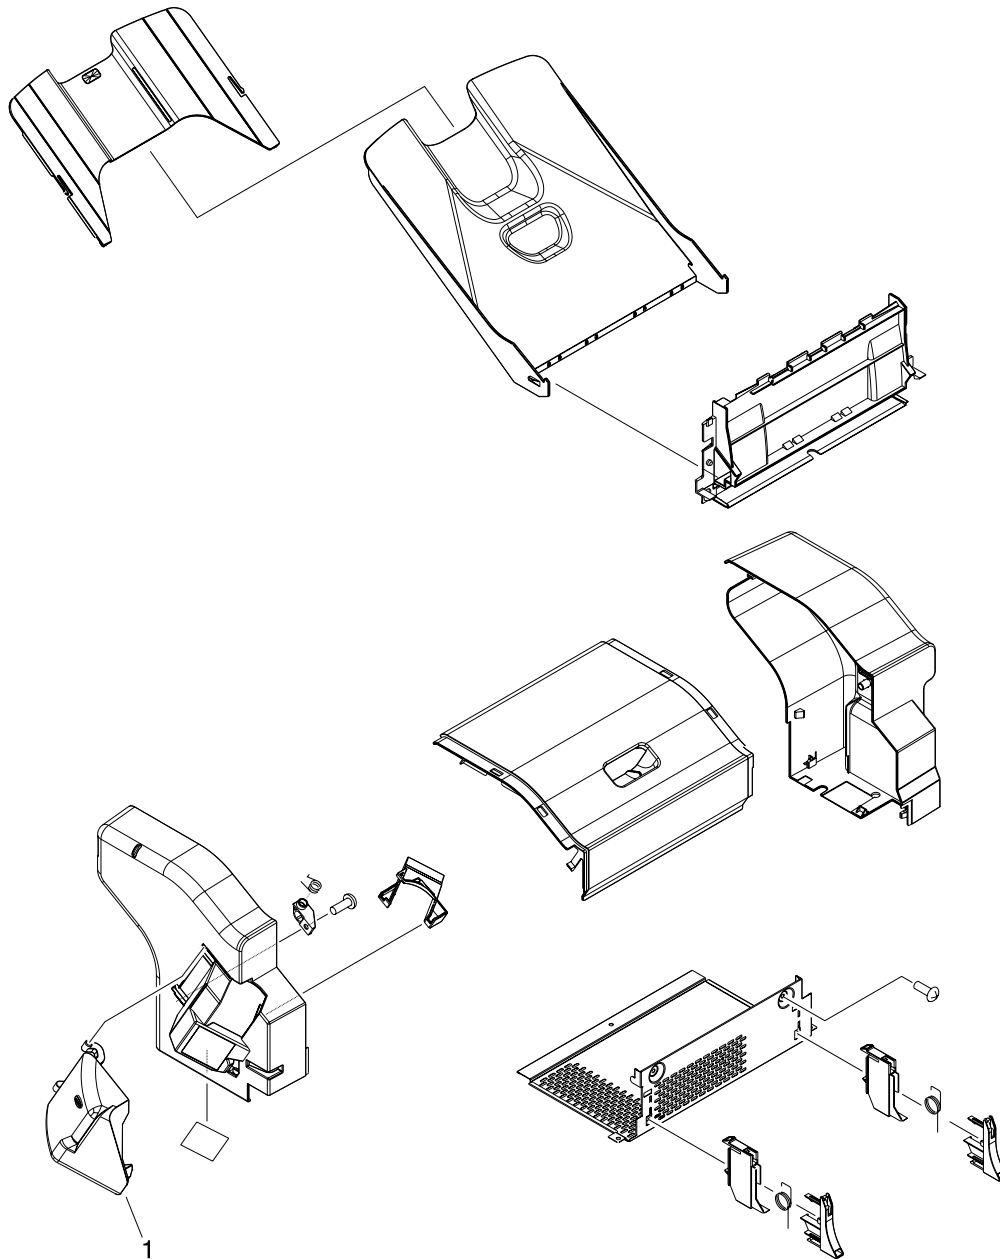

## Stapler/stacker

Figure 8-59 Stapler/stacker accessory

**Table 8-57** Stapler/stacker accessory

Reference	Description	Part number	Quantity
	Stapler/stacker accessory	Q5691-60501	1
	Staple cartridge	C8085-60541	1
1	Stapler/stacker jam-access door	RC1-2597-000CN	1