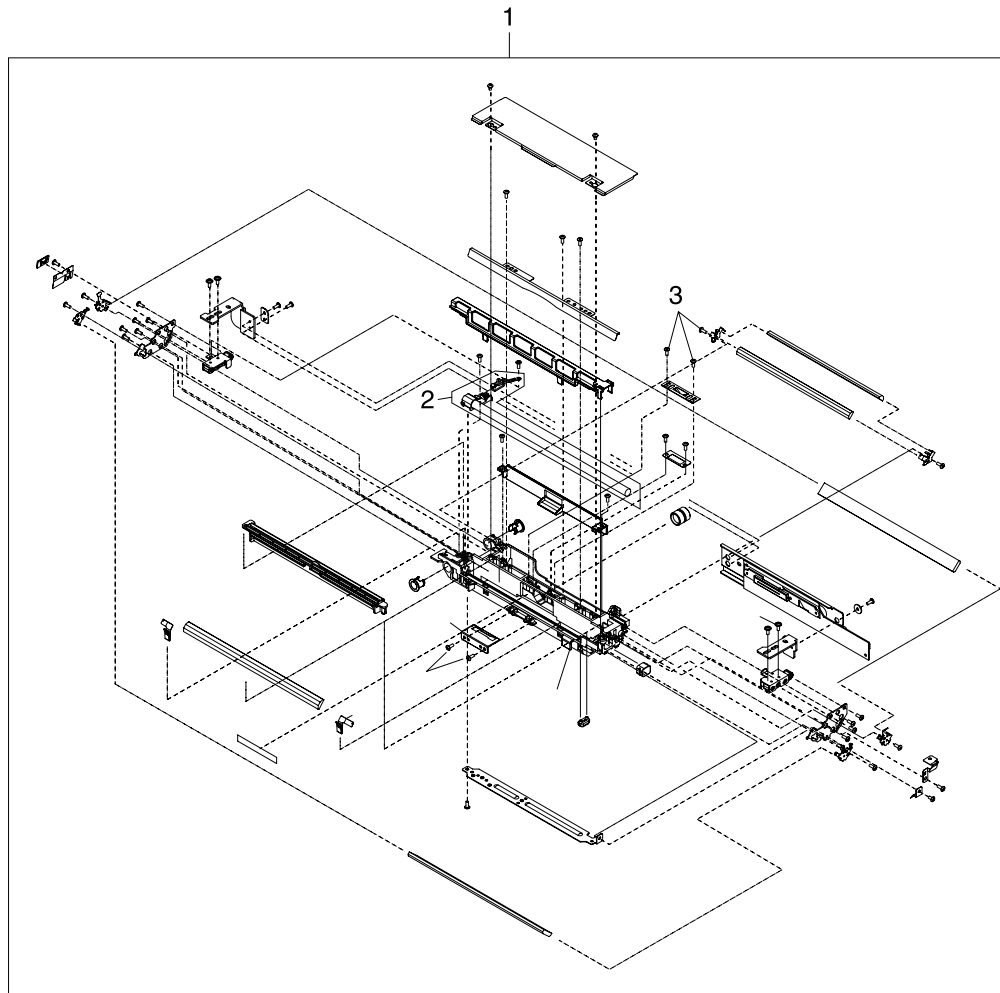

Scanner optical assembly

Figure 8-51 Scanner optical assembly

Table 8-50 Scanner optical assembly

Reference	Description	Part number	Quantity
1	Scanner optical assembly	IR4041K121NI	1
2	Lamp, scanner	IR4041K151NI	1
3	Screw, optical assembly	030080FBBNI	