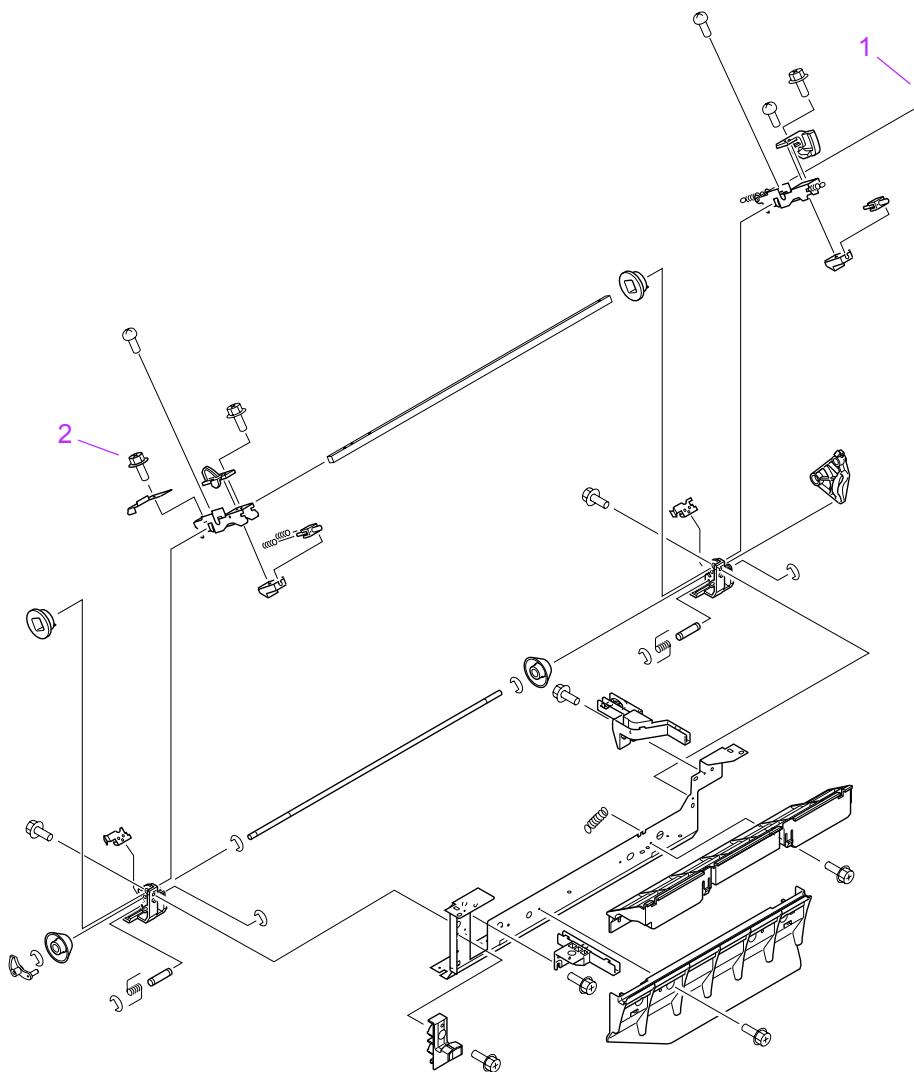

Cartridge lifter assembly

Figure 143. Cartridge lifter assembly

Table 42. Cartridge lifter assembly

Ref	Description	9000 part number	9040/9050 part number (if different)	Qty
	Cartridge lifter assembly	RG5-5741-020CN		1
1	Spring, tension	RS6-2298-020CN		1
2	Screw, M3 by 6	XA9-1275-000CN		