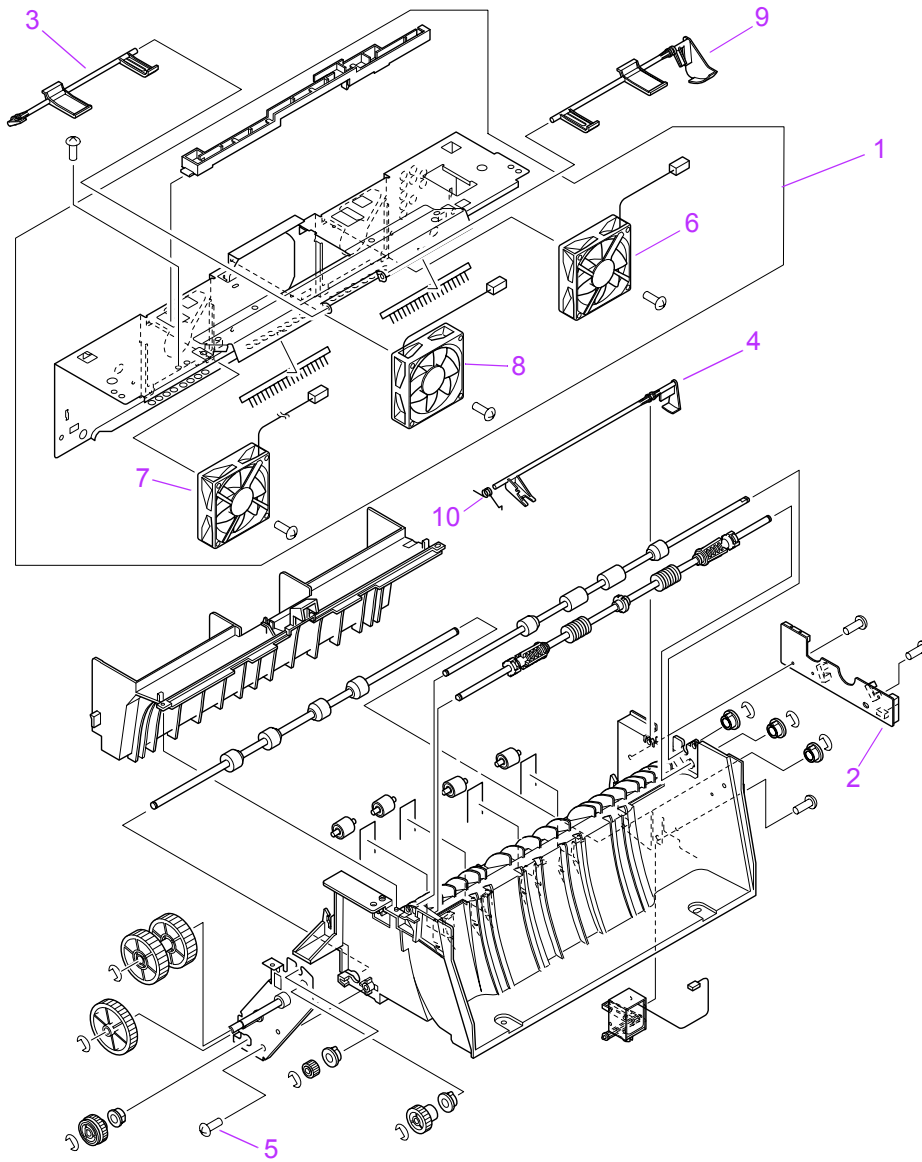

Delivery assembly

Figure 148. Delivery assembly

Table 47. Delivery assembly

Ref	Description	9000 part number	9040/9050 part number (if different)	Qty
	Delivery assembly	RG5-5643-030CN		1
1	Delivery cross member assembly	RG5-5645-000CN		1
2	Delivery PCA	RG5-5649-000CN		1
3	Flag, sensor	RB2-6037-000CN		1
4	Lever, sensor	RB2-6035-000CN		1
5	Screw, M3 by 8	XA9-1276-000CN		1
6	Fan, #3, rear delivery	RH7-5296-000CN		1
7	Fan, #4, front delivery	RH7-5297-000CN		1
8	Fan, #6, face down tray	RH7-5302-000CN		1
9	Lever, sensor	RB2-6036-000CN		1
10	Spring, tension	RB2-6042-000CN		1