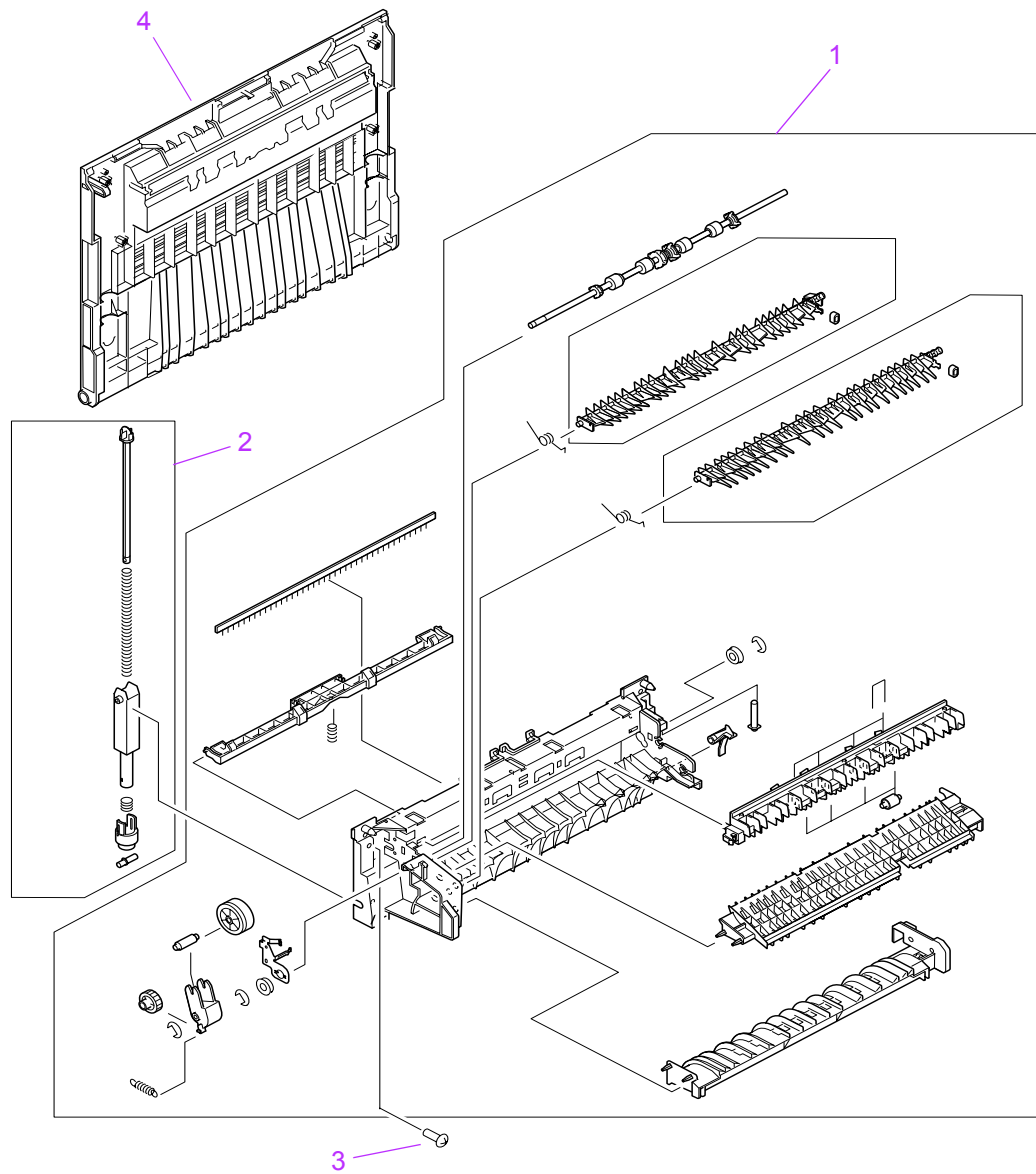

Left door and diverter

Figure 135. Left door and diverter

Table 34. Left door and diverter

Ref	Description	9000 part number	9040/9050 part number (if different)	Qty
	Left door and diverter	RG5-5646-050CN		1
1	Diverter assembly	RG5-5647-050CN		1
2	Damper assembly	RG5-5648-000CN		2
3	Screw, M4 by 10	XA9-1189-000CN		
4	Cover, left (left door)	RB2-6007-000CN		1