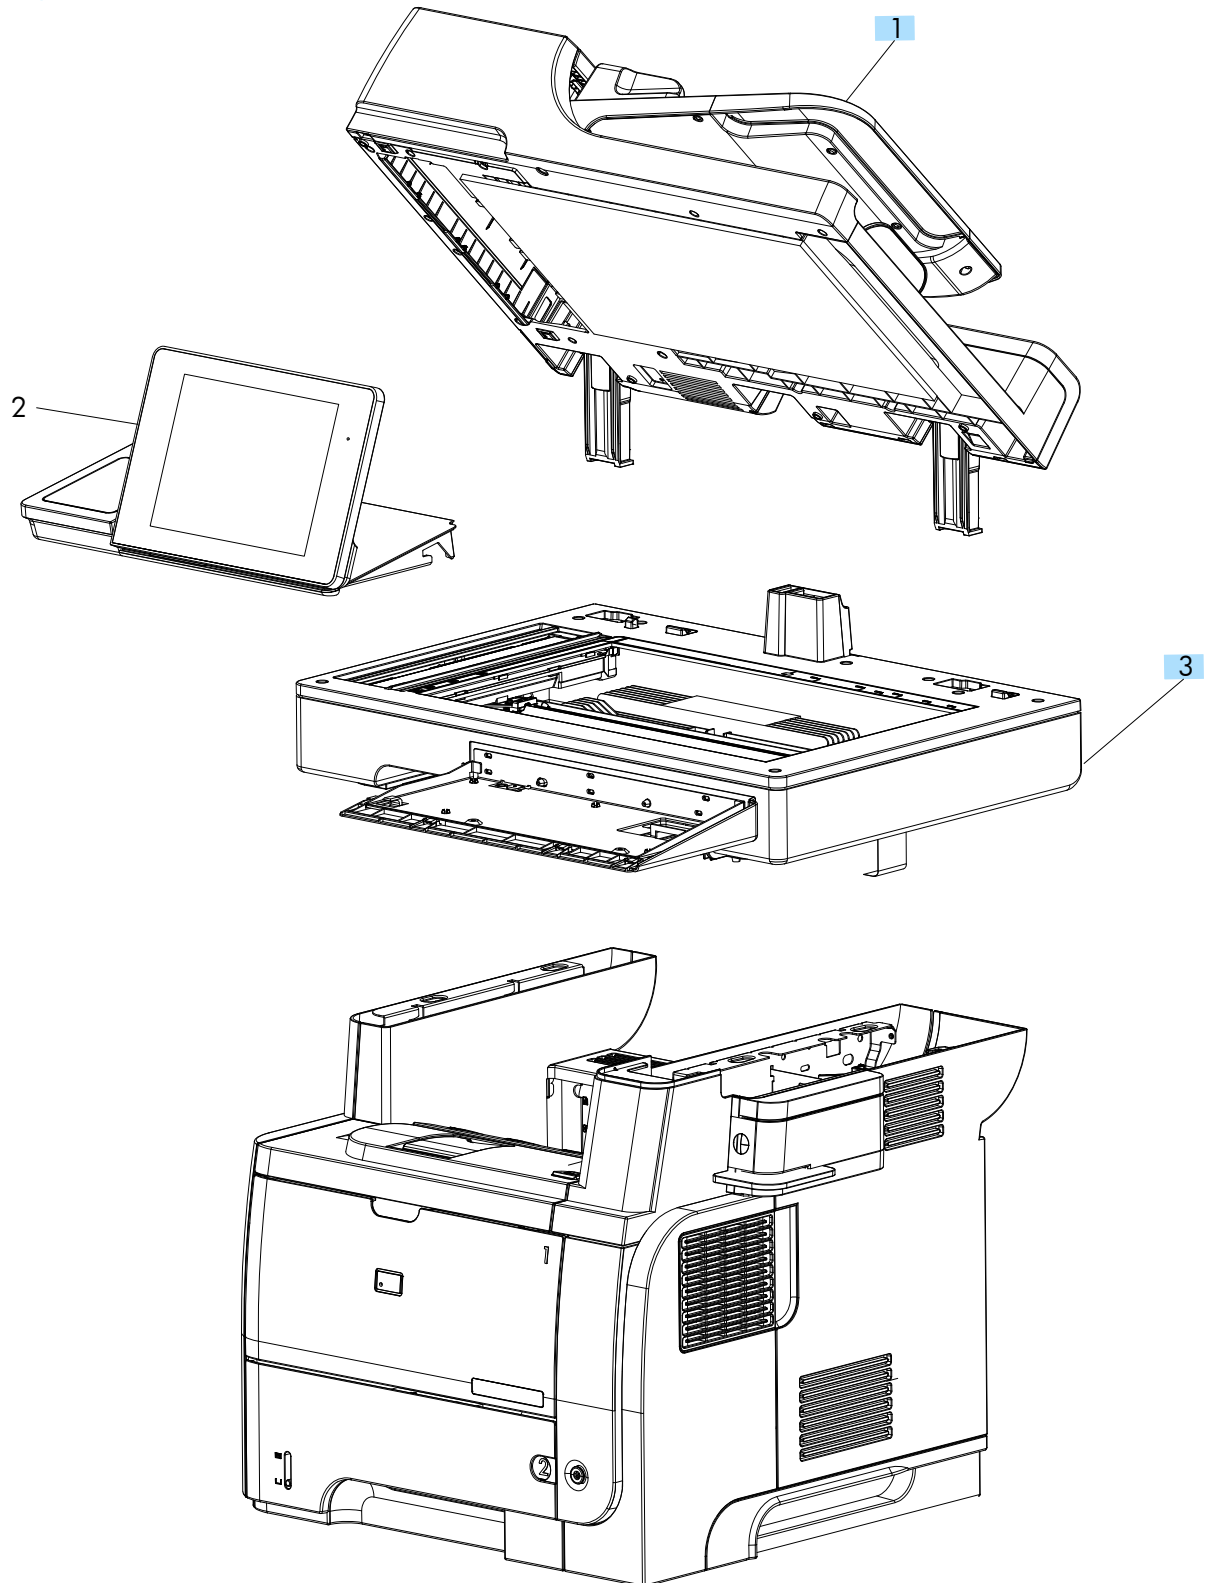

Document feeder and scanner assemblies (M525c model)

Figure 2-5 Document feeder and scanner assemblies (525c models)

Table 2-9 Document feeder and scanner assemblies (525c models)

Ref	Description	Part number	Qty
1	Document feeder whole unit (M525c model; CSR N)	CF116-67922	1
2	Control panel (M525c model; CSR B)	CD644-67920	1
Not Shown	FFC, control-panel keyboard (M525c model; CSR B)	CD644-60113	1
3	Scanner whole unit (M525c model; CSR N)	CF116-67924	1
Not Shown	e-Duplex assembly, document feeder (M525c model; CSR A)	5851-5022	1