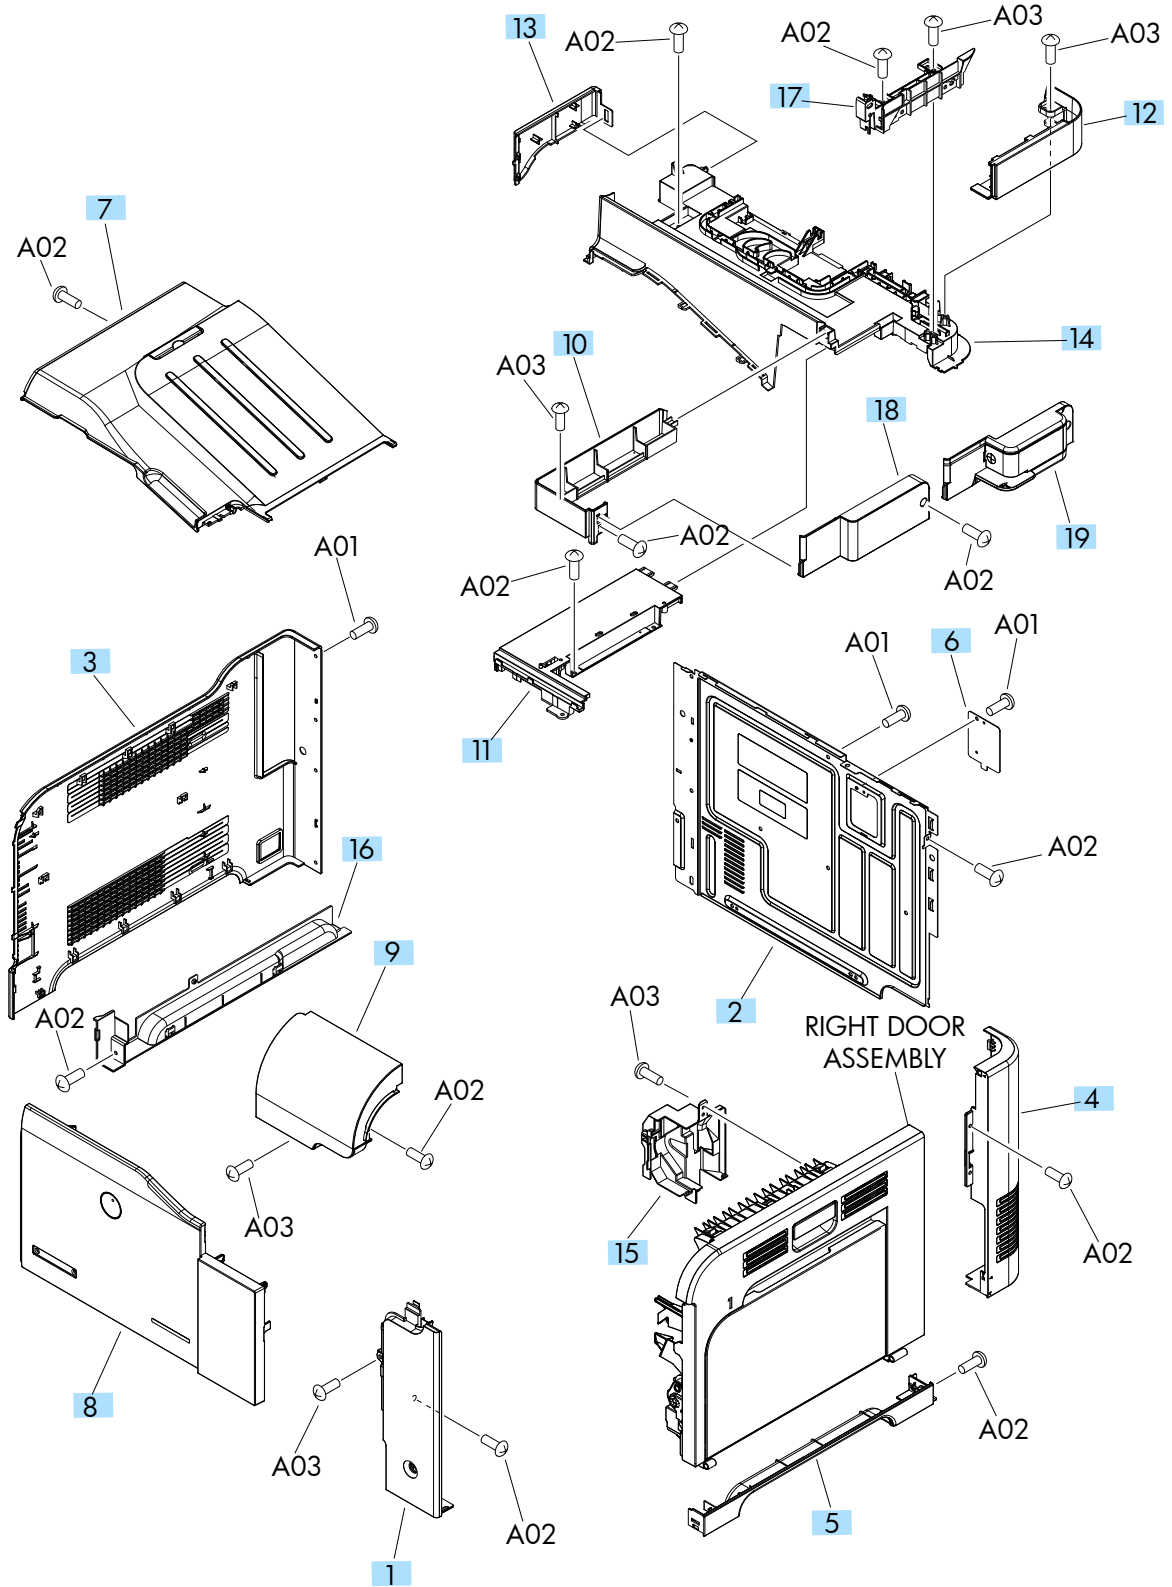

Covers

Figure 2-3 External covers, panels, and doors

Table 2-5 External covers, panels, and doors

Ref	Description	Part number	Qty
1	Cover, right front	RC2-5056-000CN	1
2	Cover, rear	RC2-5048-000CN	1
3	Cover, left	RC2-5052-000CN	1
4	Cover, rear right	RC2-5057-000CN	1
5	Cover, right lower	RC2-5059-000CN	1
6	Plate, blanking	RC2-5938-000CN	1
7	Tray, paper delivery	RL1-1941-030CN	1
8	Front door assembly; 575dn and 575f models	CD644-67902	1
8	Front door assembly; 575c model	CD646-67904	1
9	Control panel cover assembly	RM1-9198-000CN	1
10	Cover, right	RC3-2095-000CN	1
11	Cover, upper right	RC3-2093-000CN	1
12	Cover, right rear	RC3-2096-000CN	1
13	Cover, left rear	RC3-2094-000CN	1
14	Cover, upper rear	RC3-2092-000CN	1
15	Cover, right door gear rear	RC2-4924-000CN	1
16	Cover, left lower	RC2-5069-000CN	1
17	Guide, cable	RC3-2103-000CN	1
18	Cover, image scanner unit	RRC3-2097-000CN	1
19	Cover, stapler unit	RM1-9199-000CN	1