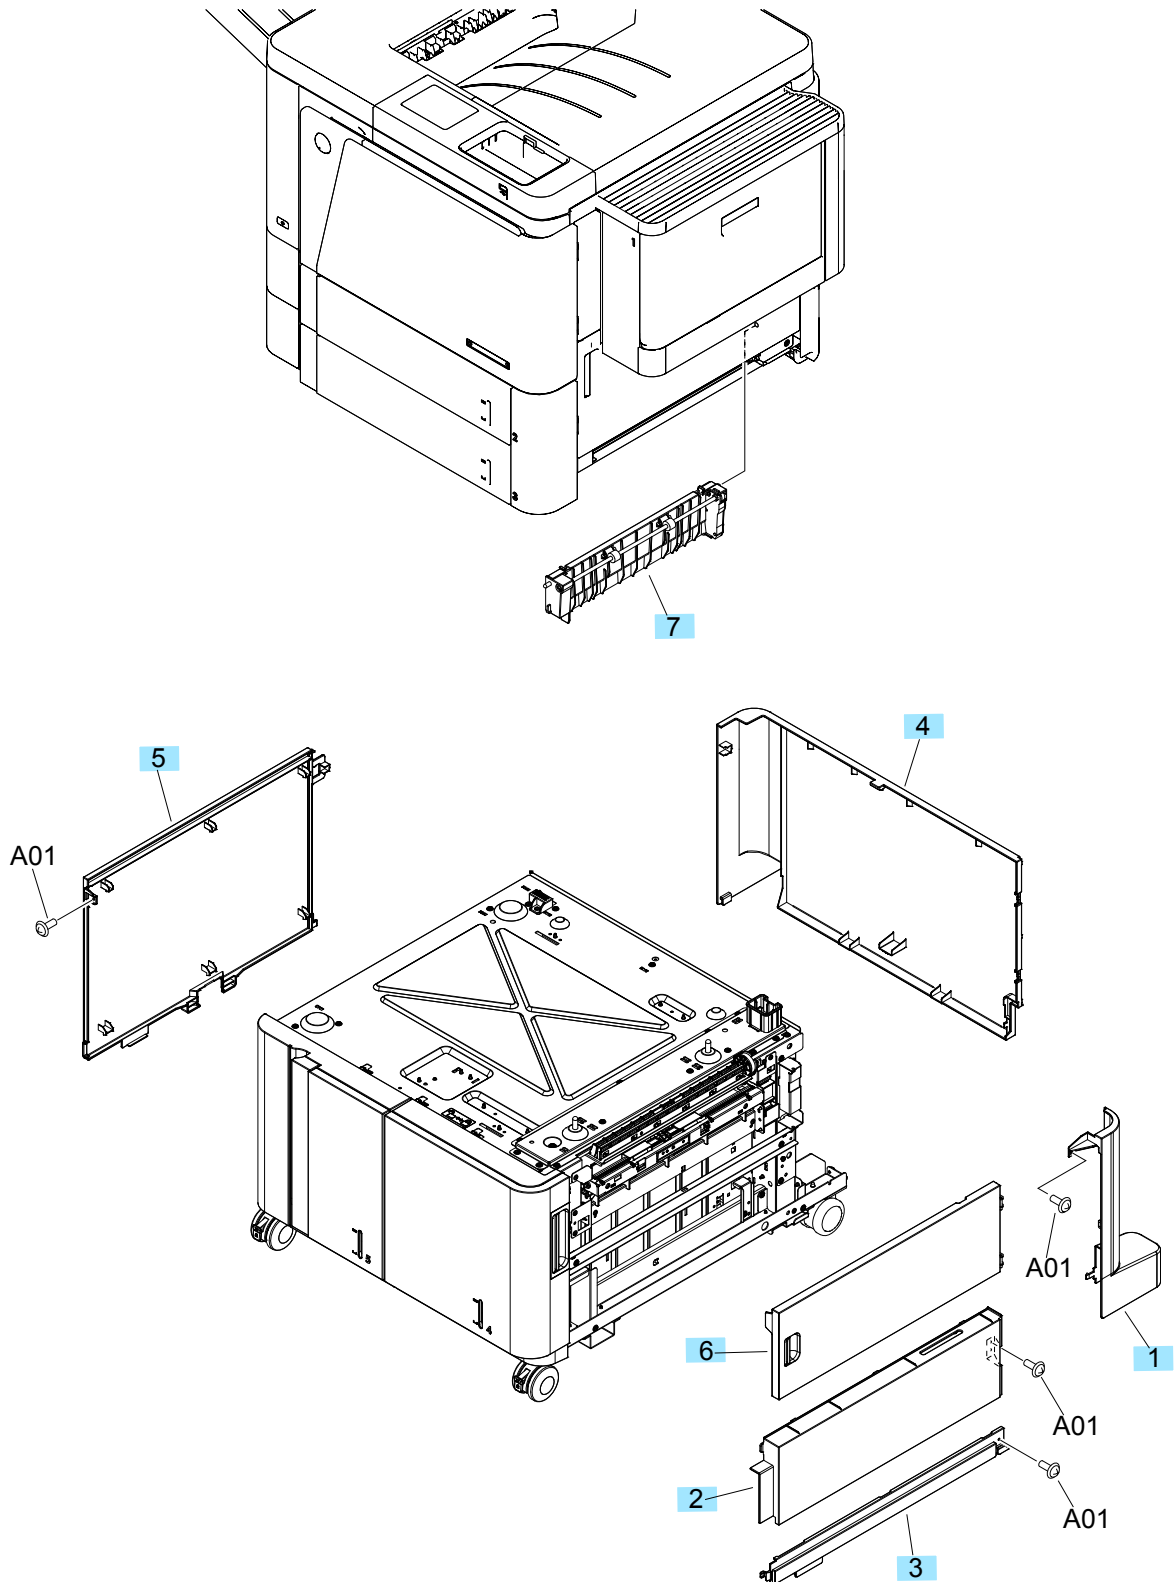

3500-sheet paper feeder (HCI)

3500-sheet paper feeder covers

Figure 2-16 3500-sheet paper feeder covers

Table 2-21 3500-sheet paper feeder (1 of 3)

Ref	Description	Part number	Qty
1	Cover, corner, right rear	RC3-4715-000CN	1
2	Cover, right center	RC3-4716-000CN	1
3	Cover, right lower	RC3-4717-000CN	1
4	Cover, rear	RC3-4718-000CN	1
5	Cover, left	RC3-4719-000CN	1
6	Right door assembly	RM1-9577-000CN	1
7	Paper path connection assembly	RG5-6227-040CN	1