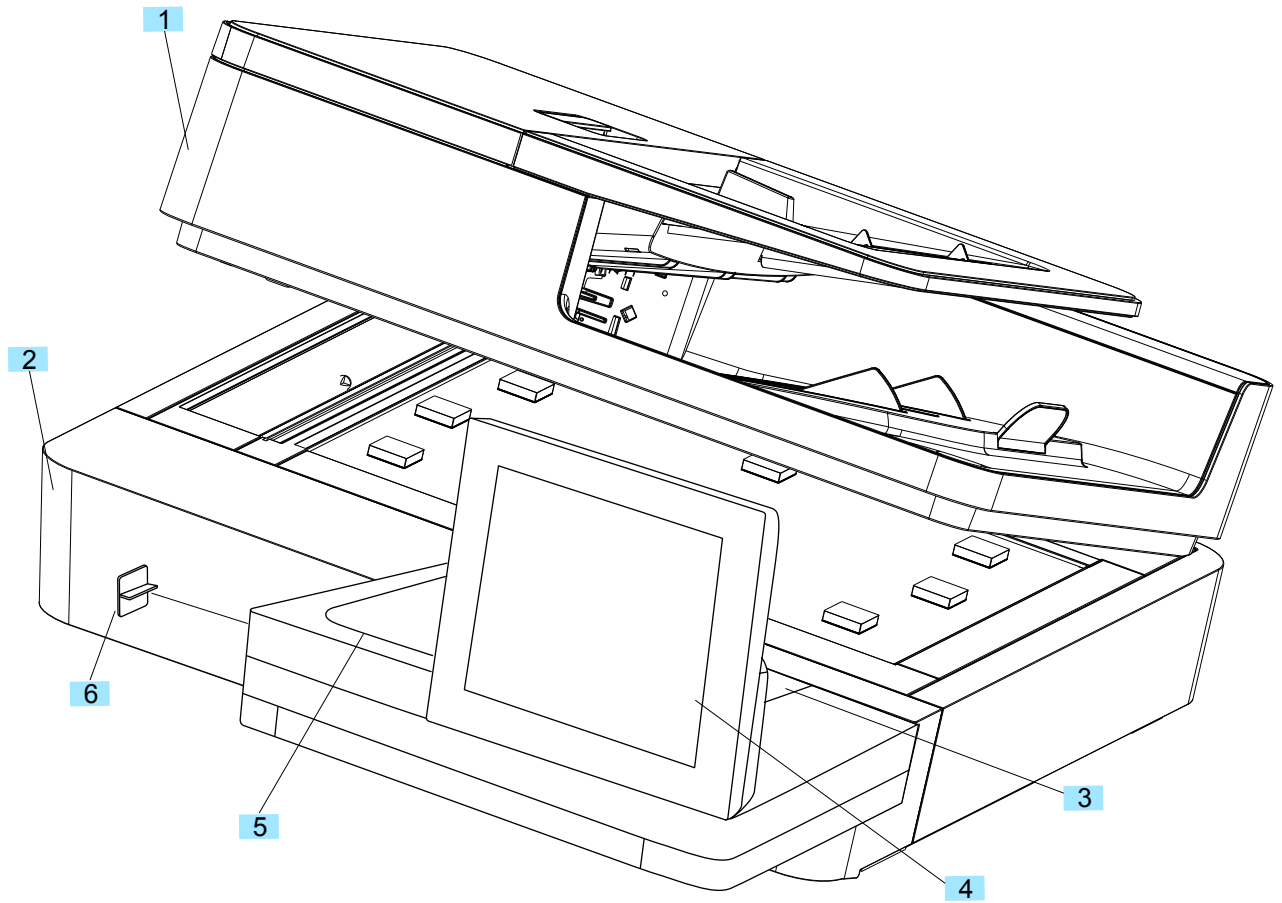

# Document feeder and scanner assemblies (M830)

Figure 2-7 Document feeder and scanner assemblies (M830)

**Table 2-12 Document feeder and scanner assemblies (M830)**

<b>Ref</b>	<b>Description</b>	<b>Part number</b>	<b>Qty</b>
1	Kit, ADF whole unit, A3 (includes white backing kit) (M830)	CF367-67920	1
2	Kit, scanner whole unit (includes white backing kit) (M830)	CF367-67919	1
3	Cover, control panel access (M830)	5042-9118	1
4	Kit, control panel (without keyboard) (M830)	5851-5952	1
5	Cover, HIP (M830)	5851-5361	1
6	Cover, USB (M830)	5851-5360	1
Not shown	Kit, white backing, A3 (M830)	5851-5864	1
Not shown	Kit, ADF Mylar, A3 (M930)	5851-5857	1