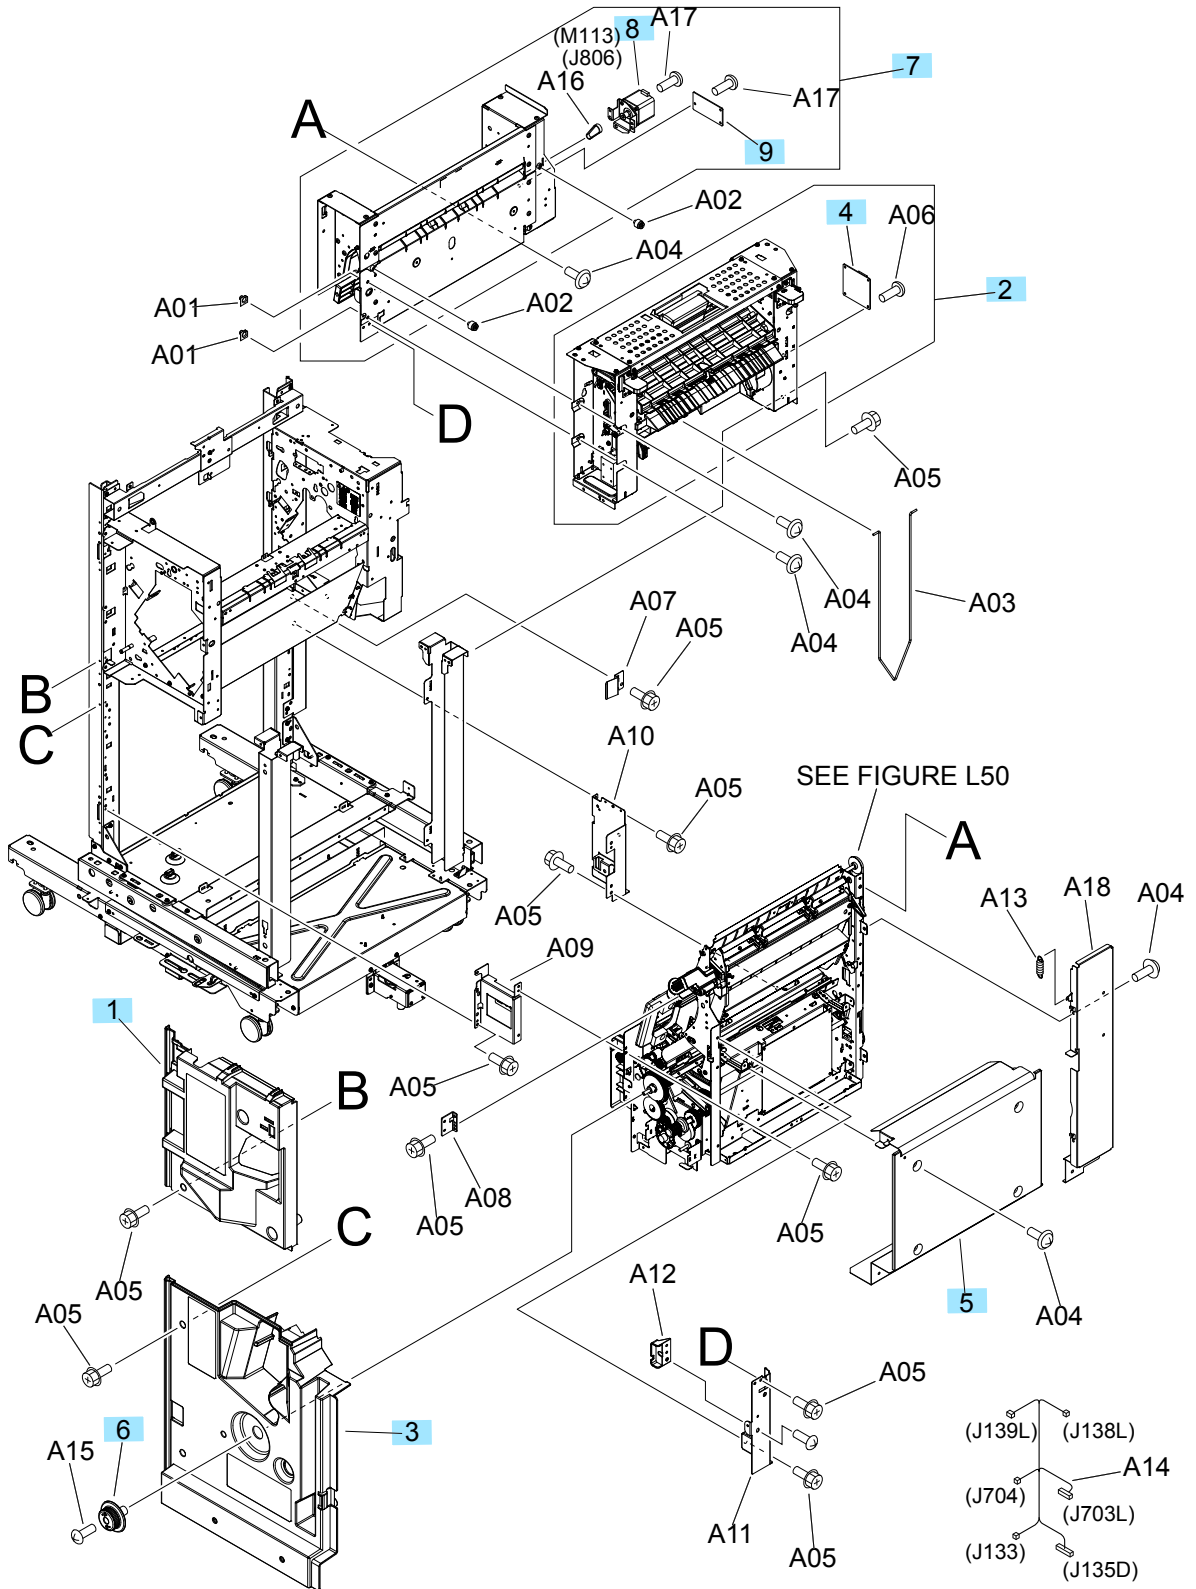

Booklet maker finisher main body

Figure 2-25 Booklet maker finisher main body

Table 2-30 Booklet maker finisher main body

Ref	Description	Part number	Qty
1	Inner cover upper assembly	RM2-5305-000	1
2	Reverse assembly	RM2-5490-000	1
3	Cover, inner, lower assembly	RM2-5479-000CN	1
4	Reverse driver PCA assembly	RM2-7597-000	2
5	Cover, right	FB3-7958-040CN	1
6	Knob	FB3-7881-000CN	1
7	Saddle paper feed assembly	RM2-5351-000CN	1
8	Saddle motor assembly	FM2-0737-000	1
9	Driver PCA assembly	RM2-7590-000	1