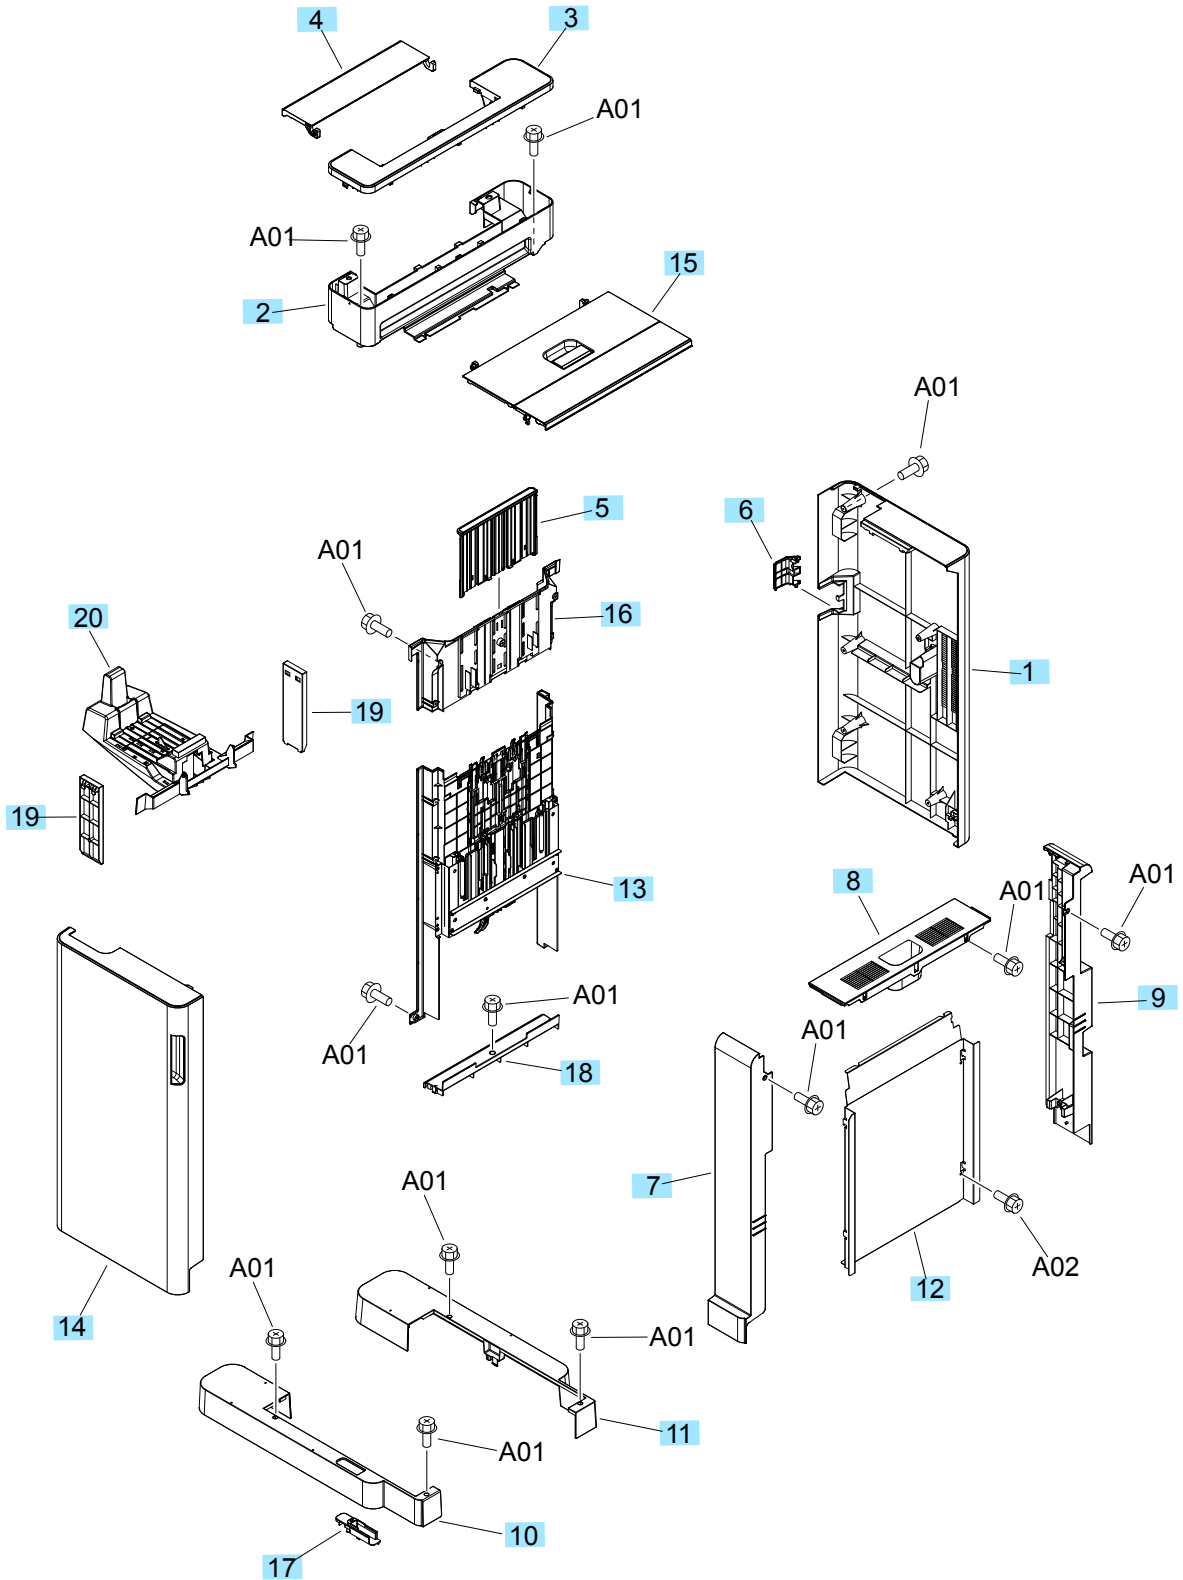

Booklet maker covers

Figure 2-20 Booklet maker covers

Table 2-25 Booklet maker covers

Ref	Description	Part number	Qty
1	Cover, rear	RC4-2444-000CN	1
2	Cover, stepped, lower	RC4-2447-000CN	1
3	Cover, stepped, upper	RC4-2448-000CN	1
4	Cover, open/close stepped	RC4-2449-000CN	1
5	Guide, wall, upper	RC4-2455-000CN	1
6	Cover, tray cable	RC4-2462-000CN	1
7	Cover, pre-reverse	RC4-2519-000CN	1
8	Cover, reverse, upper	RC4-2520-000CN	1
9	Cover, reverse, rear	RC4-2521-000CN	1
10	Cover, foot, front	RM2-6056-000CN	1
11	Cover, foot, rear	RM2-6057-000CN	1
12	Cover, right	RC4-2565-000CN	1
13	Height wall center assembly	RM2-5852-000CN	1
14	Front cover assembly	RM2-5320-000CN	1
15	Upper cover assembly	RM2-5322-000CN	1
16	Stack wall upper assembly	RM2-5343-000CN	1
17	Handle, lock release	RC4-2584-000CN	1
18	Guide, left lower	RC4-2467-000CN	1
19	Cover, saddle delivery inner	RC4-2471-000CN	2
20	Saddle tray assembly	RM2-5318-000	1