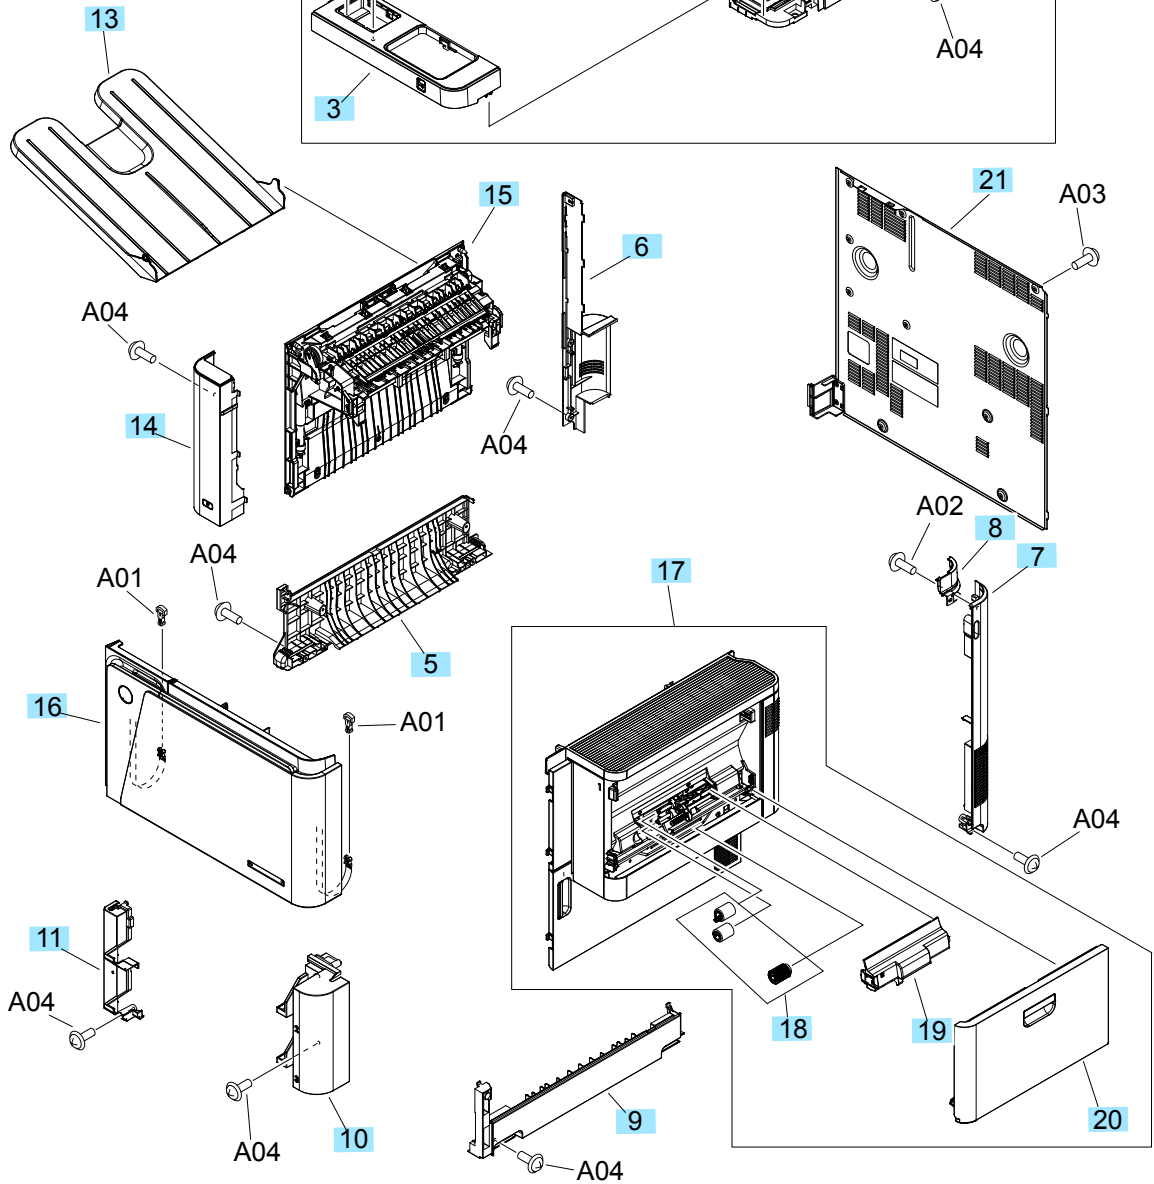

# Covers

Figure 2-11 Covers  
M830

M806

**Table 2-16 Covers**

<b>Ref</b>	<b>Description</b>	<b>Part number</b>	<b>Qty</b>
1	Cover, top right (M806)	RC3-3945-000CN	1
2	Cover, top left (M806)	RC3-3946-000CN	1
3	Cover, operation panel, top (M806)	RC3-3947-000CN	1
4	Cover, hip (M806)	RC3-3948-000CN	1
5	Cover, left lower	RC3-3949-000CN	1
6	Cover, corner, left rear	RC3-3952-000CN	1
7	Cover, right rear corner, lower	RC3-3954-000CN	1
8	Cover, right rear corner, upper	RC3-3955-000CN	1
9	Cover, right lower	RC3-3956-000CN	1
10	Cover, corner, right front	RC3-3957-000CN	2
11	Cover, corner, left front	RC3-3958-000CN	1
12	Cover, left upper (M806)	RC3-3979-000CN	1
12	Cover, left upper (M830)	RC3-4589-000CN	1
13	Tray, face-up	RC3-3985-000CN	1
14	Front left lower cover assembly	RM1-9722-000CN	1
15	Left door assembly	RM1-9736-000CN	1
16	Kit, front door assembly	CF367-67909	1
17	Right door assembly	RM1-9769-000CN	1
18	Kit, tray 2-X roller	CF367-67903	1
19	Roller cover assembly	RM1-9809-000CN	1
20	Multi-purpose tray (Tray 1) assembly	RM1-9774-000CN	1
21	Rear cover assembly	RM1-9787-000CN	1