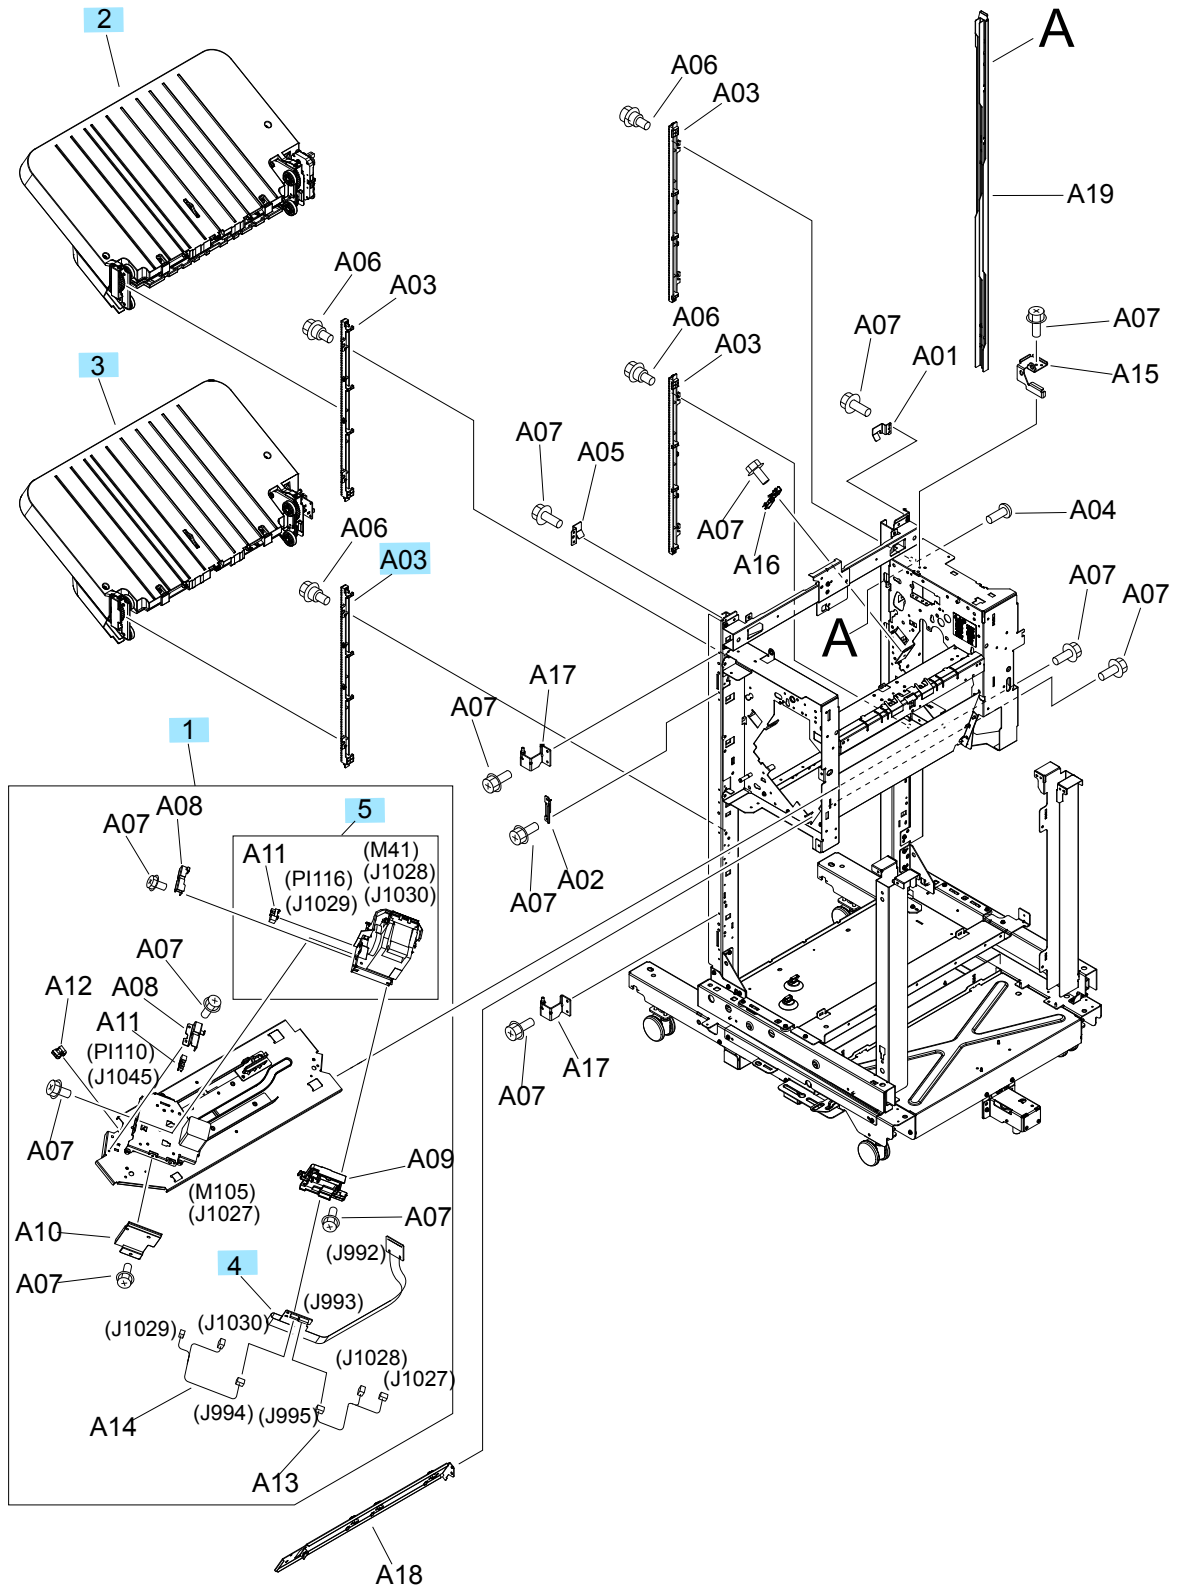

Finisher main body (1 of 3)

Figure 2-21 Finisher main body (1 of 3)

Table 2-26 Finisher main body (1 of 3)

Ref	Description	Part number	Qty
1	Staple assembly	4G3-0938-000CN	1
2	Stack upper tray assembly	RM2-5324-000CN	1
3	Stack lower tray assembly	RM2-5339-000CN	1
4	Cable, staple connecting	4G3-1777-000CN	1
5	Staple sub assembly	4G3-0939-000CN	1
A03	Rack, rail	FC5-5436-000CN	1