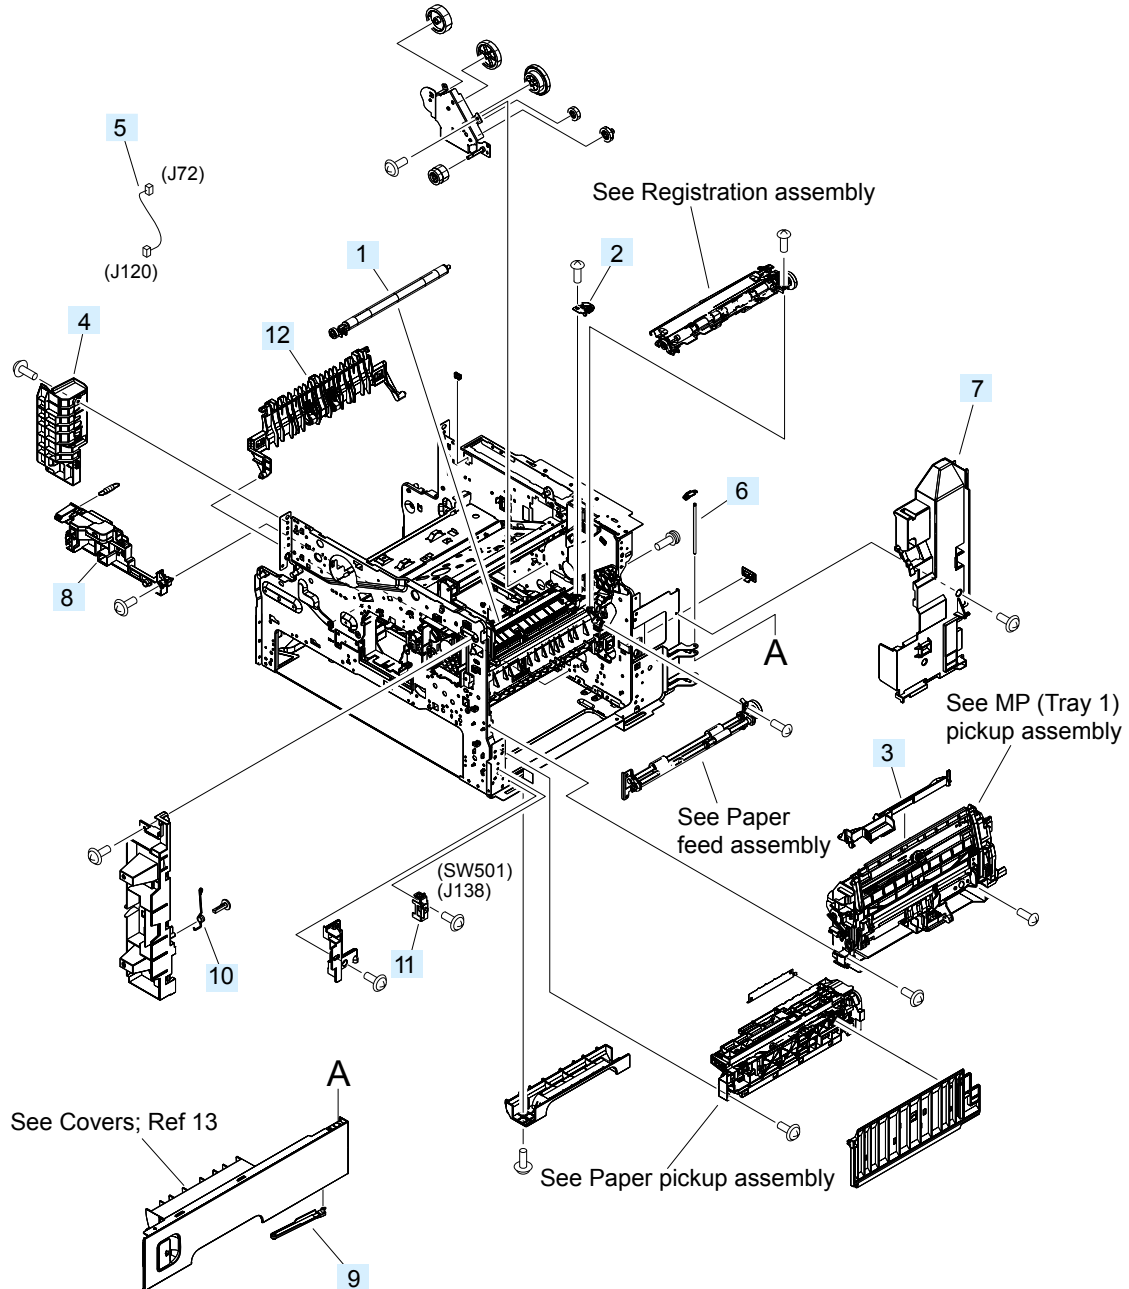

Internal components

Internal components (1 of 5)

Figure 4-8 Internal components (1 of 5)

Table 4-8 Internal components (1 of 5)

Ref	Description	Part number	Qty
1	Transfer roller assembly	RM1-5462-000CN	1
2	Ground plate assembly	RM1-5461-000CN	1
3	Cover, environment	RL1-2831-000CN	1
4	Cover, front inner	RC2-7979-000CN	1
5	Cable, size detect	RM1-7179-000CN	1
6	Shaft, right-lower access door hinge	RU5-4142-000CN	1
7	Cover, MP (Tray 1) gear	RC2-7987-000CN	1
8	Lifter base assembly	RM1-5913-000CN	1
9	Link rod, lower-access door	RC1-2902-000CN	1
10	Spring, torsion	RC2-8085-000CN	1
11	Sensor, assembly right door	RM1-1045-000CN	1
12	Face-up open guide assembly	RM1-7389-000CN	1