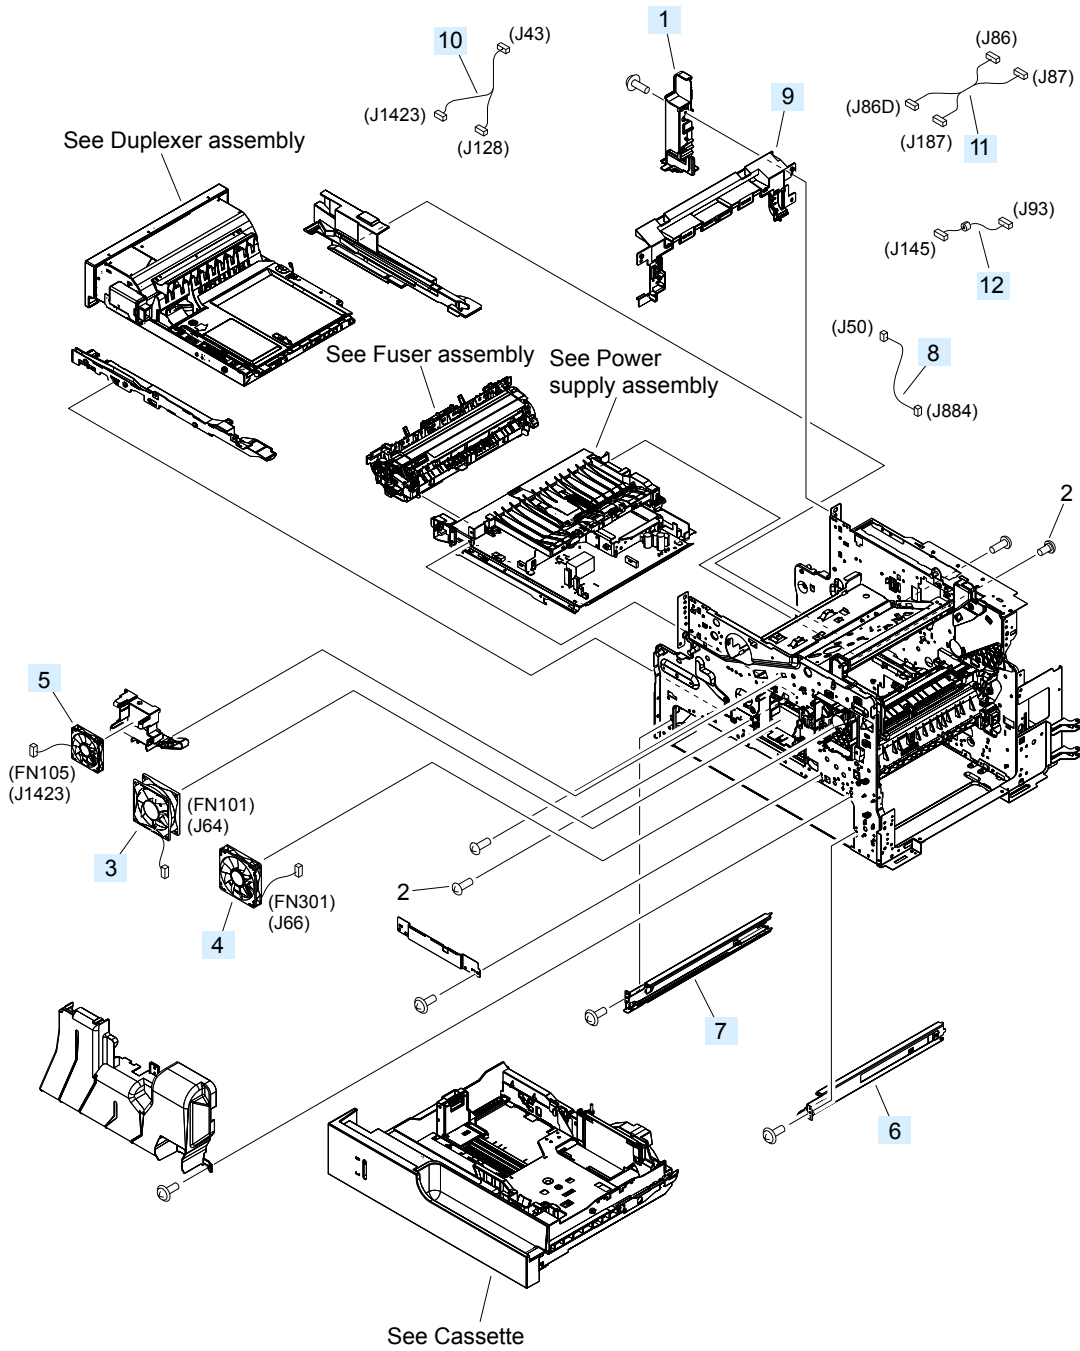

## Internal components (3 of 5)

Figure 4-10 Internal components (3 of 5)

**Table 4-10 Internal components<sup>1</sup> (3 of 5)**

<b>Ref</b>	<b>Description</b>	<b>Part number</b>	<b>Qty</b>
1	Cover, inner rear	RC2-7982-000CN	1
3	Fan (FN101)	RK2-1988-000CN	1
4	Fan (FN301)	RK2-1991-000CN	1
5	Fan (FN105)	RK2-0280-000CN	1
6	Cassette right rail assembly	RM1-5931-000CN	1
7	Cassette left rail assembly	RM1-5932-000CN	1
8	Cable, cartridge sensor	RM1-7112-000CN	1
9	Center shroud	RL1-2830-000CN	1
10	Cable, reverse fan	RM1-7177-000CN	1
11	Cable, scanner joint drum motor	RM1-7178-000CN	1
12	Cable, laser	RM1-7166-000CN	1

<sup>1</sup> To order available fasteners for this component, see [Fasteners used in this product on page 656](#).