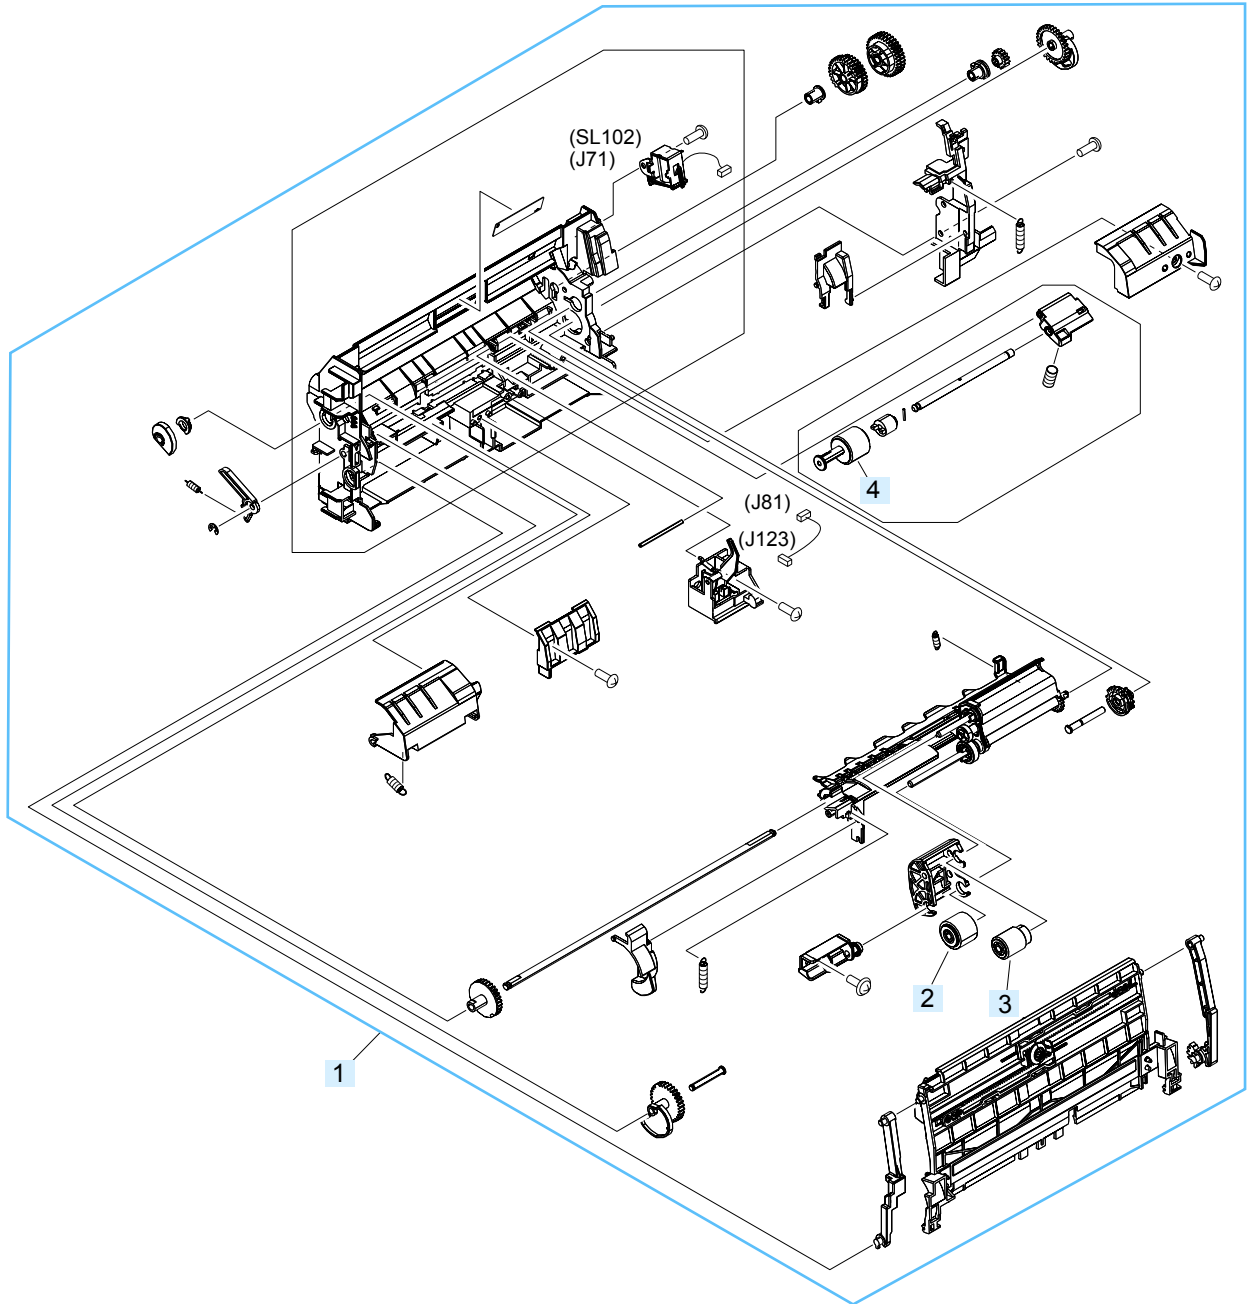

# MP (Tray 1) pickup assembly

Figure 4-19 MP (Tray 1) pickup assembly

**Table 4-19 MP (Tray 1) pickup assembly**

<b>Ref</b>	<b>Description</b>	<b>Part number</b>	<b>Qty</b>
1	MP (Tray 1) pickup assembly	RM1-7377-000CN	1
2	MP (Tray 1) pickup roller	RL1-1641-000CN	1
3	MP (Tray 1) feed roller	RL1-1663-000CN	1
4	MP (Tray 1) separation roller	RM1-5460-010CN	1