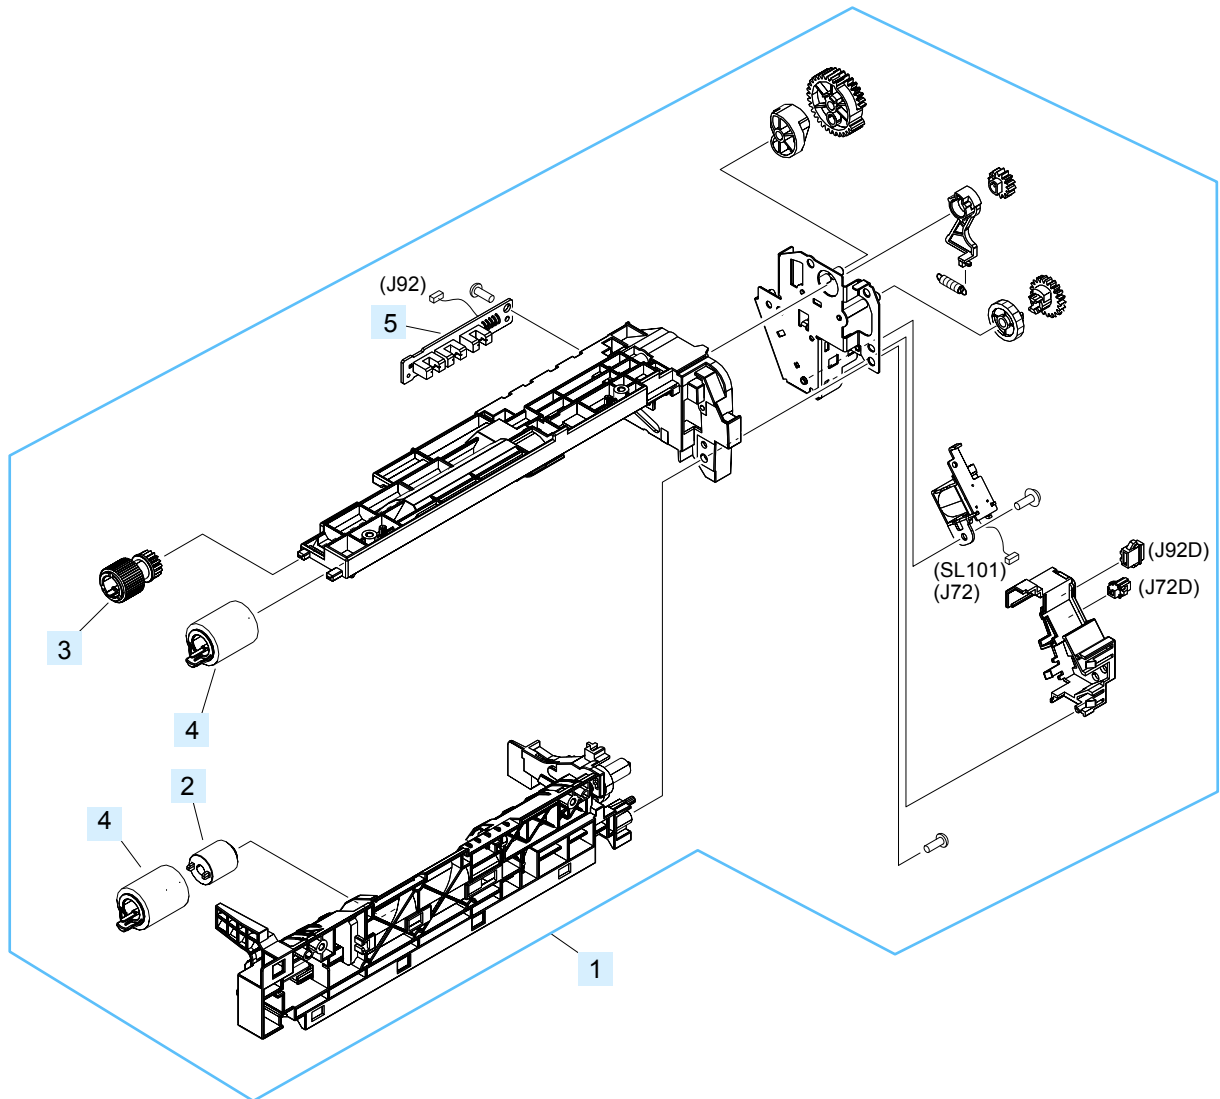

Paper pickup assembly

Figure 4-15 Paper pickup assembly

Table 4-15 Paper pickup assembly

Ref	Description	Part number	Qty
1	Paper pickup assembly	RM1-5919-000CN	1
2	Torque limiter	RC1-3293-000CN	1
3	Paper pickup roller, cassette	RL1-2099-000CN	1
4	Paper feed roller, cassette	RM1-0037-020CN	2
5	Paper sensor PCA assembly	RM1-5853-000CN	1