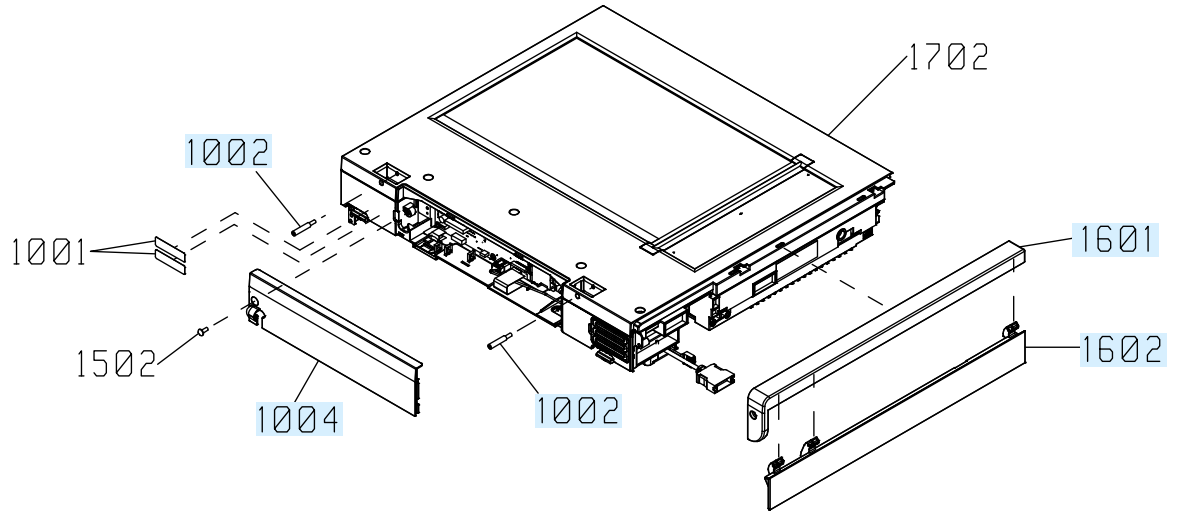

## Scanner components (1 of 8)

Figure 4-38 Scanner components (1 of 8)

**Table 4-38 Scanner components<sup>1</sup> (1 of 8)**

<b>Ref</b>	<b>Description</b>	<b>Part number</b>	<b>Qty</b>
1002	Hinge restraining pin (S-SFT-STP-HNG)	IR4068K319NI	2
1004	Cover, rear scanner (S-CVR-REAR)	IR4068K321NI	1
1601	Cover, left upper scanner	IR4070K301NI	1
1602	Cover, left flapper scanner	IR4070K302NI	1

<sup>1</sup> To order available fasteners for this component, see [Fasteners used in this product on page 656](#).