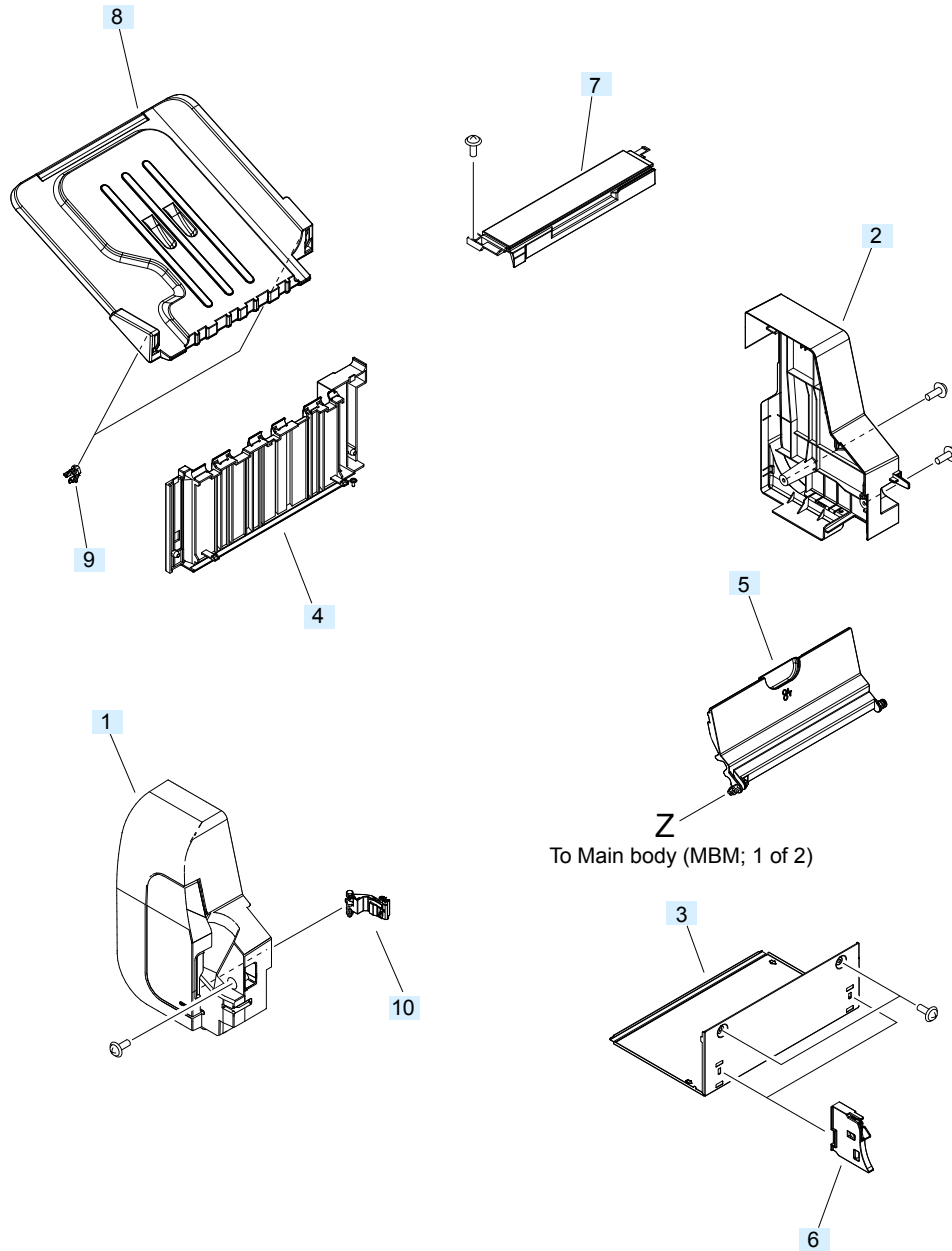

Output devices

Stapler stacker multi-bin mailbox (MBM)

Covers (MBM)

Figure 4-28 Covers (MBM)

Table 4-28 Covers (MBM)

Ref	Description	Part number	Qty
1	Cover, front assembly (MBM)	RM1-7438-000CN	1
2	Cover, rear (MBM)	RC2-8147-000CN	1
3	Cover, bottom (MBM)	RL1-2438-000CN	1
4	Panel, stacking (MBM)	RL1-1984-000CN	1
5	Door, right (MBM)	RC2-8149-000CN	1
6	Lifter guide assembly (MBM)	RM1-6330-000CN	2
7	Cover, top assembly (MBM)	RM1-6669-000CN	1
8	Tray assembly (MBM)	RM1-5161-000CN	1
9	Tray, stopper (MBM)	RC2-5576-000CN	2
10	Interlock lever assembly (MBM)	RM1-6335-000CN	1