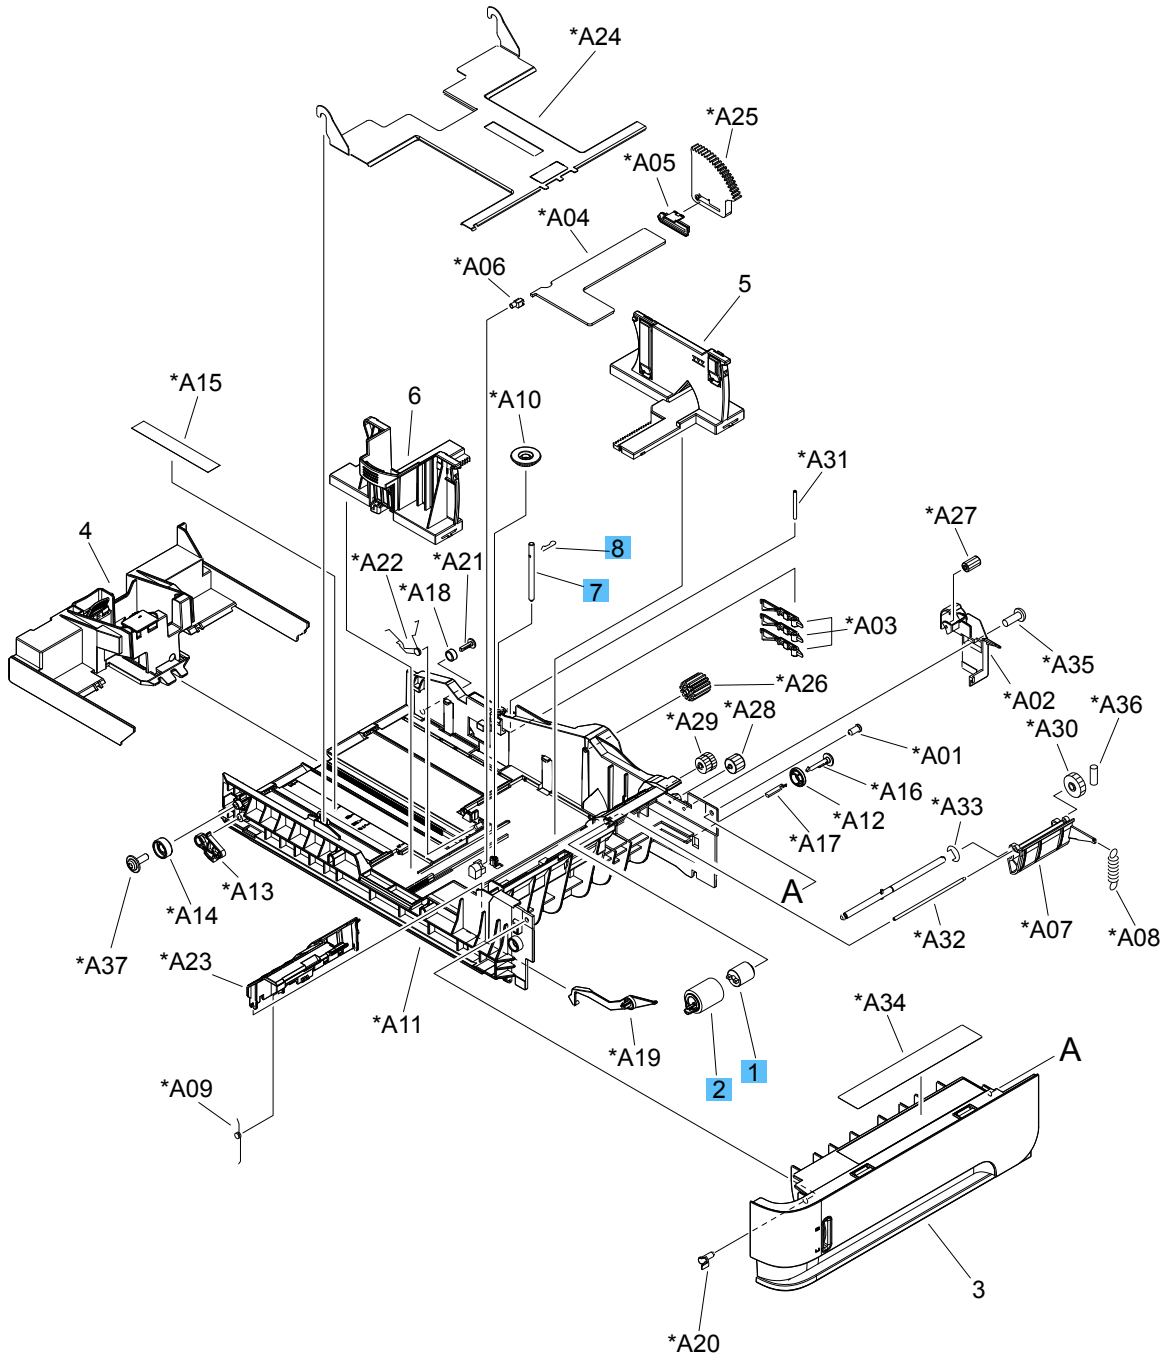

Cassette (custom media)

Figure 4-10 Cassette (custom media)

Table 4-11 Cassette (custom media)

Ref	Description	Part number	Qty
1	Torque limiter (custom media)	RM1-0037-000CN	1
2	Roller, paper feed assembly (custom media)	RM1-4560-000CN	1
7	Pin, cassette (custom media)	RC2-6486-000CN	1
8	Pin, stopper (custom media)	RC2-6487-000CN	1