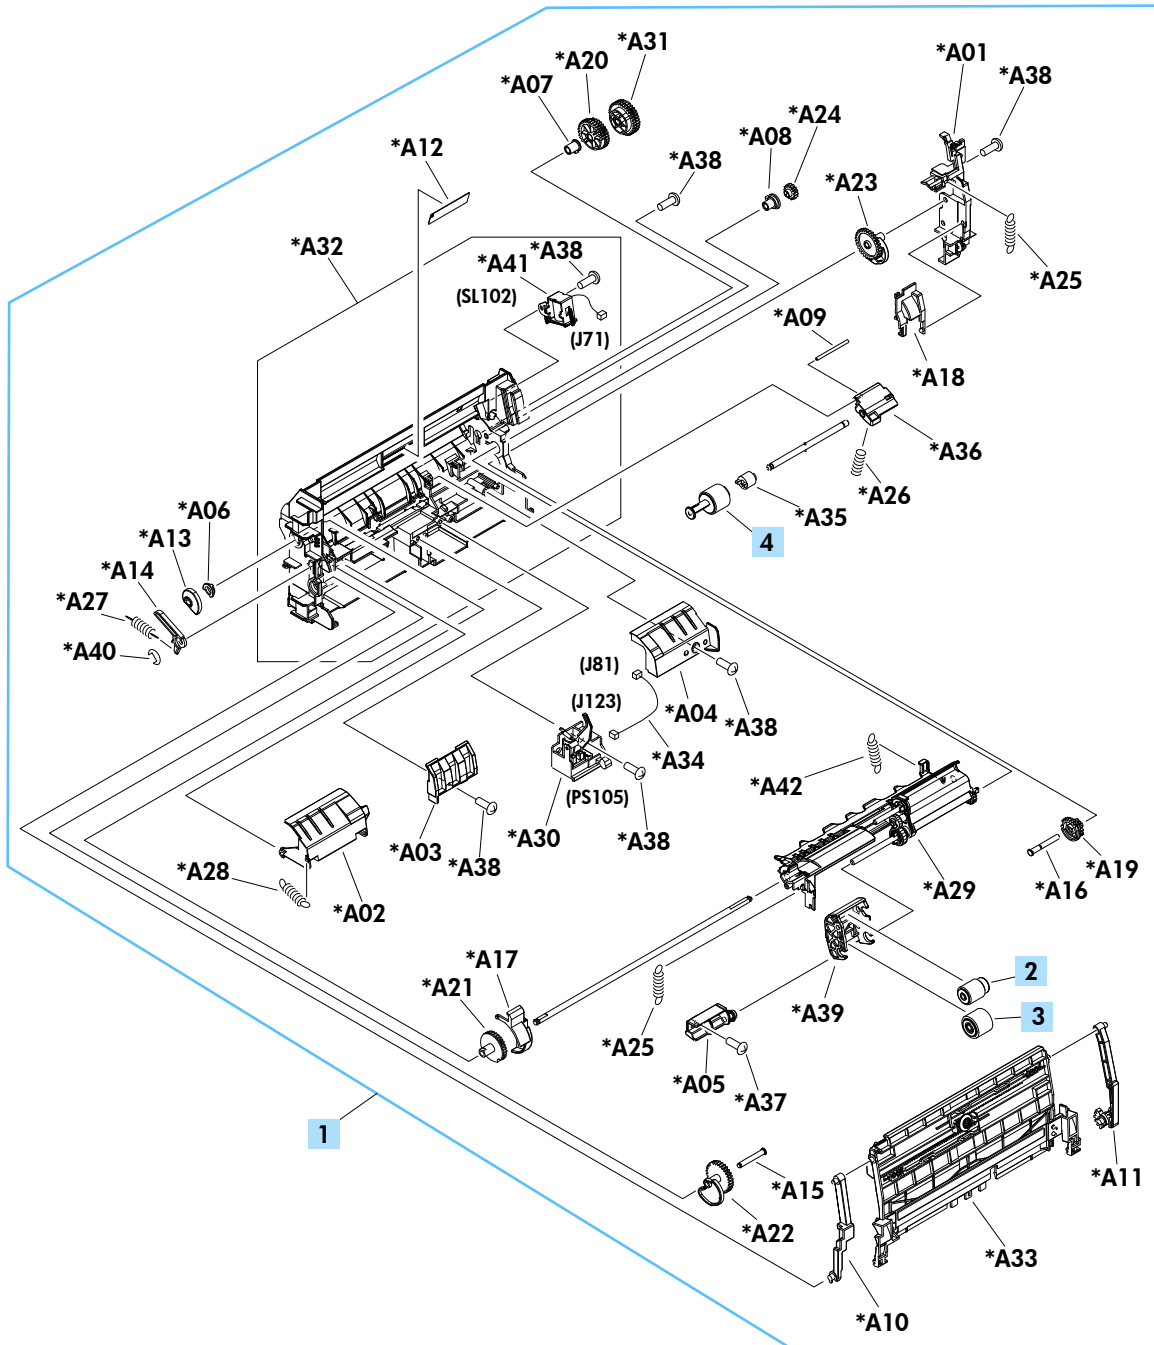

# Tray 1 (MP) pickup assembly

Figure 4-13 Tray 1 (MP) pickup assembly

**Table 4-14 Tray 1 (MP) pickup assembly**

<b>Ref</b>	<b>Description</b>	<b>Part number</b>	<b>Qty</b>
1	Tray 1 (MP) pickup assembly	RM1-8425-000CN	1
2	Roller pickup, Tray 1 (MP)	RL1-1641-000CN	1
3	Roller feed, Tray 1 (MP)	RL1-1663-000CN	1
4	Roller separation, Tray 1 (MP)	RL1-1654-020CN	1