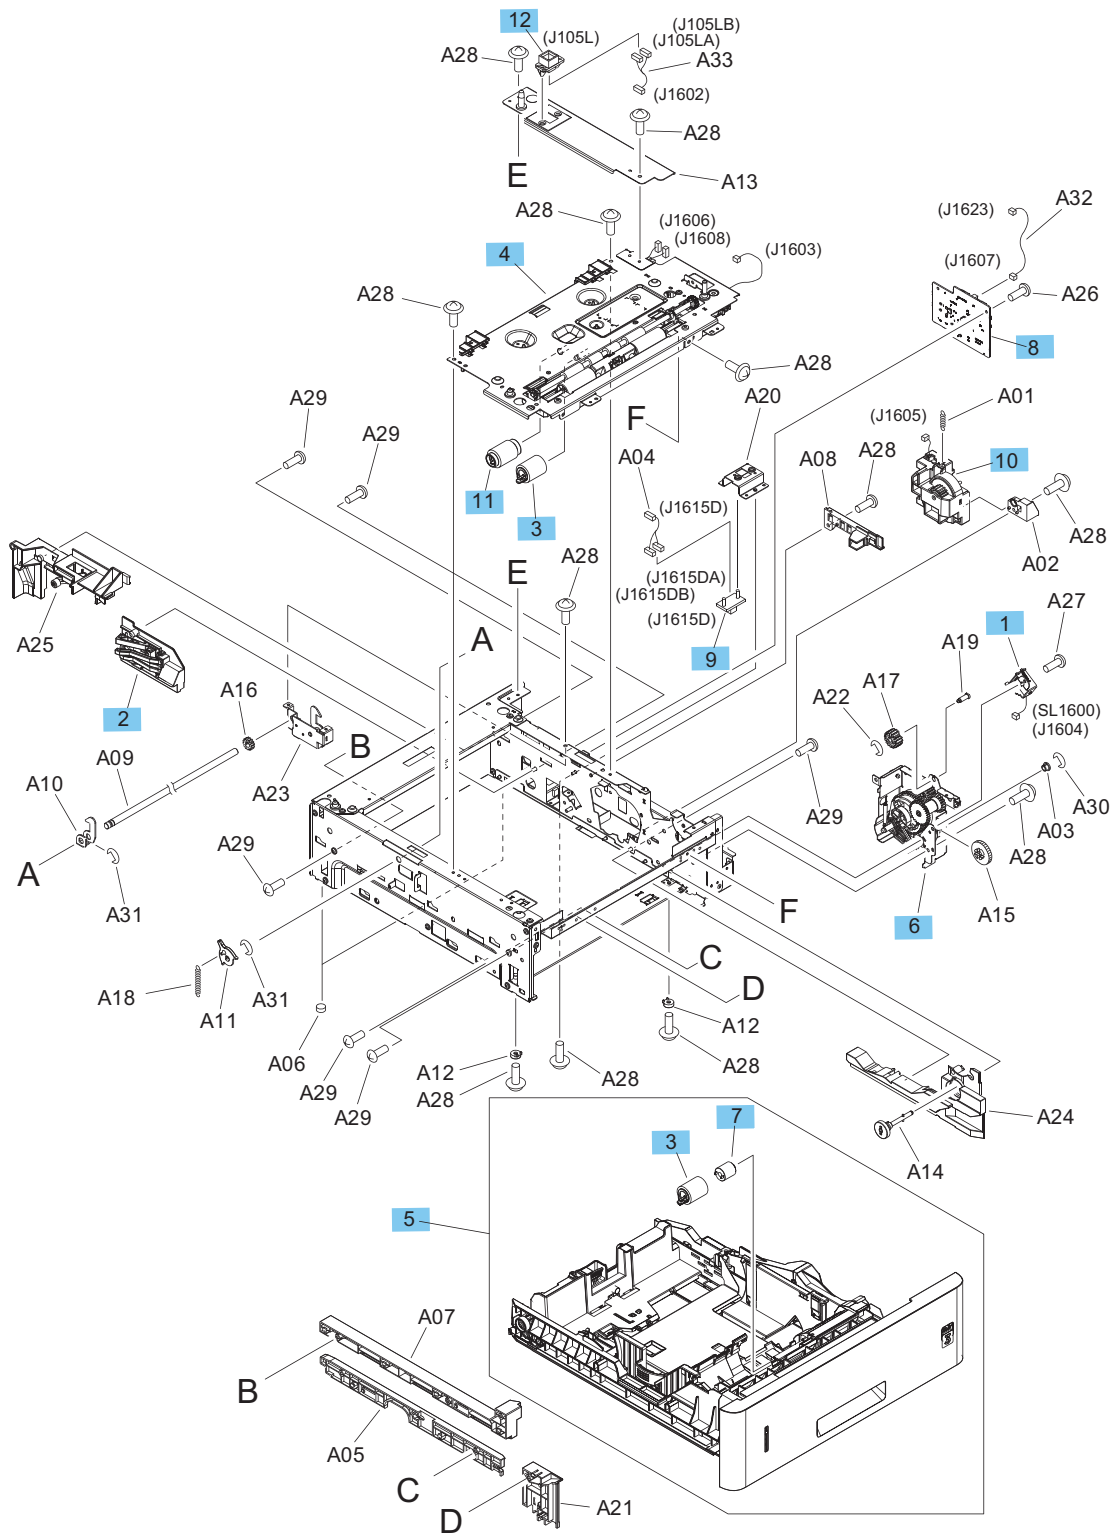

500-sheet feeder main body

Figure 2-12 500-sheet feeder main body

Table 2-14 500-sheet feeder covers

Ref	Description	Part number	Qty
1	Solenoid (500-sheet feeder)	RL2-1410-000CN	1
2	Size detect assembly (500-sheet feeder)	RM1-4525-000CN	1
3	Roller, paper feed (500-sheet feeder; part of Tray 2-6 roller kit)	E6B67-67905	2
4	Top plate front assembly (500-sheet feeder)	RM2-6280-000CN	1
5	Cassette (500-sheet feeder)	RM2-6275-000CN	1
6	Pickup drive side plate assembly (500-sheet feeder)	RM1-8441-000CN	1
7	Torque limiter kit (500-sheet feeder)	E6B67-67926	1
8	PCA (500-sheet feeder)	RM2-7646-000CN	1
9	Connector, drawer, 6P (500-sheet feeder)	VS1-7500-006CN	1
10	Lifter drive assembly (500-sheet feeder)	RM2-6278-000CN	1
11	Roller, paper pickup (500-sheet feeder; part of Tray 2-6 roller kit)	E6B67-67905	1
12	Connector, drawer, 6P (500-sheet feeder)	VS1-7500-006CN	1