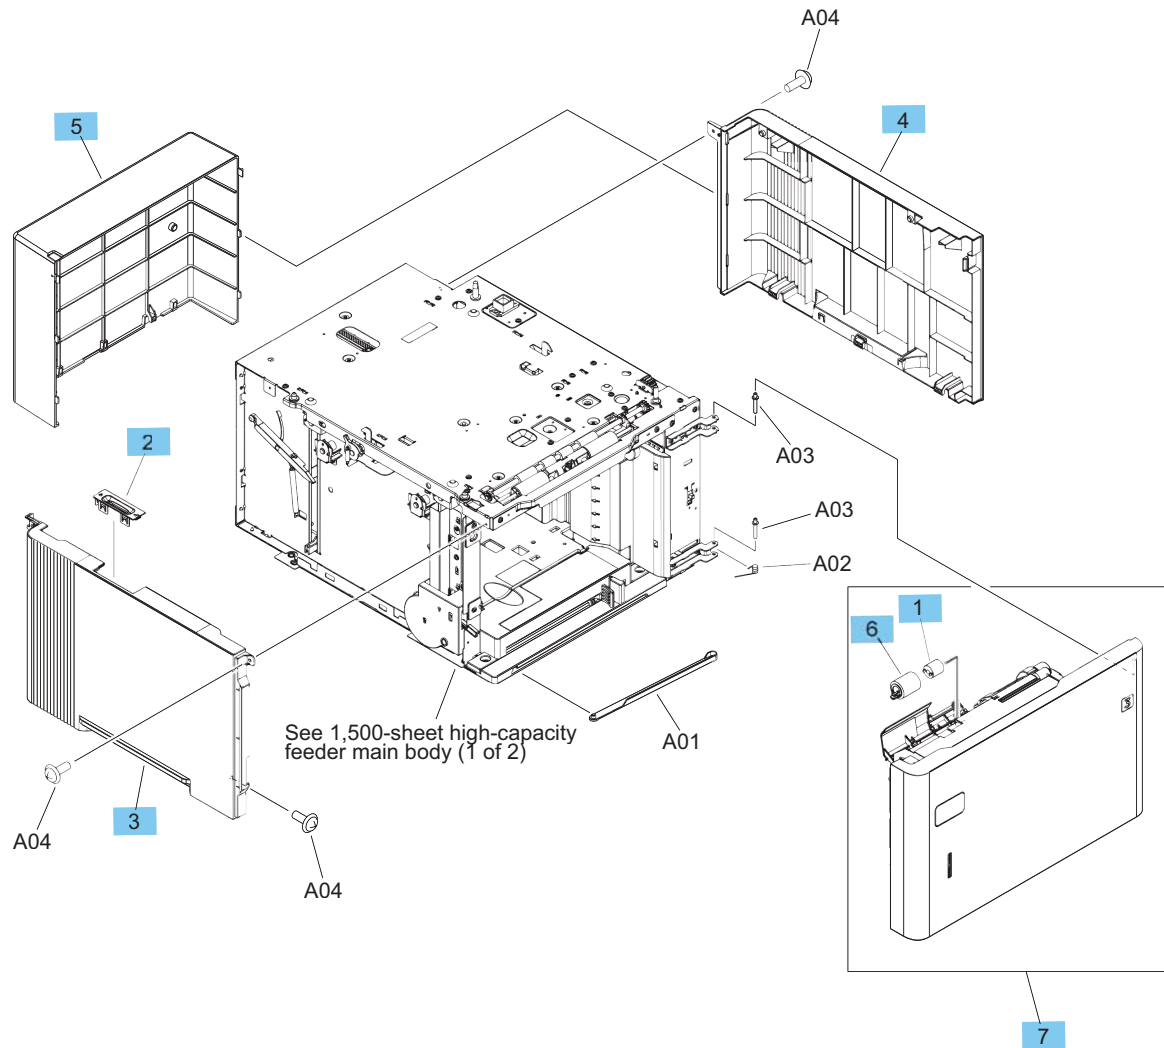

# 1,500-sheet feeder

## 1,500-sheet feeder covers and panels

Figure 2-13 1,500-sheet feeder covers and panels

**Table 2-15 1,500-sheet feeder covers and panels**

<b>Ref</b>	<b>Description</b>	<b>Part number</b>	<b>Qty</b>
1	Torque limiter kit(1,500-sheet feeder)	E6B67-67926	1
2	Cover, lock (1,500-sheet feeder)	RC4-5900-000CN	1
3	Cover, left (1,500-sheet feeder)	RC4-5980-000CN	1
4	Cover, right (1,500-sheet feeder)	RC4-5981-000CN	1
5	Cover, rear (1,500-sheet feeder)	RC4-5989-000CN	1
6	Roller, paper feed (1,500-sheet feeder; part of Tray 2-6 roller kit)	E6B67-67905	1
7	Door, front (1,500-sheet feeder)	RM2-6037-000CN	1