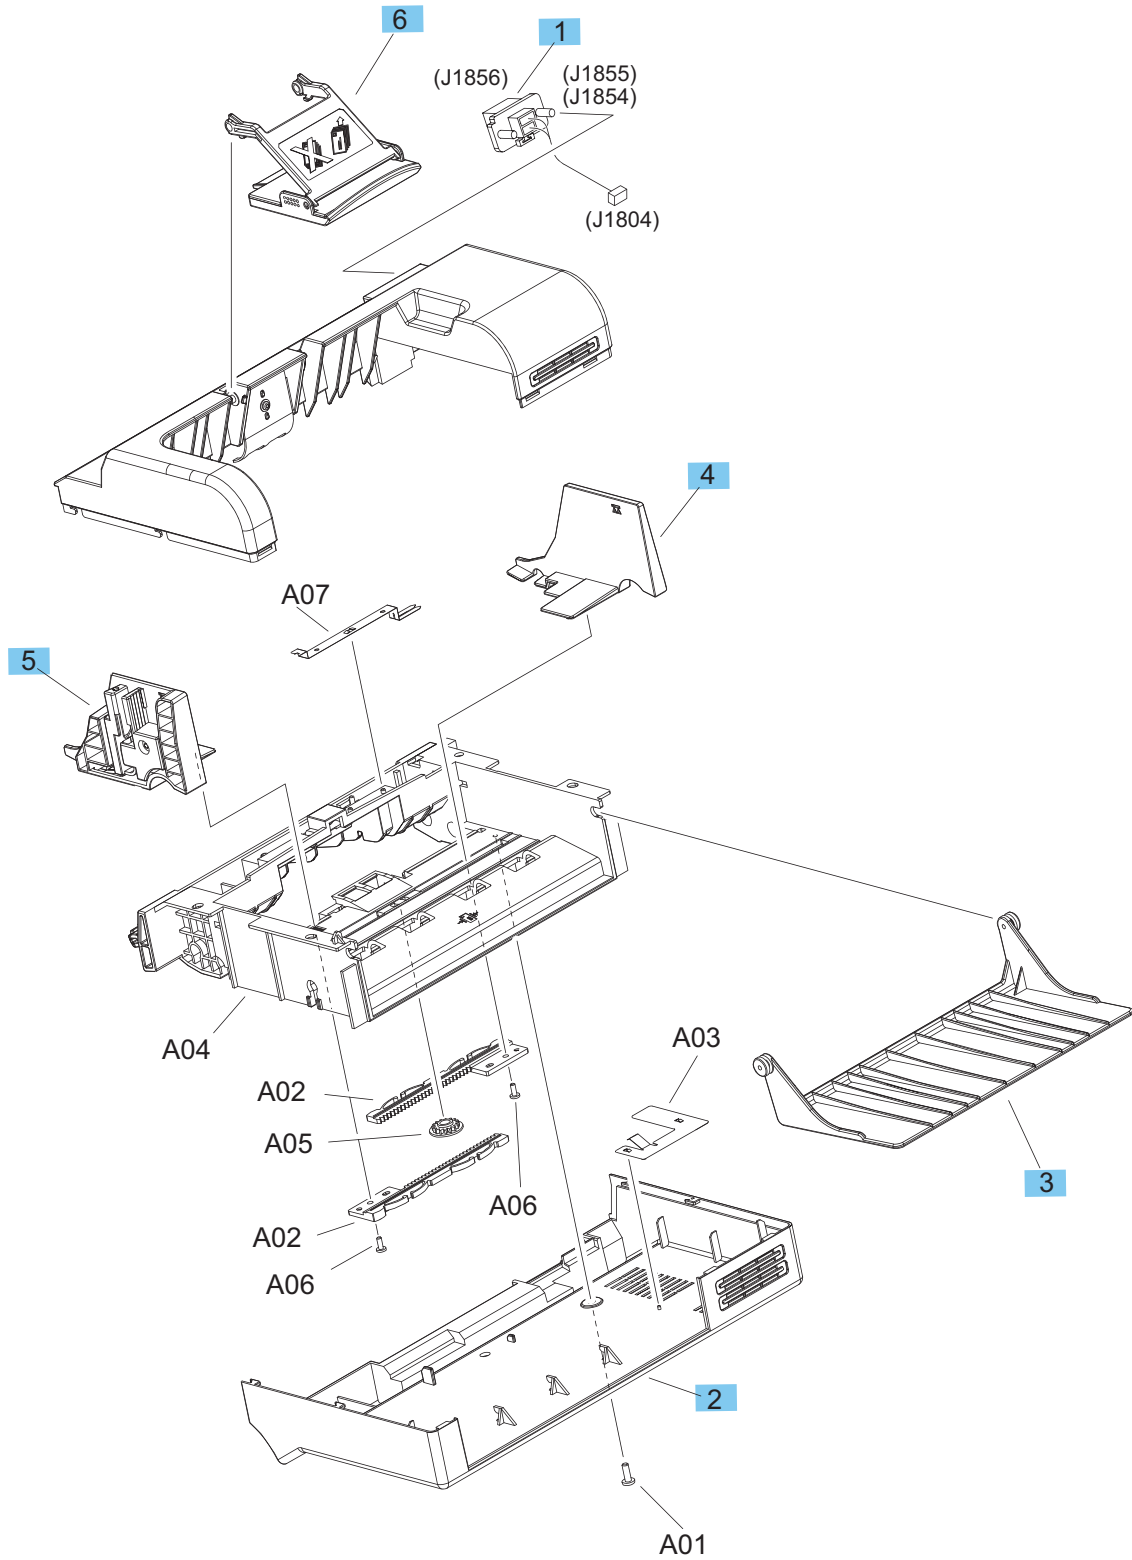

# Envelope feeder

## Envelope feeder covers and panels

Figure 2-8 Envelope feeder covers and panels

**Table 2-10 Envelope feeder covers and panels**

<b>Ref</b>	<b>Description</b>	<b>Part number</b>	<b>Qty</b>
1	Cable, interface (envelope feeder)	RM1-9032-000CN	1
2	Cover, lower (envelope feeder)	RC4-6890-000CN	1
3	Tray, extension (envelope feeder)	RC4-6891-000CN	1
4	Guide, width limit, right (envelope feeder)	RC4-6107-000CN	1
5	Paper side end assembly (envelope feeder)	RM2-6171-000CN	1
6	Weight assembly (envelope feeder)	RM2-6728-000CN	1