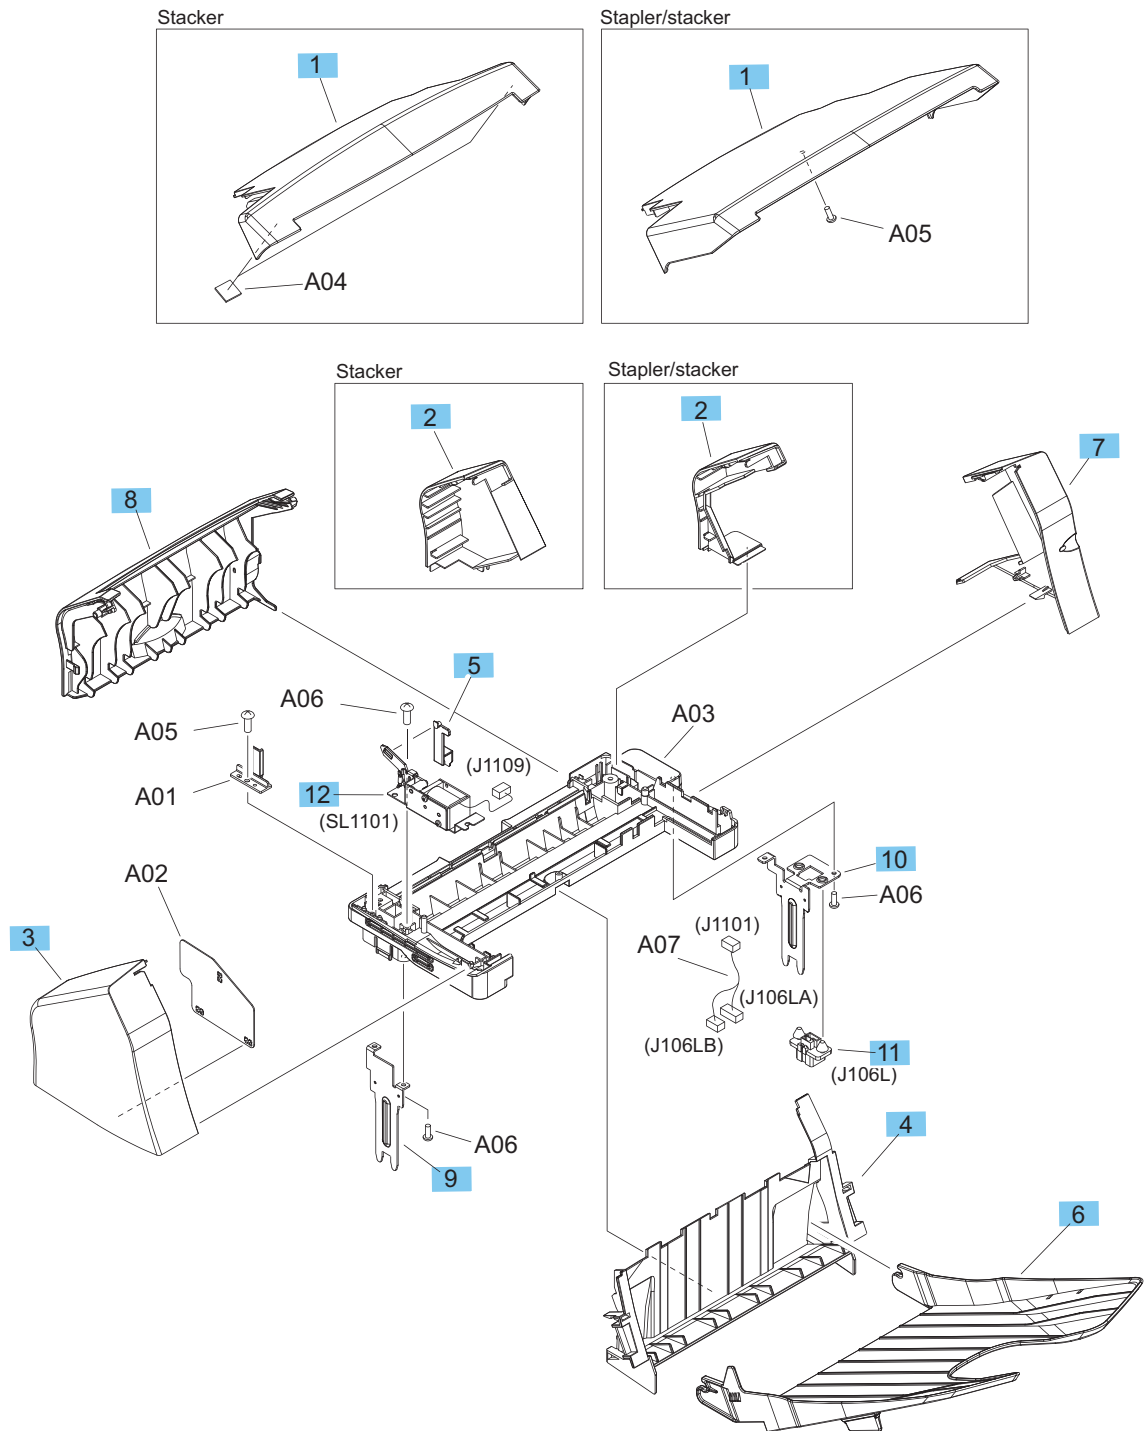

Stacker and stapler/stacker

Stacker and stapler/stacker covers and panels

Figure 2-20 Stacker and stapler/stacker covers and panels

Table 2-22 Stacker and stapler/stacker covers and panels

Ref	Description	Part number	Qty
1	Cover, top (stapler/stacker)	RC4-6162-000CN	1
1	Cover, top (stacker)	RC4-6180-000CN	1
2	Cover, right rear (stapler/stacker)	RC4-6161-000CN	1
2	Cover, right rear (stacker)	RC4-6181-000CN	1
3	Cover, left (stacker and stapler/stacker)	RC4-6158-000CN	1
4	Cover, front (stacker and stapler/stacker)	RL2-1334-000CN	1
5	Lever, IN flapper link (stacker and stapler/stacker)	RL1-2232-000CN	1
6	Tray assembly (stacker and stapler/stacker)	RM2-6199-000CN	1
7	Cover, right front (stacker and stapler/stacker)	RM2-6200-000CN	1
8	Cover, rear (stacker and stapler/stacker)	RM2-6201-000CN	1
9	Joint, left (stacker and stapler/stacker)	RL1-1703-000CN	1
10	Joint, right (stacker and stapler/stacker)	RL1-1704-000CN	1
11	Connector, 8P (stacker and stapler/stacker)	VS1-7500-008CN	1
12	Solenoid assembly, IN (stacker and stapler/stacker)	RM1-5270-000CN	1