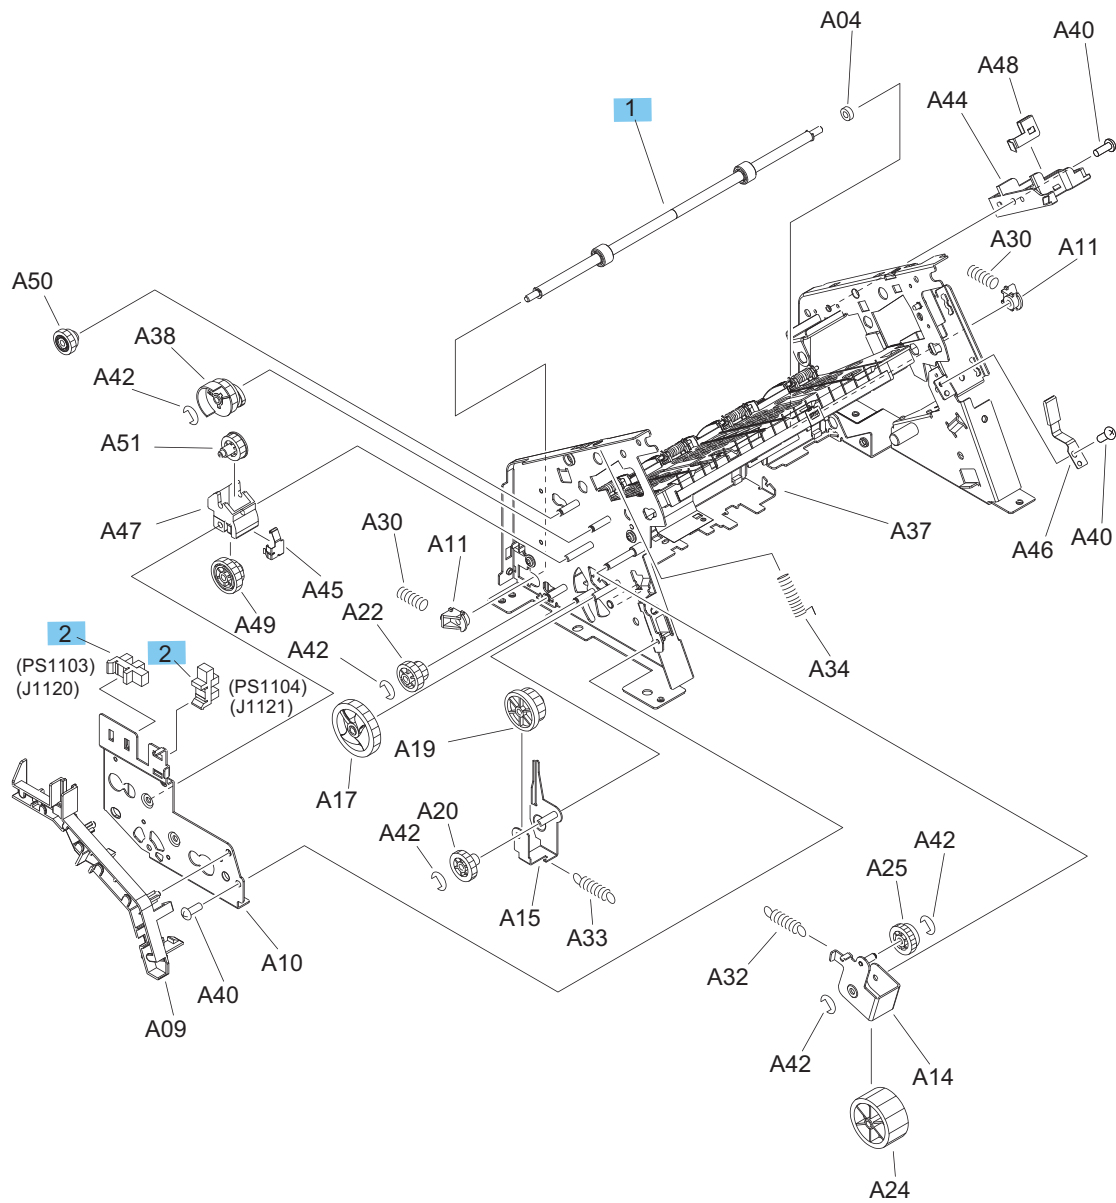

## Stapler/stacker middle assembly (2 of 2)

Figure 2-24 Stapler/stacker middle assembly (2 of 2)

**Table 2-26 Stapler/stacker middle assembly (2 of 2)**

<b>Ref</b>	<b>Description</b>	<b>Part number</b>	<b>Qty</b>
1	Paper feed roller assembly (stapler/stacker)	RM1-0253-020CN	1
2	Photo interrupter(stapler/stacker)	WG8-5645-000CN	2