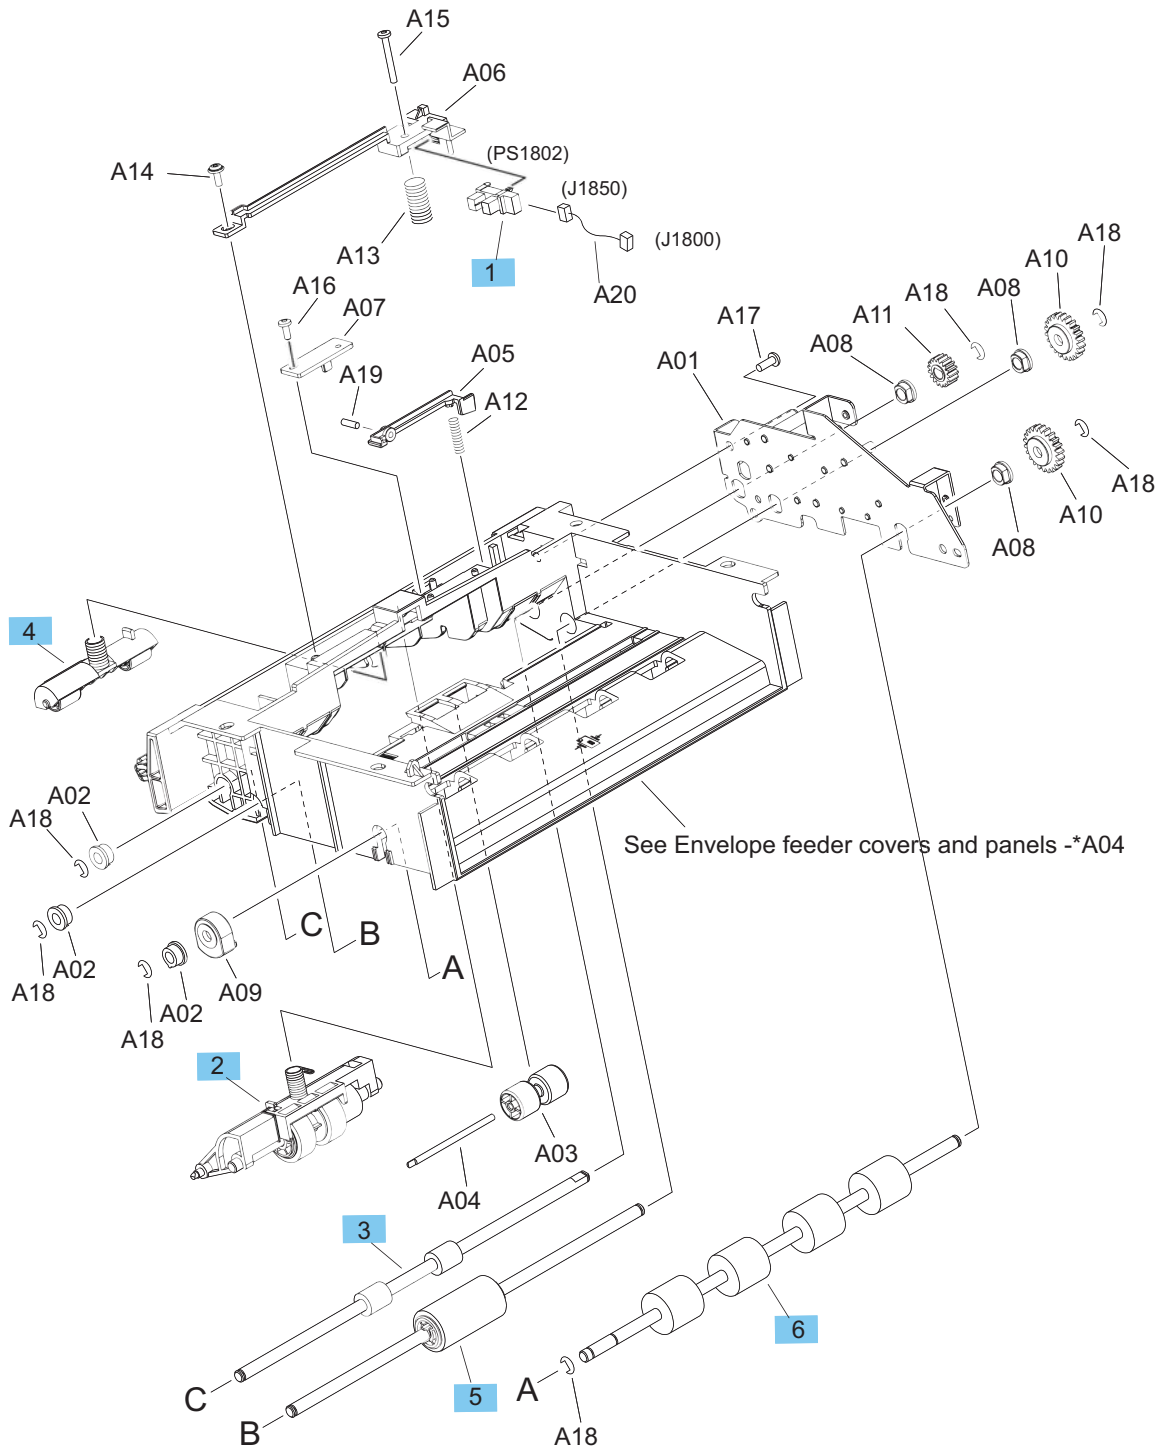

# Envelope feeder internal components (1 of 2)

Figure 2-9 Envelope feeder internal components (1 of 2)

**Table 2-11 Envelope feeder internal components (1 of 2)**

<b>Ref</b>	<b>Description</b>	<b>Part number</b>	<b>Qty</b>
1	IC, photo interrupter (envelope feeder)	WG8-5624-000CN	1
2	Roller, separation (envelope feeder)	RM1-5224-000CN	1
3	Roller, paper feed (envelope feeder)	RC2-5701-000CN	1
4	Roller, paper feed assembly (envelope feeder)	RM1-5223-000CN	1
5	Roller, paper pickup assembly (envelope feeder)	RM1-5221-000CN	1
6	Roller, paper pickup (envelope feeder)	RC2-5700-000CN	1