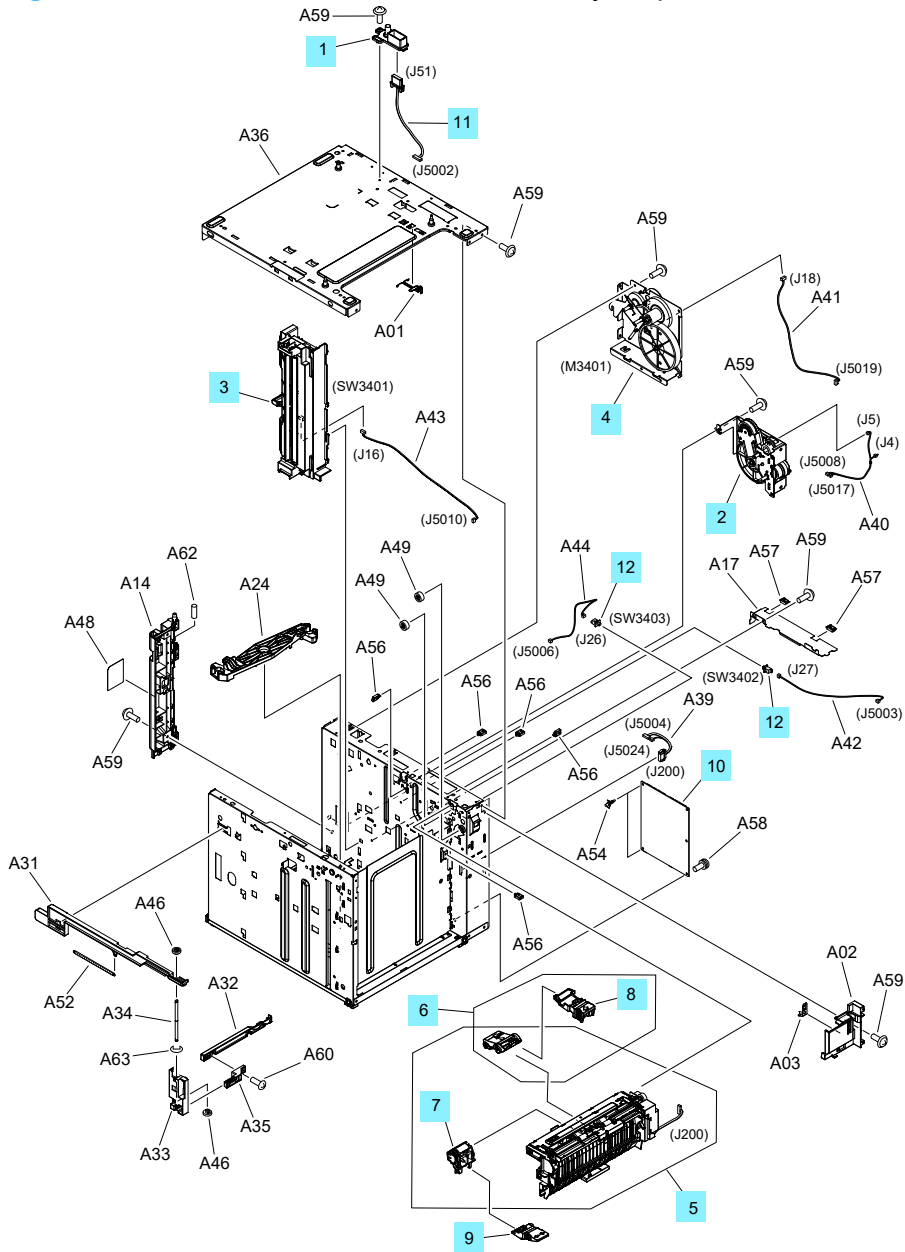

2,100 Sheet feeder stand (HCI) main body components (M607, M608, M609)

Figure 2-30 2,100 Sheet feeder stand (HCI) main body components (M607, M608, M609)

Table 2-33 2,100 Sheet feeder stand (HCI) main body components (M607, M608, M609)

Ref	Description	Part number	Qty
1	Holder, Drawer Connector	RC4-8914-000CN	1
2	Feeder Drive Assy	RM2-0875-000CN	1
3	Size Lever Assy (SW3401)	RM2-1162-000CN	1
4	Lifter Drive Assy (M3401)	RM2-1162-000CN	1
5	Paper Pickup Assy	RM2-1169-000CN	1
6	Tray 2-x Roller Kit	J8J70-67904	1
7	Tray 2-x Roller Kit	J8J70-67904	1
8	Tool, Exchange Pickup Roller	RC5-3827-000CN	1
9	Tool Exchange Roller	RC5-3828-000CN	1
10	HCI Controller PCA Assy	RM2-8917-000CN	1
11	Option Cable Assy	RM2-9287-000CN	1
12	Switch, Push (SW3403)	WC2-5803-000CN	2