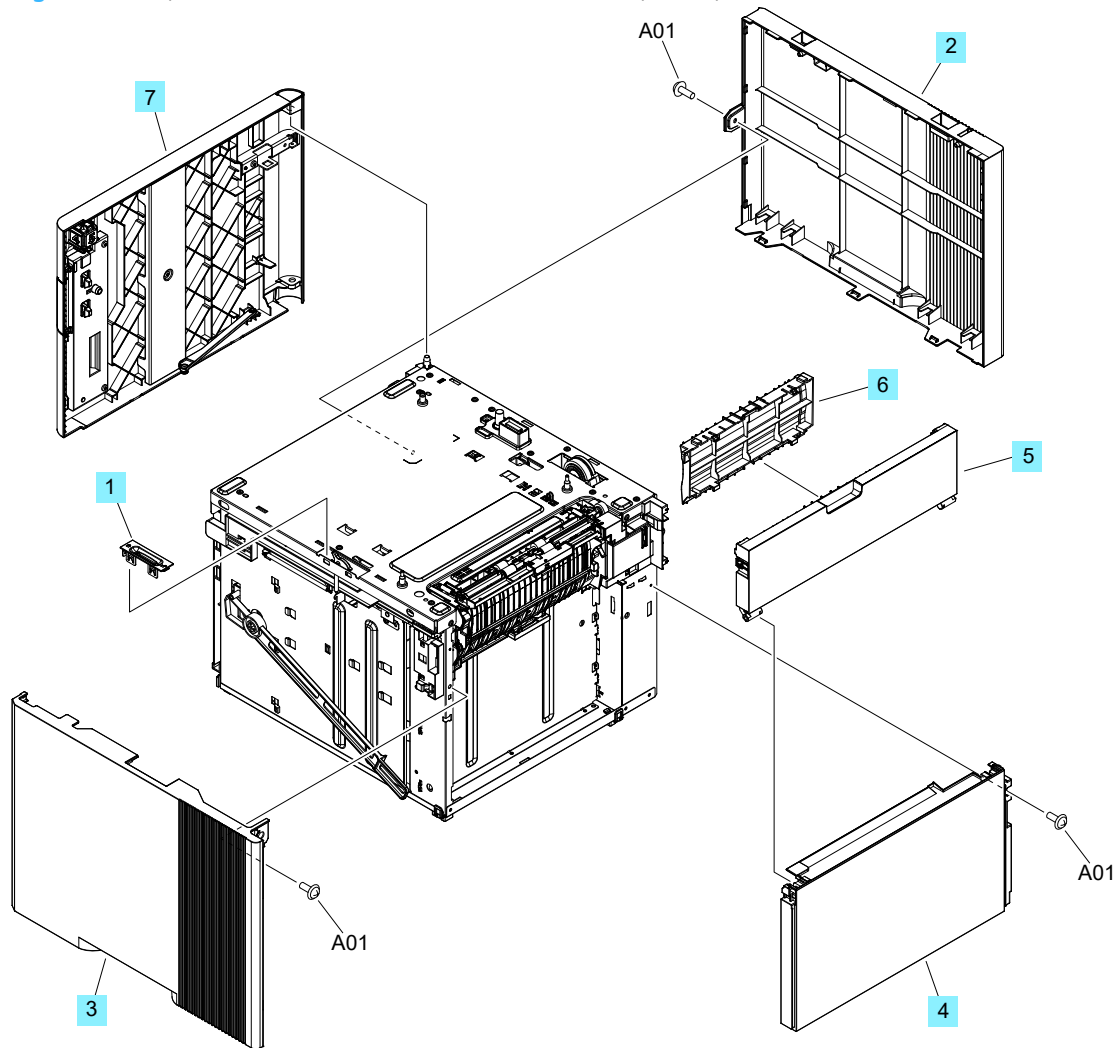

Parts and diagrams: 2,100 Sheet feeder stand (HCI) (M607, M608, M609)

2,100 Sheet feeder stand (HCI) covers (M607, M608, M609)

Figure 2-29 2,100 Sheet feeder stand (HCI) covers (M607, M608, M609)

Table 2-32 2,100 Sheet feeder stand (HCI) covers (M607, M608, M609)

Ref	Description	Part number	Qty
1	Cover, Lock	RC4-8592-000CN	1
2	Cover, Left	RC4-9830-000CN	1
3	Cover, Right	RC4-9831-000CN	1
4	Cover, Rear	RC4-9833-000CN	1
5	Door, Rear	RC4-8595-000CN	1
6	Guide, Paper	RC4-8596-000CN	1
7	Front Door Assy	RM2-1150-000CN	1