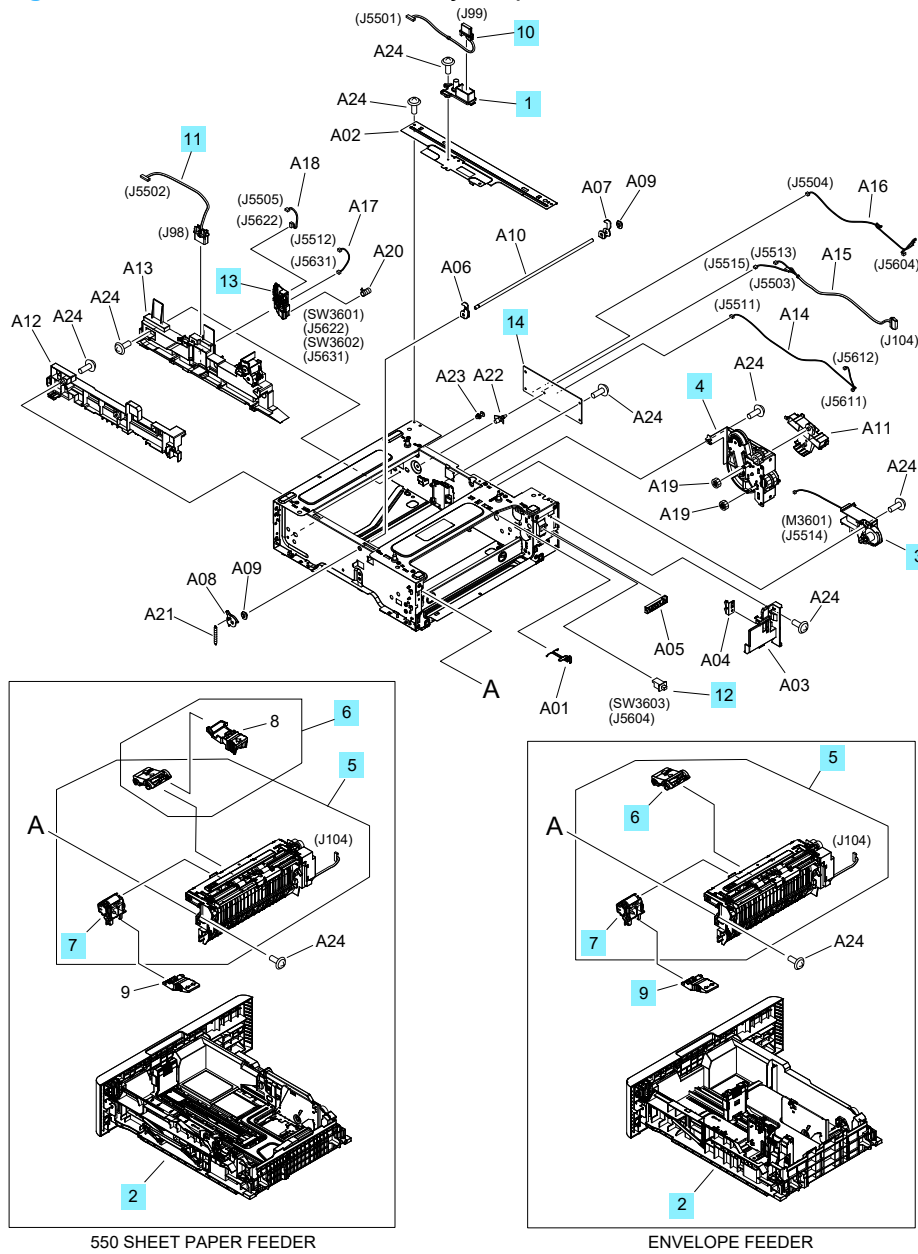

550 Sheet Feeder main body components (M607, M608, M609)

Figure 2-16 550 Sheet Feeder main body components (M607, M608, M609)

Table 2-19 550 Sheet Feeder main body components (M607, M608, M609)

Ref	Description	Part number	Qty
1	Holder, Drawer connector	RC4-8914-000CN	1
2	Cassette Assy	RM2-0866-000CN	1
3	Lifter Drive Assy (M3601)	RM2-0874-000CN	1
4	Feeder Drive Assy	RM2-0875-000CN	1
5	Paper Pickup Assy	RM2-0878-000CN	1
6	Tray 2-x Roller Kit	J8J70-67904	1
7	Tray 2-x Roller Kit	J8J70-67904	1
10	Option Cable Assy	RM2-8868-000CN	1
11	Option Cable Assy	RM2-8869-000CN	1
12	Switch, Push (SW3603)	WC2-5803-000CN	1
13	Size Sensor (SW3601/SW3602)	RM2-1255-000CN	1
14	Feeder Controller PCA Assy	RM2-8867-000CN	1