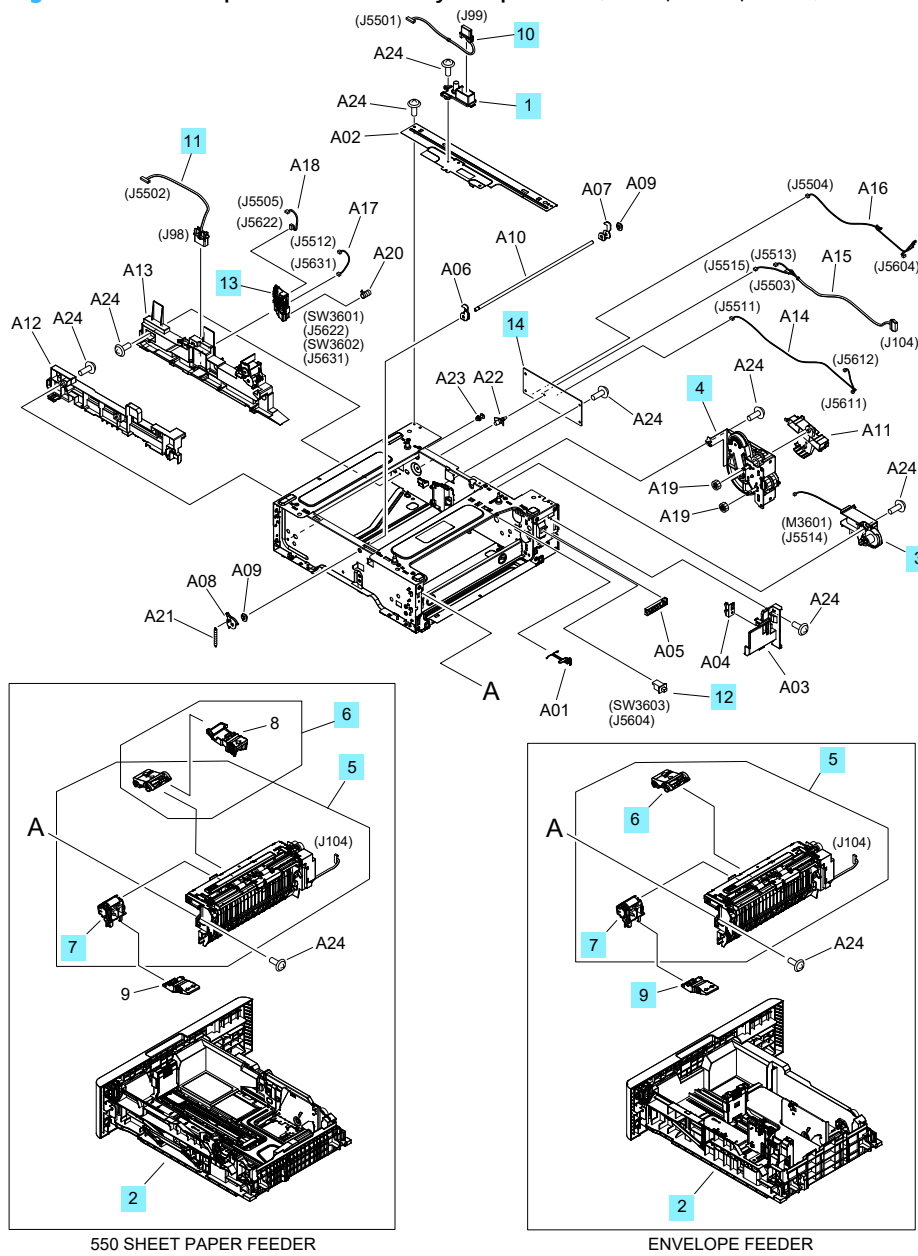

Envelope feeder main body components (M607, M608, M609)

Figure 2-20 Envelope feeder main body components (M607, M608, M609)

Table 2-23 Envelope feeder main body components (M607, M608, M609)

Ref	Description	Part number	Qty
1	Holder, Drawer Connector	RC4-8914-000CN	1
2	Cassette Assy	RM2-1128-000CN	1
3	Lifter Drive Assy (M3601)	RM2-0874-000CN	1
4	Feeder Drive Assy	RM2-0875-000CN	1
5	Paper Pickup Assy	RM2-1132-000CN	1
6	Envelope Feeder Roller Kit	J8J90-67902	1
7	Envelope Feeder Roller Kit	J8J90-67902	1
10	Option Cable Assy	RM2-8868-000CN	1
11	Option Cable Assy	RM2-8869-000CN	1
12	Switch, Push (SW3603)	WC2-5803-000CN	1
13	Size Detect Assy (SW3601/SW302)	RM2-1255-000CN	1
14	Feeder Controller PCA Assy	RM2-8885-000CN	1