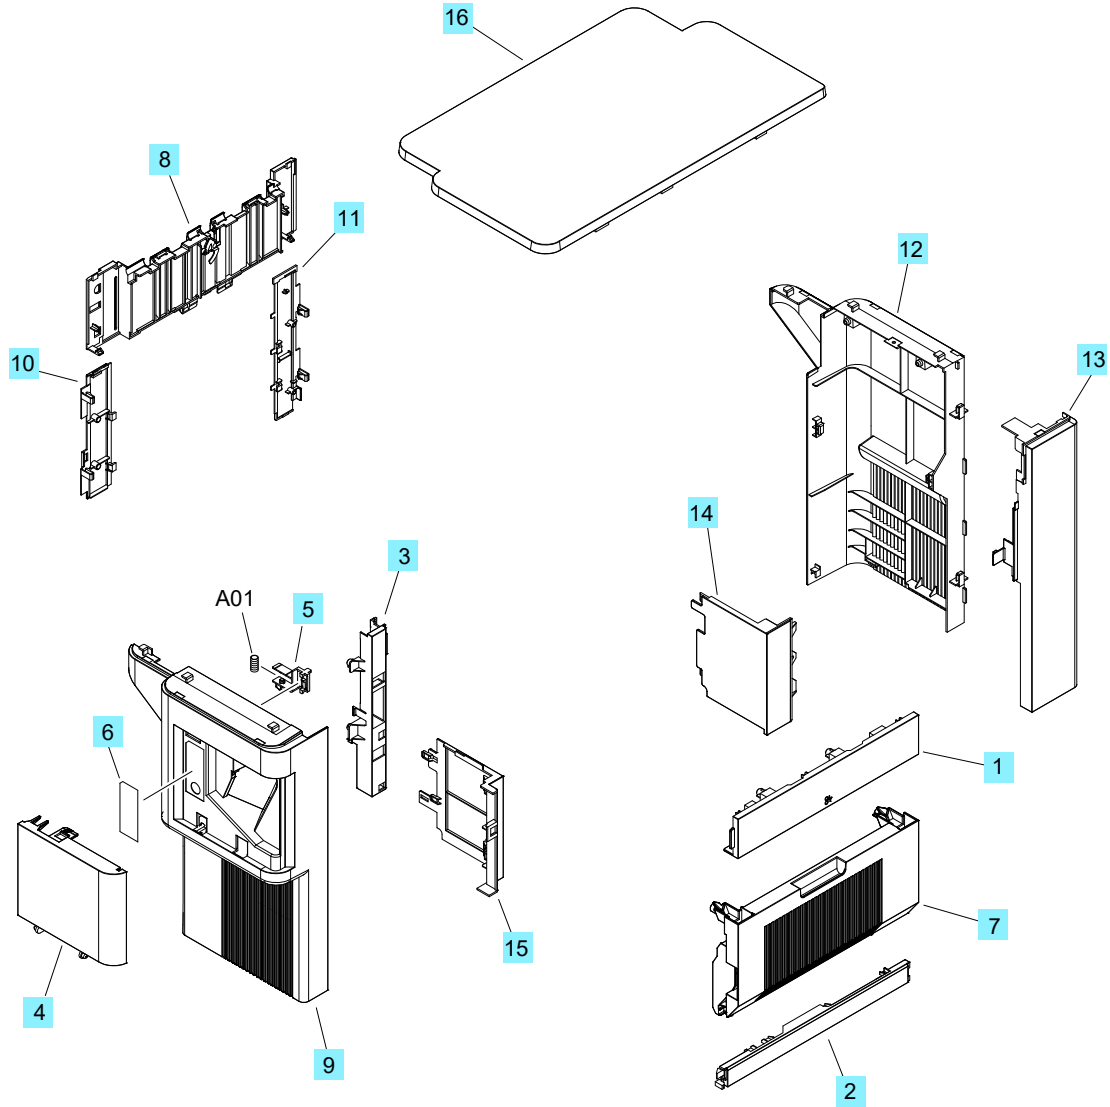

Parts and diagrams: Stapler stacker/Multi Bin Mailbox (M607, M608, M609)

Stapler stacker/Multi Bin Mailbox covers (M607, M608, M609)

Figure 2-31 Stapler stacker/Multi Bin Mailbox covers (M607, M608, M609)

Table 2-34 Stapler stacker/Multi Bin Mailbox covers (M607, M608, M609)

Ref	Description	Part number	Qty
1	Cover, Right Upper	RC4-9438-000CN	1
2	Cover, Right Lower	RC4-9439-000CN	1
3	Cover, Stapler Rear	RC4-9446-000CN	1
4	Door, Staple	RC4-9575-000CN	1
5	Arm, Staple Door Lock	RC4-9576-000CN	1
6	Label, Staple Exchange OPE	RU7-8831-000CN	1
7	Right Door Assy	RM2-1038-000CN	1
8	Stacking Wall Assy	RM2-1057-000CN	1
9	Cover, Staple	RC4-9574-000CN	1
10	Cover, Right Front	RC4-9674-000CN	1
11	Cover, Left Front	RC4-9675-000CN	1
12	Cover, Left	RC4-9440-000CN	1
13	Cover, Corner Left	RC4-9442-000CN	1
14	Cover, Inner Left	RC4-9443-000CN	1
15	Cover, Inner Right	RC4-9444-000CN	1
16	Cover, Upper	RL2-1827-000CN	1