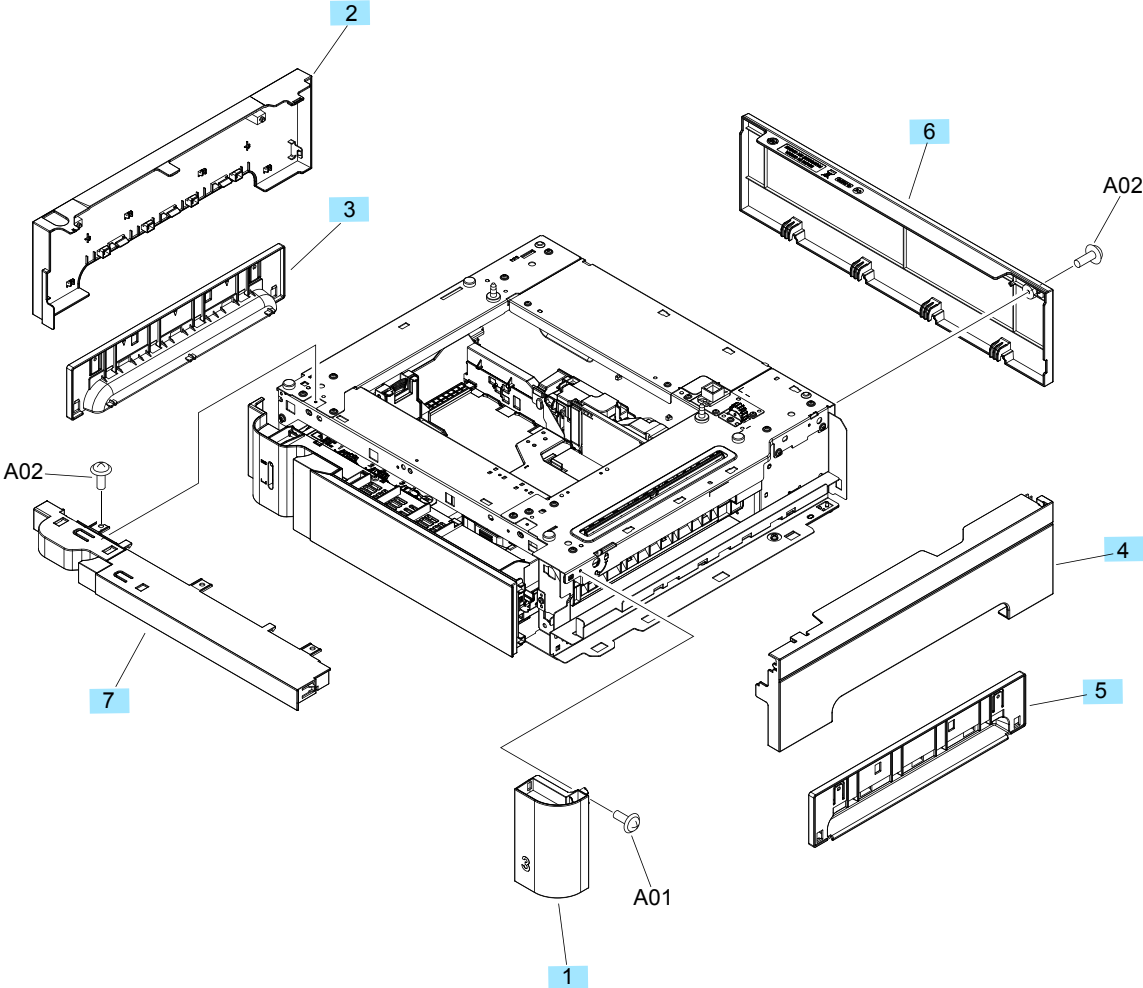

1x500-sheet paper feeder

1x500-sheet paper feeder covers

Figure 2-14 500-sheet paper feeder covers

Table 2-20 1x500-sheet paper feeder covers

Ref	Description	Part number	Qty
1	Cover, right front (1x500-sheet paper feeder)	RC4-1638-000CN	1
2	Cover, left (1x500-sheet paper feeder)	RC4-1966-000CN	1
3	Cover, handle, left (1x500-sheet paper feeder)	RC4-1967-000CN	1
4	Cover, right (1x500-sheet paper feeder)	RC4-1968-000CN	1
5	Cover, handle, right (1x500-sheet paper feeder)	RC4-1969-000CN	1
6	Cover, rear (1x500-sheet paper feeder)	RC4-1970-000CN	1
7	Assembly, front upper cover (1x500-sheet paper feeder)	RM2-5106-000CN	1