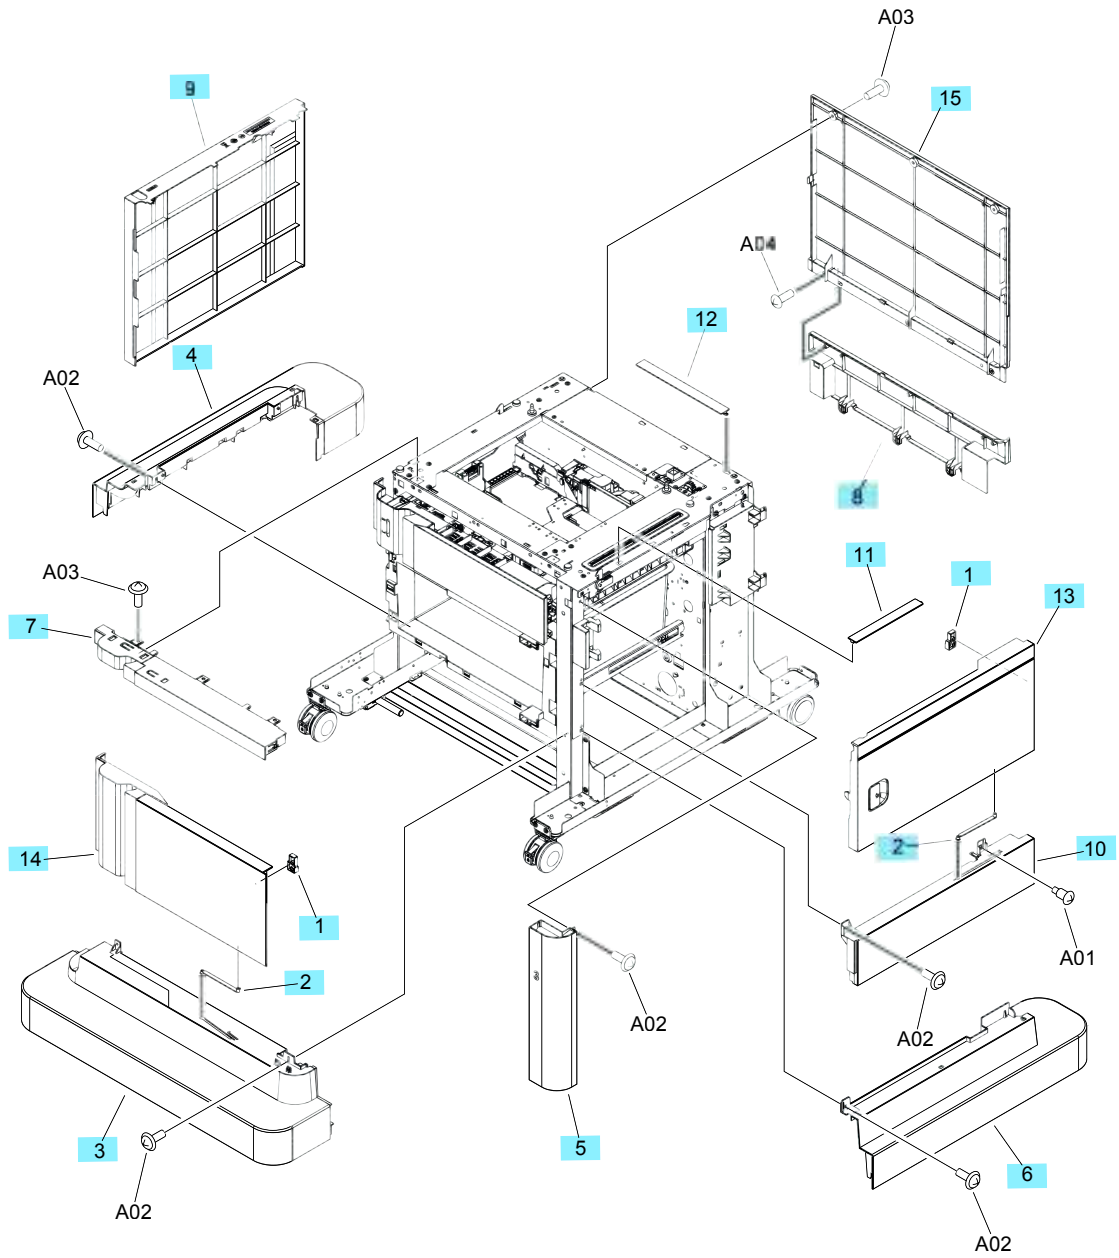

# 1x500-sheet paper feeder with cabinet

## 1x500-sheet paper feeder with cabinet covers

Figure 2-16 1x500-sheet paper feeder with cabinet covers

**Table 2-22 1x500-sheet paper feeder with cabinet covers**

<b>Ref</b>	<b>Description</b>	<b>Part number</b>	<b>Qty</b>
1	Stopper, front door (1x500-sheet paper feeder with cabinet)	RC2-2666-000CN	2
2	Link, door (1x500-sheet paper feeder with cabinet)	RC2-6438-000CN	2
3	Cover, front lower (1x500-sheet paper feeder with cabinet)	RC4-1632-000CN	1
4	Cover, left lower (1x500-sheet paper feeder with cabinet)	RC4-1633-000CN	1
5	Cover, right front (1x500-sheet paper feeder with cabinet)	RC4-1636-000CN	1
6	Cover, right lower (1x500-sheet paper feeder with cabinet)	RC4-1643-000CN	1
7	Assembly, front upper cover (1x500-sheet paper feeder with cabinet)	RM2-5106-000CN	1
8	Cover, rear lower (1x500-sheet paper feeder with cabinet)	RC4-1958-000CN	1
9	Cover, left (1x500-sheet paper feeder with cabinet)	RC4-1959-000CN	1
10	Cover, right center (1x500-sheet paper feeder with cabinet)	RC4-1961-000CN	1
11	Cover, right upper (1x500-sheet paper feeder with cabinet)	RC4-1962-000CN	1
12	Cover, rear upper (1x500-sheet paper feeder with cabinet)	RC4-1964-000CN	1
13	Assembly, right door (1x500-sheet paper feeder with cabinet)	RM2-5104-000CN	1
14	Assembly, stock door (1x500-sheet paper feeder with cabinet)	RM2-5105-000CN	1
15	Cover, rear (1x500-sheet paper feeder with cabinet)	RC4-1957-000CN	1