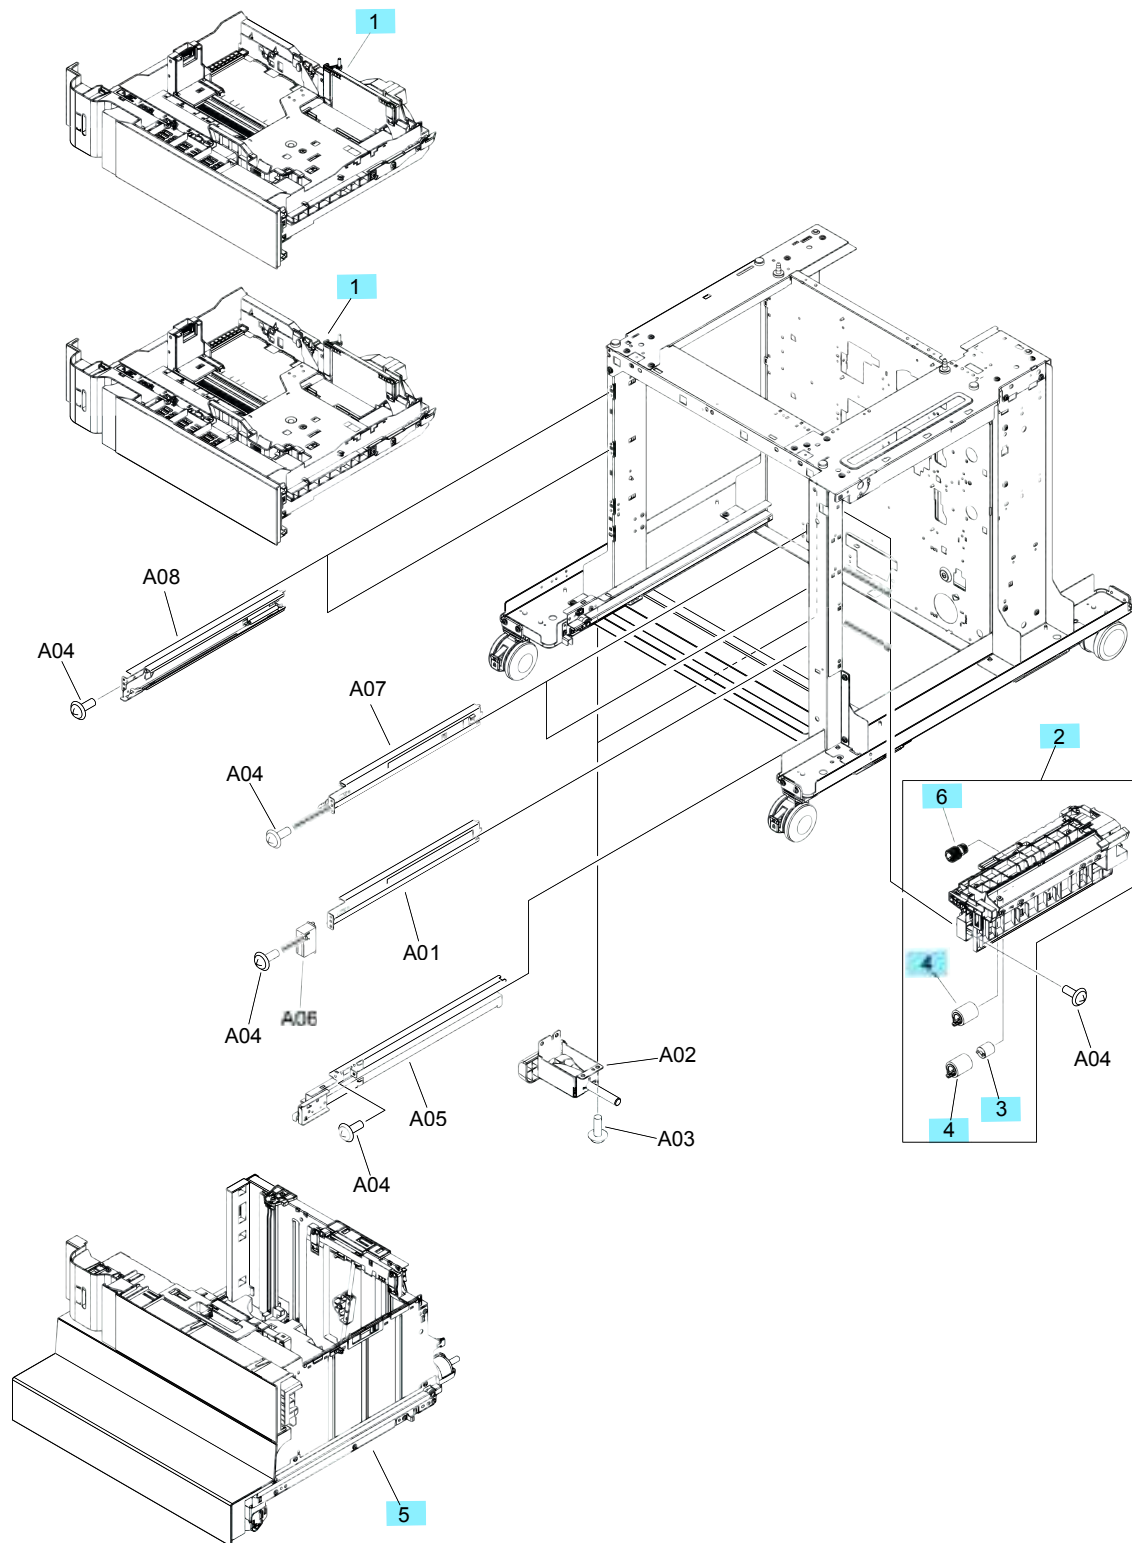

## 2,500-sheet high-capacity paper feeder components (1 of 2)

Figure 2-19 2,500-sheet high-capacity paper feeder components (1 of 2)

**Table 2-25 2,500-sheet high-capacity paper feeder components (1 of 2)**

<b>Ref</b>	<b>Description</b>	<b>Part number</b>	<b>Qty</b>
1	Assembly, cassette (tray) (2,500-sheet high-capacity paper feeder)	RM2-5094-000CN	2
2	Assembly, paper pickup (2,500-sheet high-capacity paper feeder)	RM2-0341-000CN	3
3	Limiters, torque (2,500-sheet high-capacity paper feeder)	RC1-3293-000CN	3
4	Roller, paper feed/separation (2,500-sheet high-capacity paper feeder) (part of Tray 2–5 roller kit)	B3G84-67905	6
5	Assembly, tray (2,500-sheet high-capacity paper feeder)	RM2-5100-000CN	1
6	Roller, paper pickup (2,500-sheet high-capacity paper feeder) (part of Tray 2–5 roller kit)	B3G84-67905	3