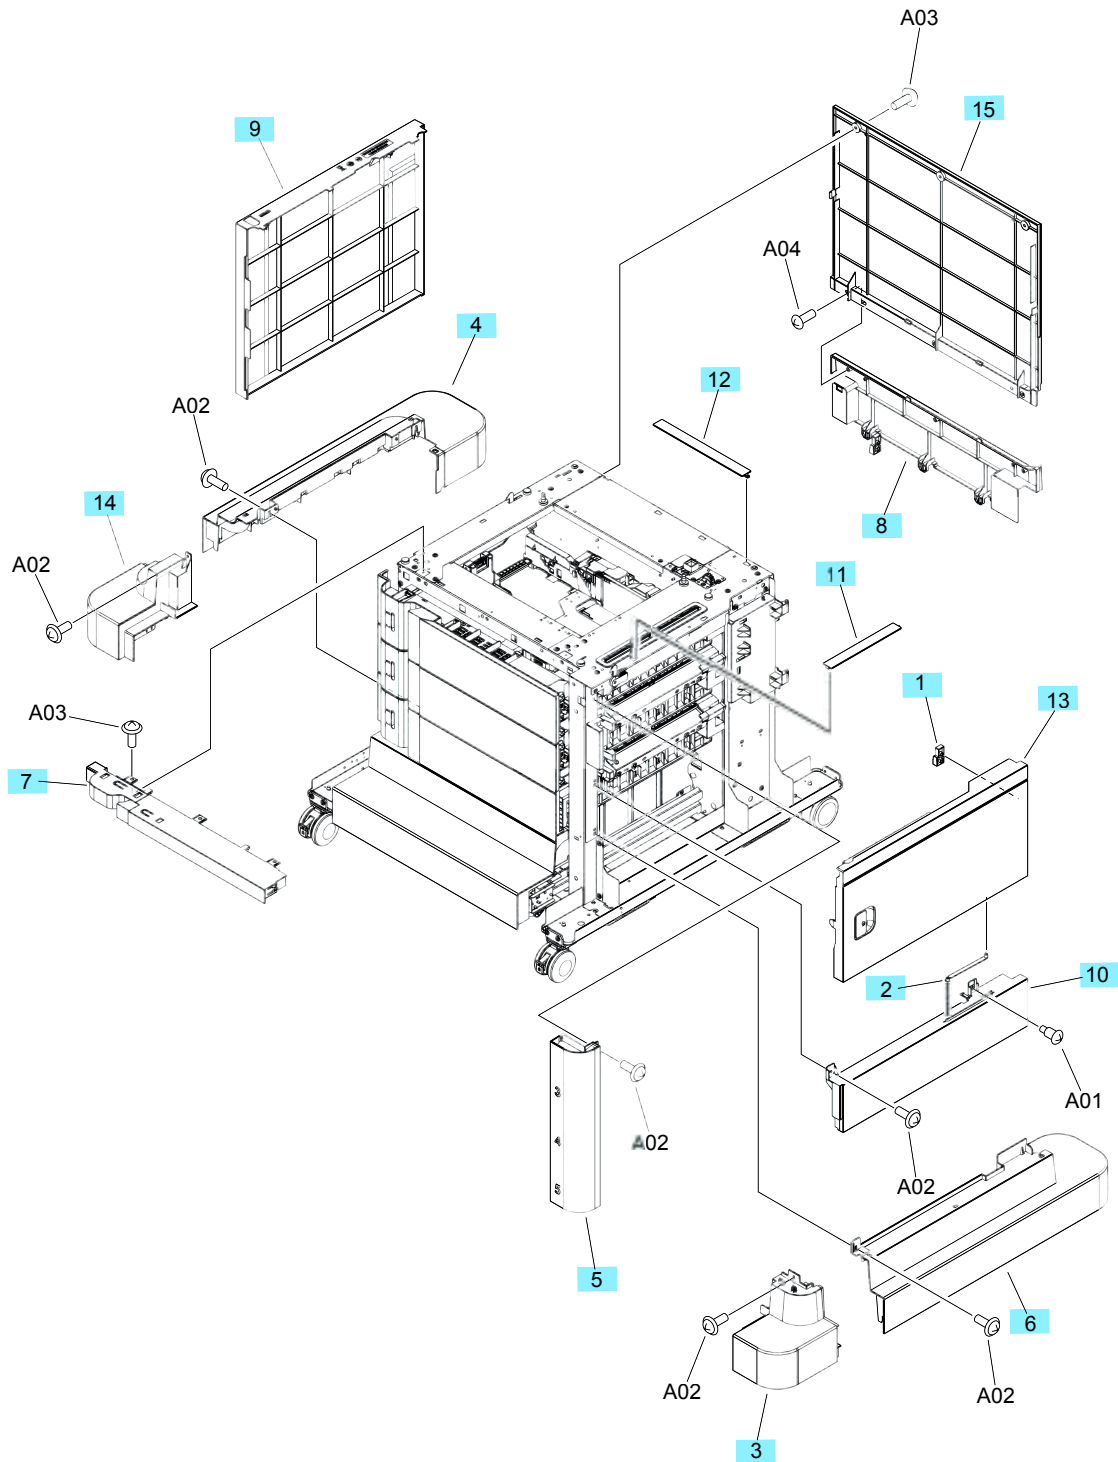

2,500-sheet high-capacity paper feeder

2,500-sheet high-capacity paper feeder covers

Figure 2-18 2,500-sheet high-capacity paper feeder covers

Table 2-24 2,500-sheet high-capacity paper feeder covers

Ref	Description	Part number	Qty
1	Stopper, front door (2,500-sheet high-capacity paper feeder)	RC2-2666-000CN	1
2	Link, door (2,500-sheet high-capacity paper feeder)	RC2-6438-000CN	1
3	Cover, front lower right (2,500-sheet high-capacity paper feeder)	RC4-1639-000CN	1
4	Cover, left lower (2,500-sheet high-capacity paper feeder)	RC4-1633-000CN	1
5	Cover, right front (2,500-sheet high-capacity paper feeder)	RC4-1637-000CN	1
6	Cover, right lower (2,500-sheet high-capacity paper feeder)	RC4-1643-000CN	1
7	Assembly, front upper cover (2,500-sheet high-capacity paper feeder)	RM2-5106-000CN	1
8	Cover, rear lower (2,500-sheet high-capacity paper feeder)	RC4-1958-000CN	1
9	Cover, left (2,500-sheet high-capacity paper feeder)	RC4-1959-000CN	1
10	Cover, right center (2,500-sheet high-capacity paper feeder)	RC4-1961-000CN	1
11	Cover, right upper (2,500-sheet high-capacity paper feeder)	RC4-1962-000CN	1
12	Cover, rear upper (2,500-sheet high-capacity paper feeder)	RC4-1964-000CN	1
13	Assembly, right door (2,500-sheet high-capacity paper feeder)	RM2-5101-000CN	1
14	Cover, front lower left (2,500-sheet high-capacity paper feeder)	RC4-1640-000CN	1
15	Cover, rear (2,500-sheet high-capacity paper feeder)	RC4-1957-000CN	1