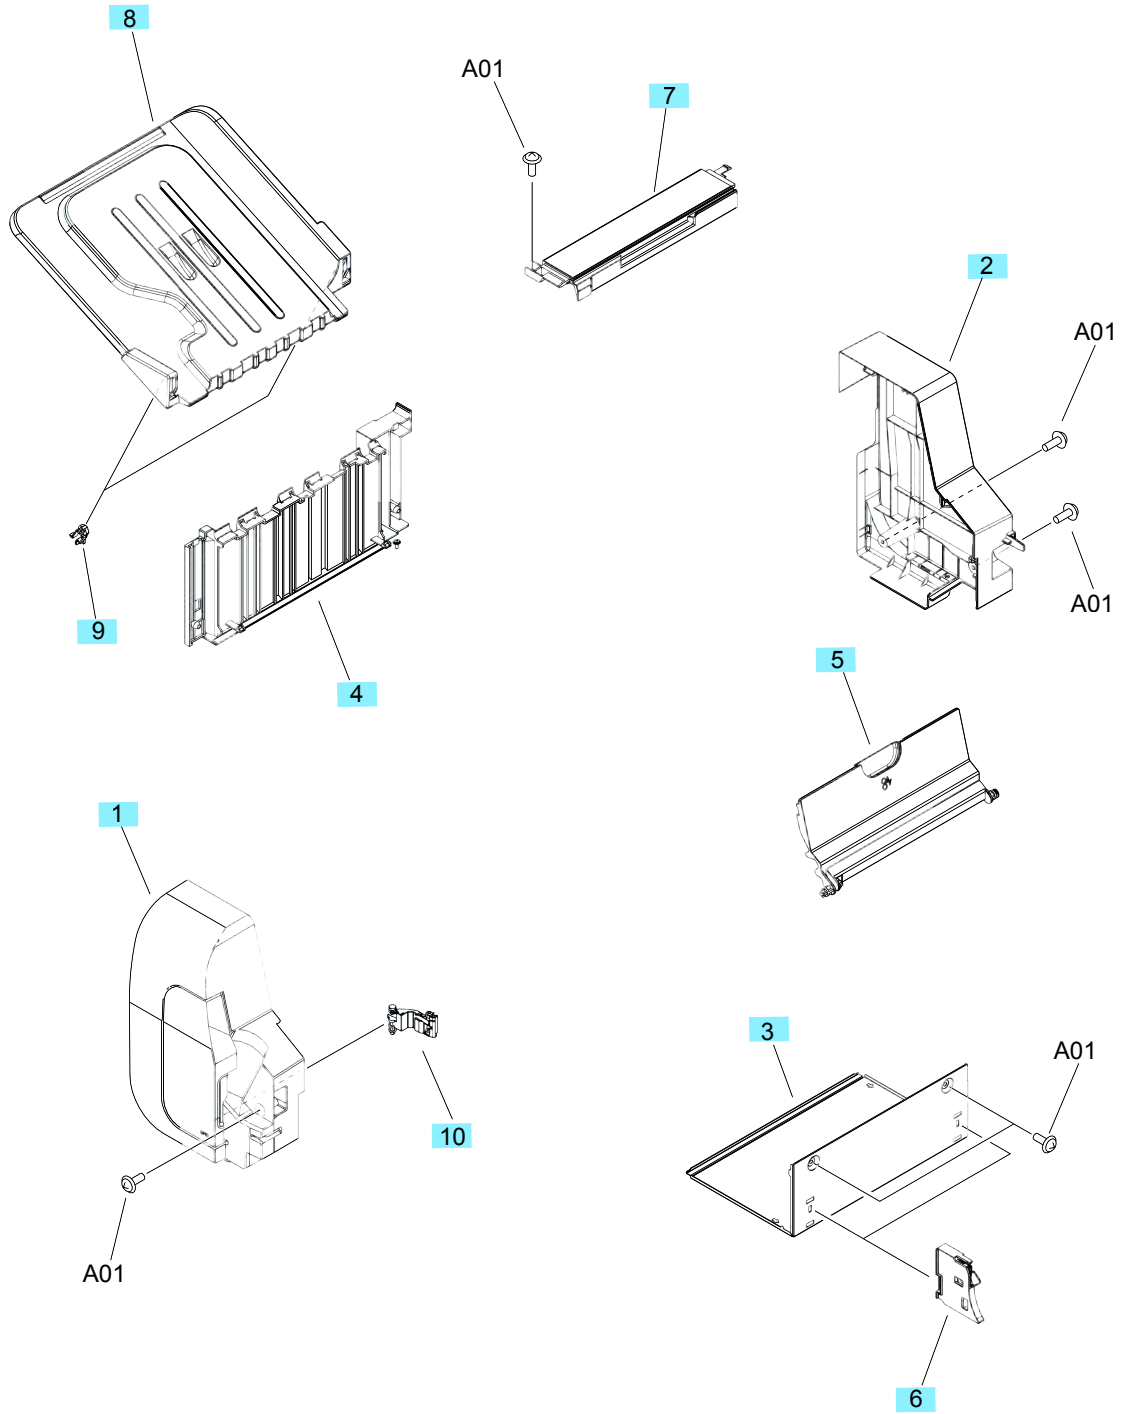

Stapling mailbox

Stapling mailbox covers

Figure 2-21 Stapling mailbox covers

Table 2-27 Stapling mailbox covers

Ref	Description	Part number	Qty
1	Assembly, front cover (stapling mailbox)	RM2-5275-000CN	1
2	Cover, rear (stapling mailbox)	RC4-2039-000CN	1
3	Cover, bottom (stapling mailbox)	RL1-2438-000CN	1
4	Panel, stacking (stapling mailbox)	RL2-0501-000CN	1
5	Door, right (stapling mailbox)	RC4-2037-000CN	1
6	Assembly, lifter guide (stapling mailbox)	RM1-6330-000CN	2
7	Assembly, top cover (stapling mailbox)	RL2-0502-000CN	1
8	Output bin 3 (stapling mailbox)	RM2-5240-000CN	1
9	Stopper, tray (stapling mailbox)	RC2-5576-000CN	2
10	Assembly, interlock lever (stapling mailbox)	RM1-6335-000CN	1