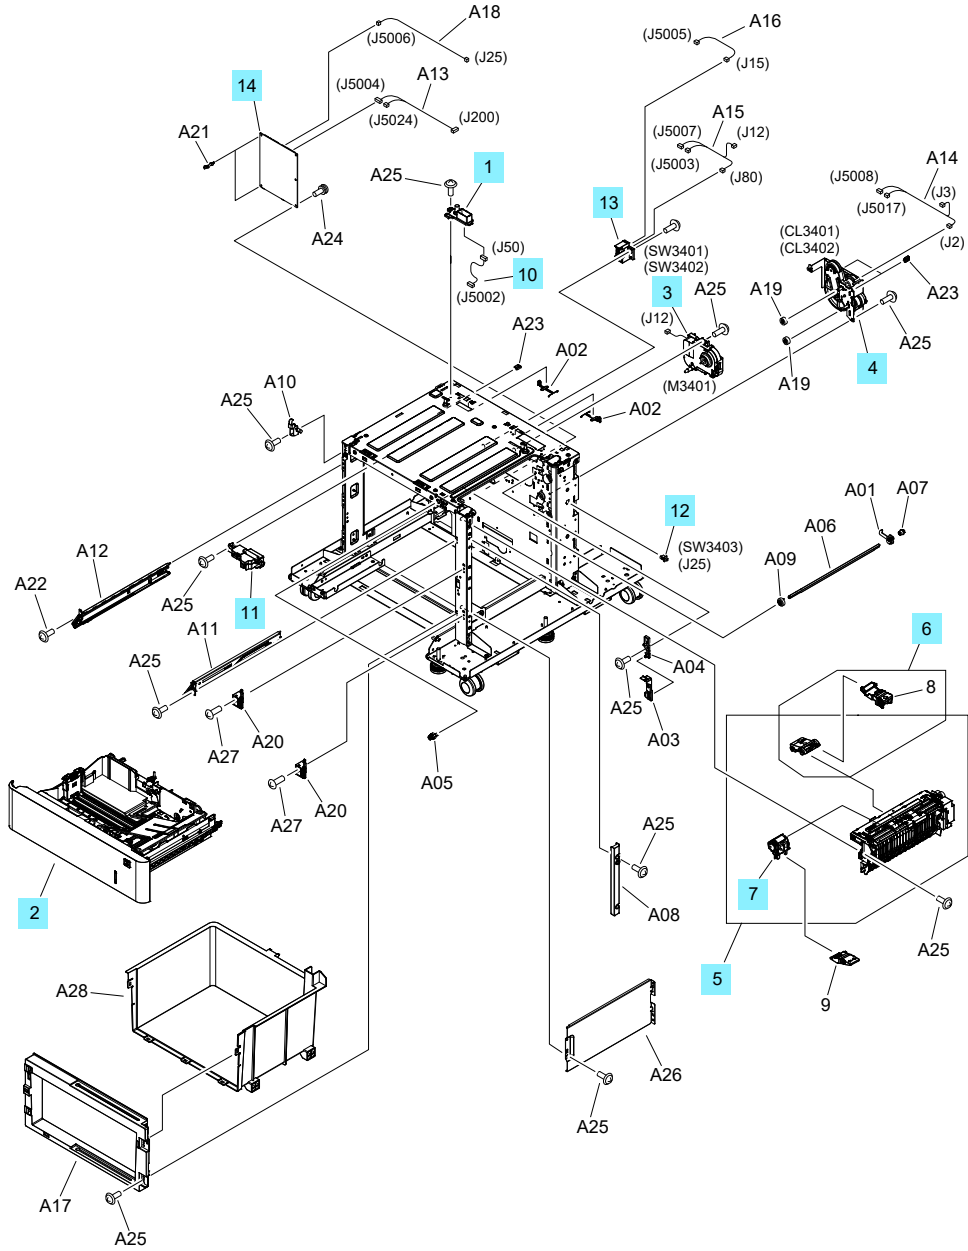

1x550 Sheet feeder stand main body components (M631, M632, M633)

Figure 2-24 1x550 Sheet feeder stand main body components (M631, M632, M633)

Table 2-27 1x550 Sheet feeder stand main body components (M631, M632, M633)

| Ref | Description | Part number | Qty |
|------------|-----------------------------------|--------------------|------------|
| 1 | Holder, Drawer Connector | RC4-8914-000CN | 1 |
| 2 | Cassette Assy | RM2-0889-000CN | 1 |
| 3 | Lifter Drive Assy (M3401) | RM2-0948-000CN | 1 |
| 4 | Feeder Drive Assy (CL3401/CL3402) | RM2-0875-000CN | 1 |
| 5 | Paper Pickup Assy | RM2-0892-000CN | 1 |
| 6 | Tray 2-x Roller Kit | J8J70-67904 | 1 |
| 7 | Tray 2-x Roller Kit | J8J70-67904 | 1 |
| 10 | Drawer Upper Cable Assy | RM2-9286-000CN | 1 |
| 11 | Auto Close Assy | RM2-0856-000CN | 1 |
| 12 | Switch, Push (SW3403) | WC2-5803-000CN | 1 |
| 13 | Size Sensor Assy (SW3401/SW3402) | RM2-0857-000CN | 1 |
| 14 | Paper Feeder Controller PCA Assy | RM2-8827-000CN | 1 |