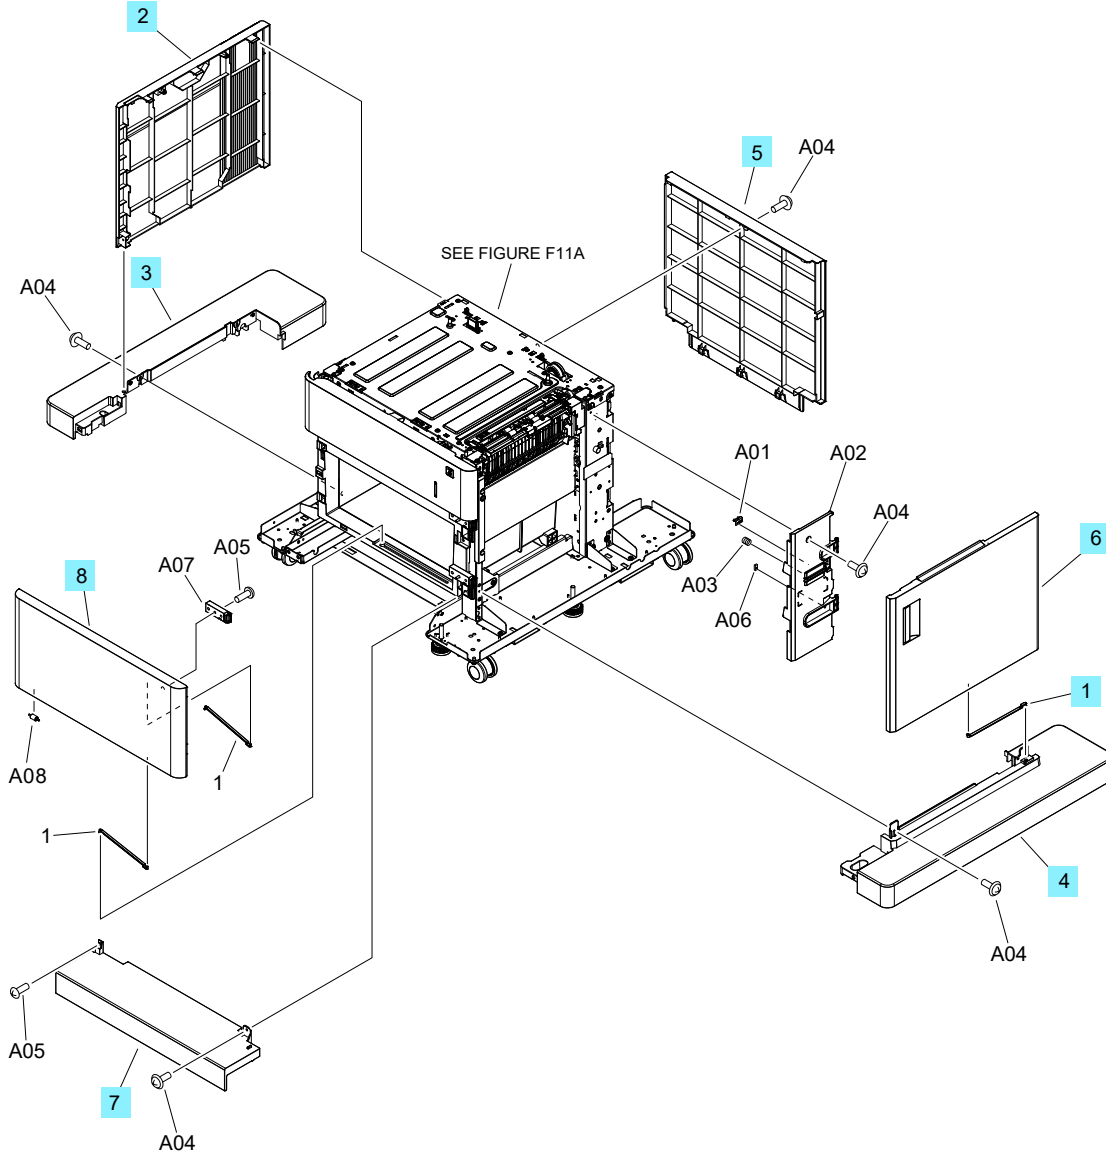

Parts and diagrams: 1x550 Sheet feeder stand (M631, M632, M633)

1x550 Sheet feeder stand covers (M631, M632, M633)

Figure 2-23 1x550 Sheet feeder stand covers (M631, M632, M633)

Table 2-26 1x550 Sheet feeder stand covers (M631, M632, M633)

Ref	Description	Part number	Qty
1	Link, Door Right	RC4-1778-000CN	3
2	Cover, Left	RC4-8941-000CN	1
3	Cover, Left Lower	RC4-8942-000CN	1
4	Cover, Right Lower	RC4-8943-000CN	1
5	Cover, Rear	RC4-8954-000CN	1
6	Right Door Assy	RM2-0951-000CN	1
7	Cover, Bottom Front	RC4-8946-000CN	1
8	Cover, Stock	RC4-8947-000CN	1