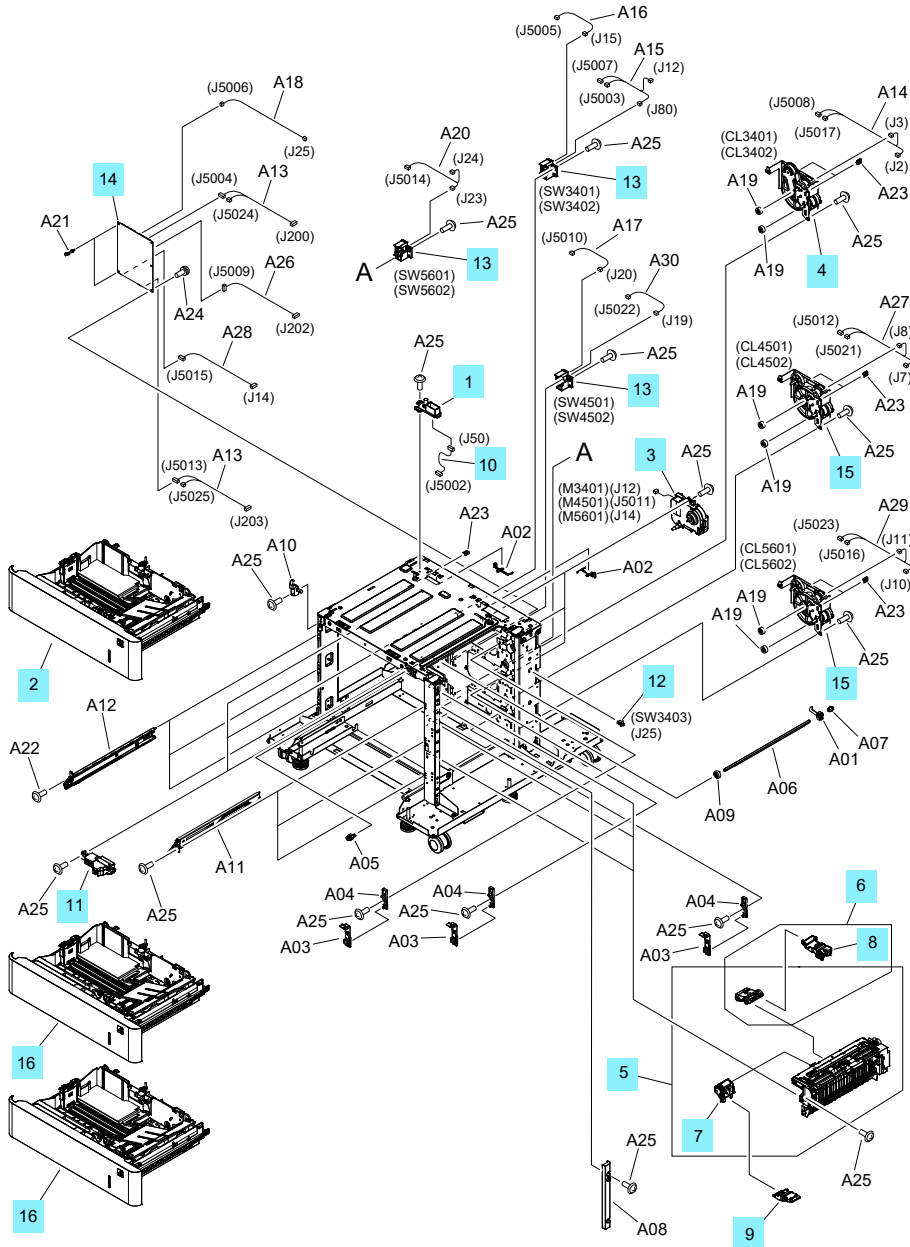

3x550 Sheet feeder stand main body components (M631, M632, M633)

Figure 2-26 3x550 Sheet feeder stand main body components (M631, M632, M633)

Table 2-29 3x550 Sheet feeder stand main body components (M631, M632, M633)

Ref	Description	Part number	Qty
1	Holder, Drawer Connector	RC4-8914-000CN	1
2	Cassette Assy	RM2-0889-000CN	1
3	Lifter Drive Assy (M3401, M4501, M5601)	RM2-0948-000CN	3
4	Feeder Drive Assy (CL3401/CL3402)	RM2-0875-000CN	1
5	Paper Pickup Assy	RM2-0892-000CN	3
6	Tray 2-x Roller Kit	J8J70-67904	1
7	Tray 2-x Roller Kit	J8J70-67904	1
8	Tool, Exchange Pickup Roller	RC5-3827-000CN	1
9	Tool Exchange Roller	RC5-3828-000CN	1
10	Drawer Upper Cable Assy	RM2-9286-000CN	1
11	Auto Close Assy	RM2-0856-000CN	3
12	Switch, Push (SW3403)	WC2-5803-000CN	1
13	Size Sensor Assy (SW3401/SW3402/SW4501/SW4502)	RM2-0857-000CN	3
14	Paper Deck Controller PCA Assy	RM2-8807-000CN	1
15	Feeder Drive Assy (CL5601/CL5602)	RM2-0919-000CN	2
16	Cassette Assy	RM2-0943-000CN	2