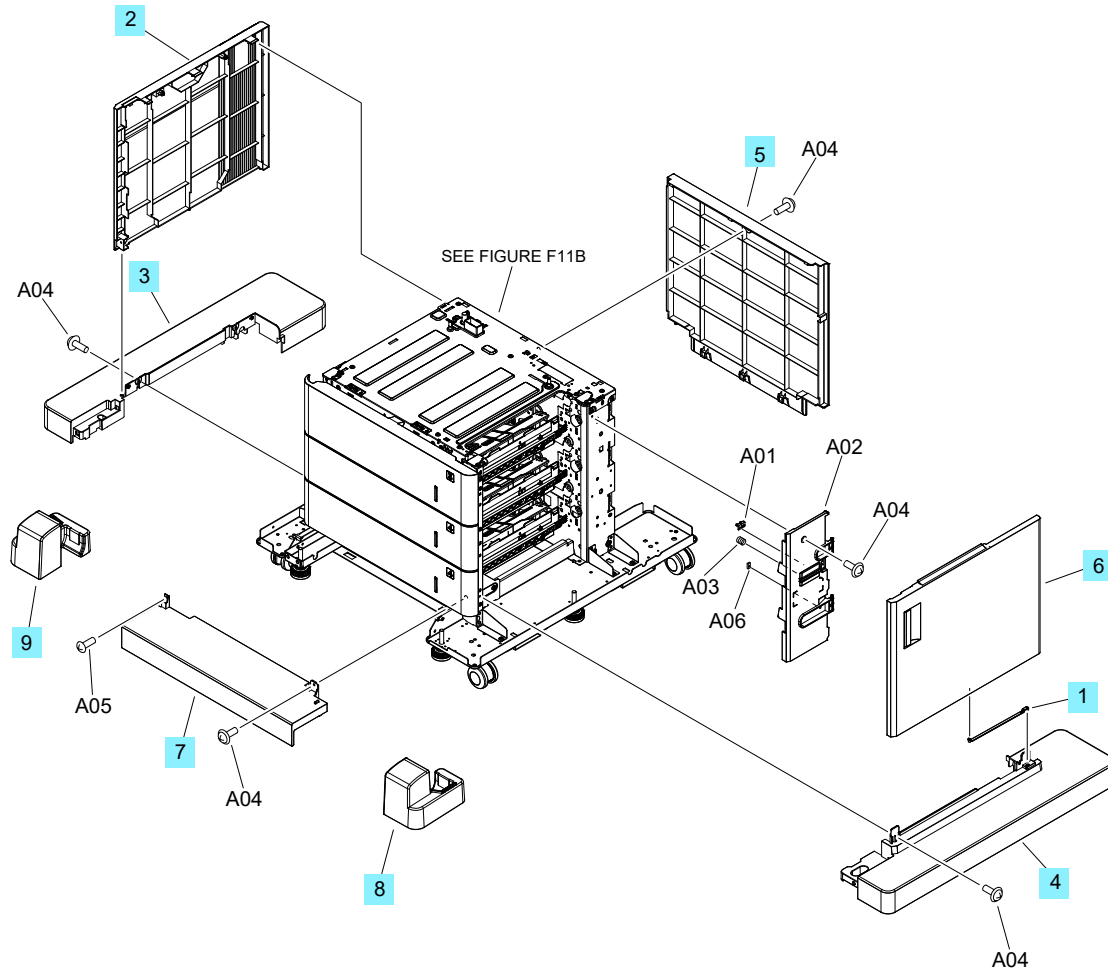

Parts and diagrams: 3x550 Sheet feeder stand (M631, M632, M633)

3x550 Sheet feeder stand covers (M631, M632, M633)

Figure 2-25 3x550 Sheet feeder stand covers (M631, M632, M633)

Table 2-28 3x550 Sheet feeder stand covers (M631, M632, M633)

Ref	Description	Part number	Qty
1	Link, Door Right	RC4-1778-000CN	1
2	Cover, Left	RC4-8941-000CN	1
3	Cover, Left Lower	RC4-8942-000CN	1
4	Cover, Right Lower	RC4-8943-000CN	1
5	Cover, Rear	RC4-8954-000CN	1
6	Right Door Assy	RM2-0939-000CN	1
7	Cover, Bottom Front	RC4-8946-000CN	1
8	Cover, Caster Left	RC4-8968-000CN	1
9	Cover, Caster Right	RC4-8969-000CN	1